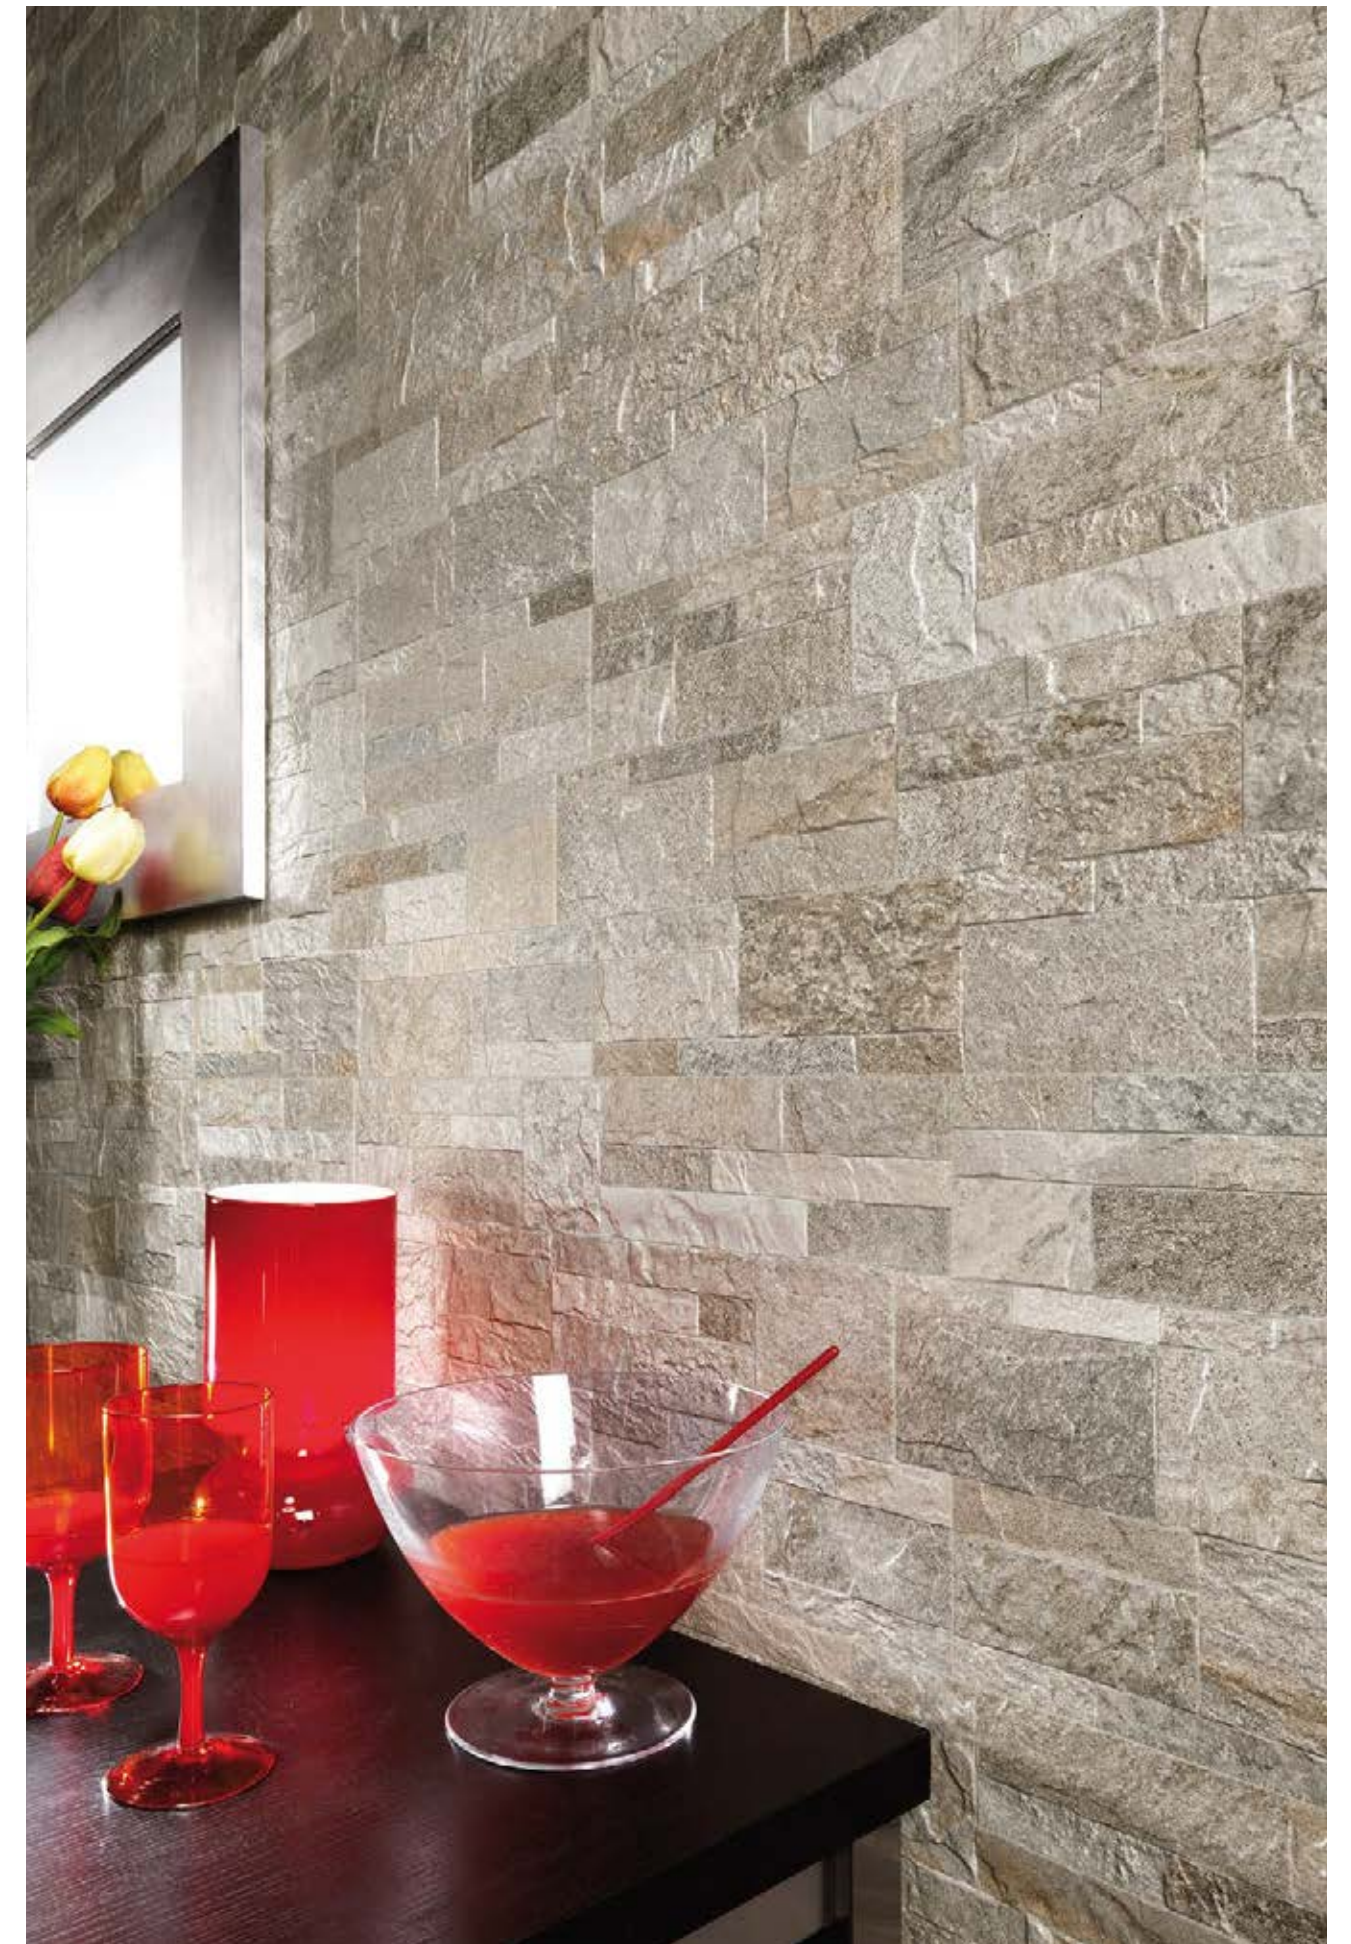

Rock Style

GRES PORCELLANATO SMALTATO_GLAZED PORCELAIN STONWARE

R-GOLD

30x56,5 cm - 12"x22^{1/4}"
± 10 mm

R-Gold NATURALE FG-RS10

R-SILVER

30x56,5 cm - 12"x22^{1/4}"
± 10 mm

R-Silver NATURALE FG-RS00

R-ROYAL

30x56,5 cm - 12"x22^{1/4}"
± 10 mm

R-Royal NATURALE FG-RS20

DATI TECNICI_TECHNICAL DATA:

GRES PORCELLANATO SMALTATO GLAZED PORCELAIN STONWARE	
±	10 mm
	ANSI A137.1: V3 Naturale

PEZZI SPECIALI_TRIM PIECES

GRES PORCELLANATO SMALTATO_GLAZED PORCELAIN STONWARE

Pezzo / Piece A Pezzo / Piece B

ROUND CORNER
16x12x30 cm - 6^{1/8}"x4^{3/8}"x12"
± 10 mm
NATURALE

R-GOLD	FGZRS50
R-SILVER	FGZRS70
R-ROYAL	FGZRS60

IMBALLAGGI E PESI_PACKINGS AND WEIGHTS

DESCRIZIONE Description	± mm	FORMATI Sizes	SCATOLA_Box				PALLET			
FONDO NATURALE	10	30x56,5	7	25,8	1,19	-	32	825,6	37,97	
ROUND CORNER NATURALE	10	16x12x30	4	6,8	0,192	1,2	28	190,4	5,38	

RIVESTIMENTO / WALL R-Silver Naturale 30x56,5 cm - 12"x22^{1/4}"