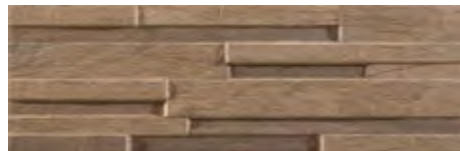

GLAZED PORCELAIN STONWARE + STD BODY + MATT
GRES PORCELÁNICO ESMALTADO + PASTA STD + MATE

17x52 cm/6,7"x20,5"

Bla GL   HIGH

ROCKAWAY WHITE

ROCKAWAY CREAM

ROCKAWAY CONCRETE

ROCKAWAY TEAKWOOD

ROCKAWAY BLACK

ROCKAWAY SLATE

STONEWORKS 

GLAZED PORCELAIN STONWARE + STD BODY + MATT
GRES PORCELÁNICO ESMALTADO + PASTA STD + MATE

17x52 cm/6,7"x20,5"

Bla GL   HIGH

STONEWORKS WHITE

STONEWORKS GREY

STONEWORKS CREAM