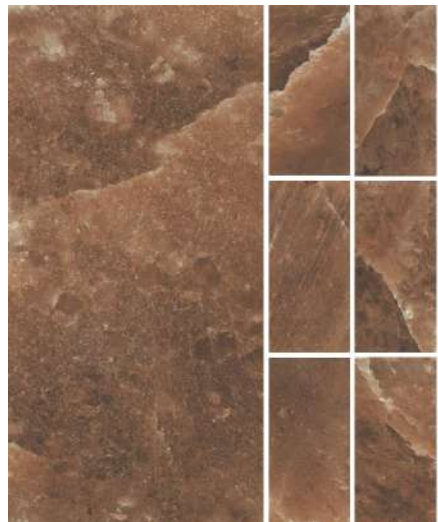

FLORIM - ROCK SALT

: - 60x120.  
: , - / :  
: 50.40 - , 63 - .

white gold

celtic grey

danish smoke

maui green

hawaiian red