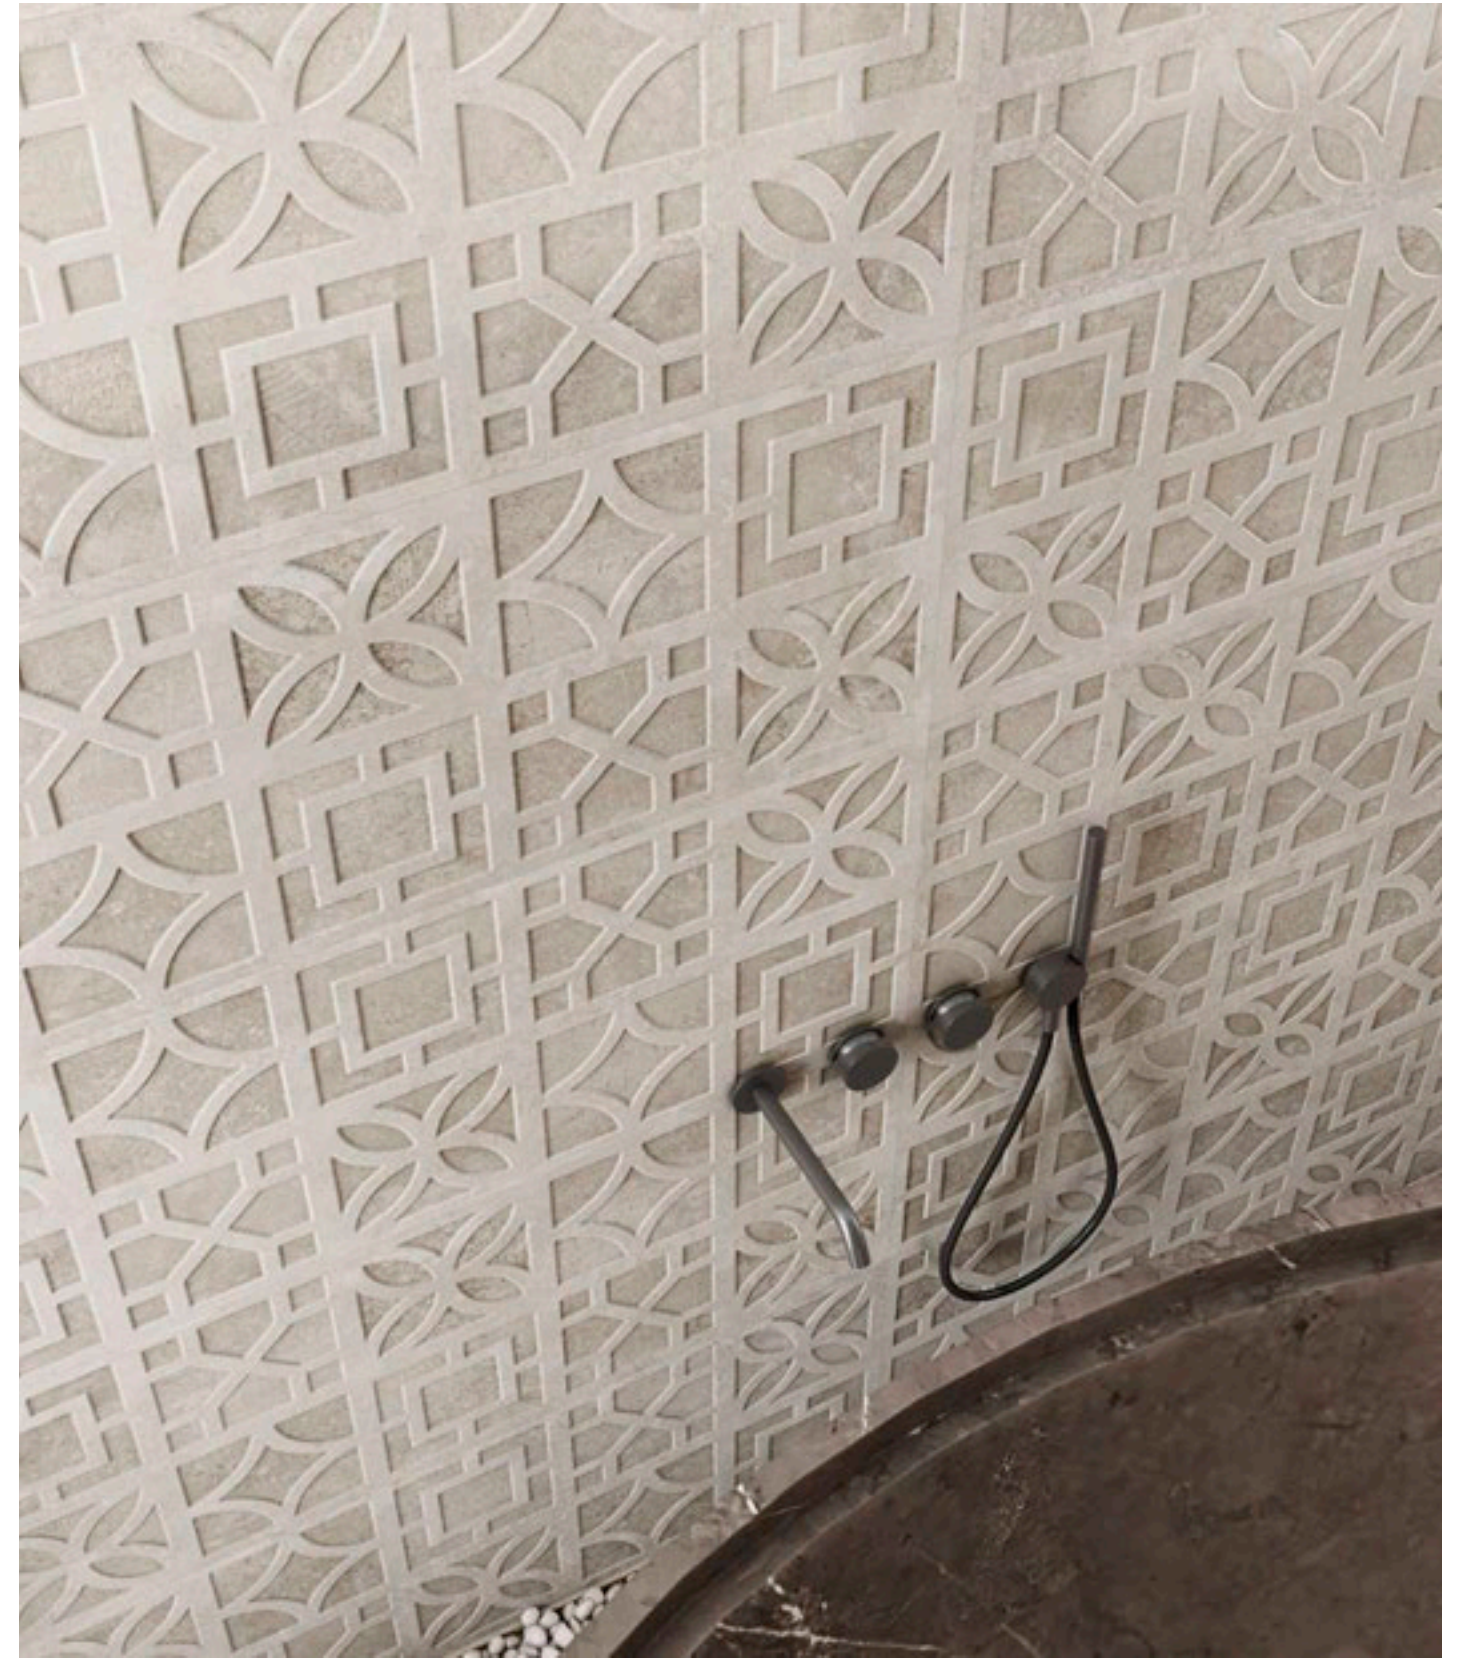

ROCKWELL AVRA 40X120 MARFIL