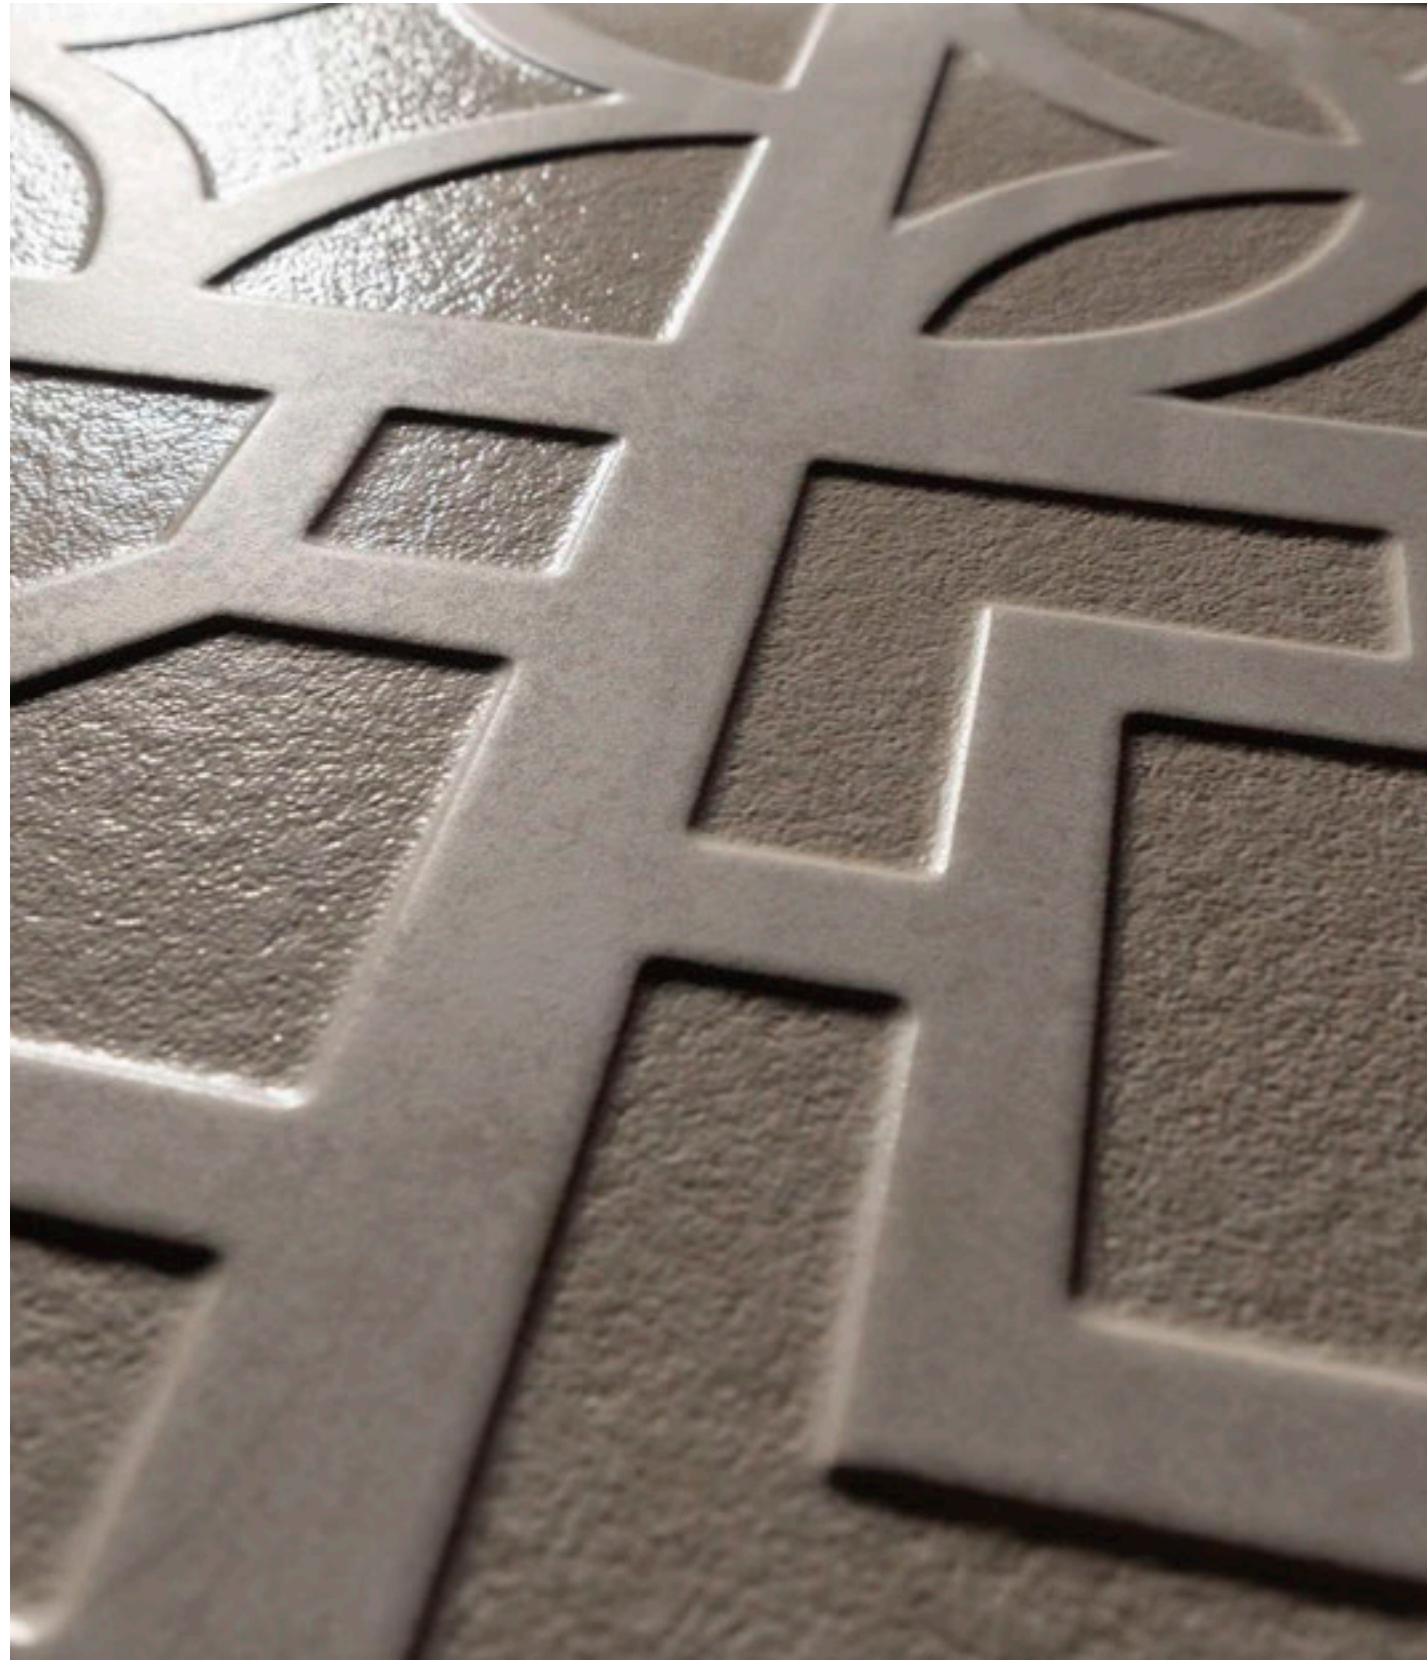

Rockwell

WALL & FLOOR TILE

ROCKWELL AVRA