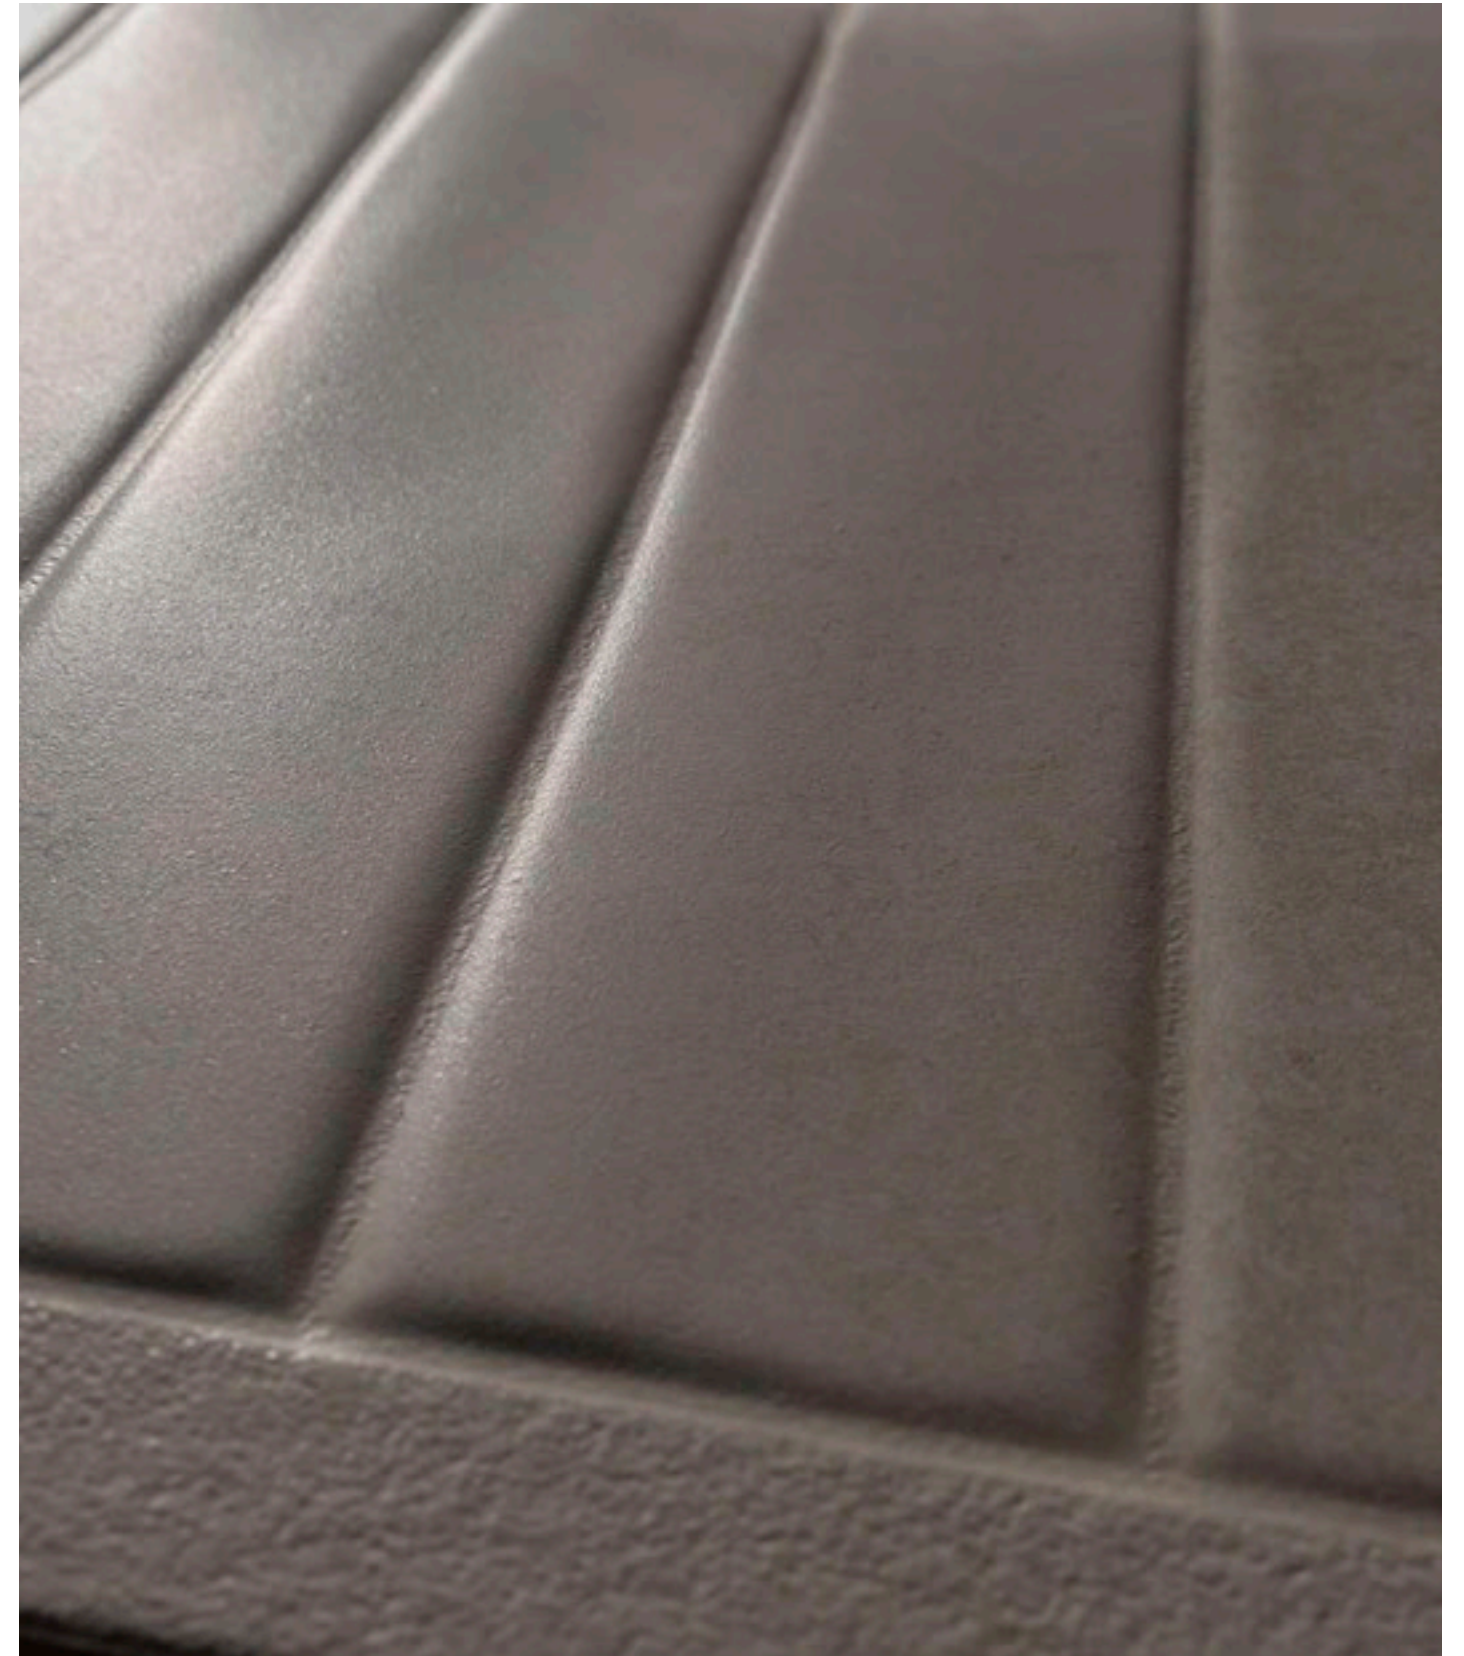

ROCKWELL CEDRYC

SALONI COLLECTION

SALONI COLLECTION