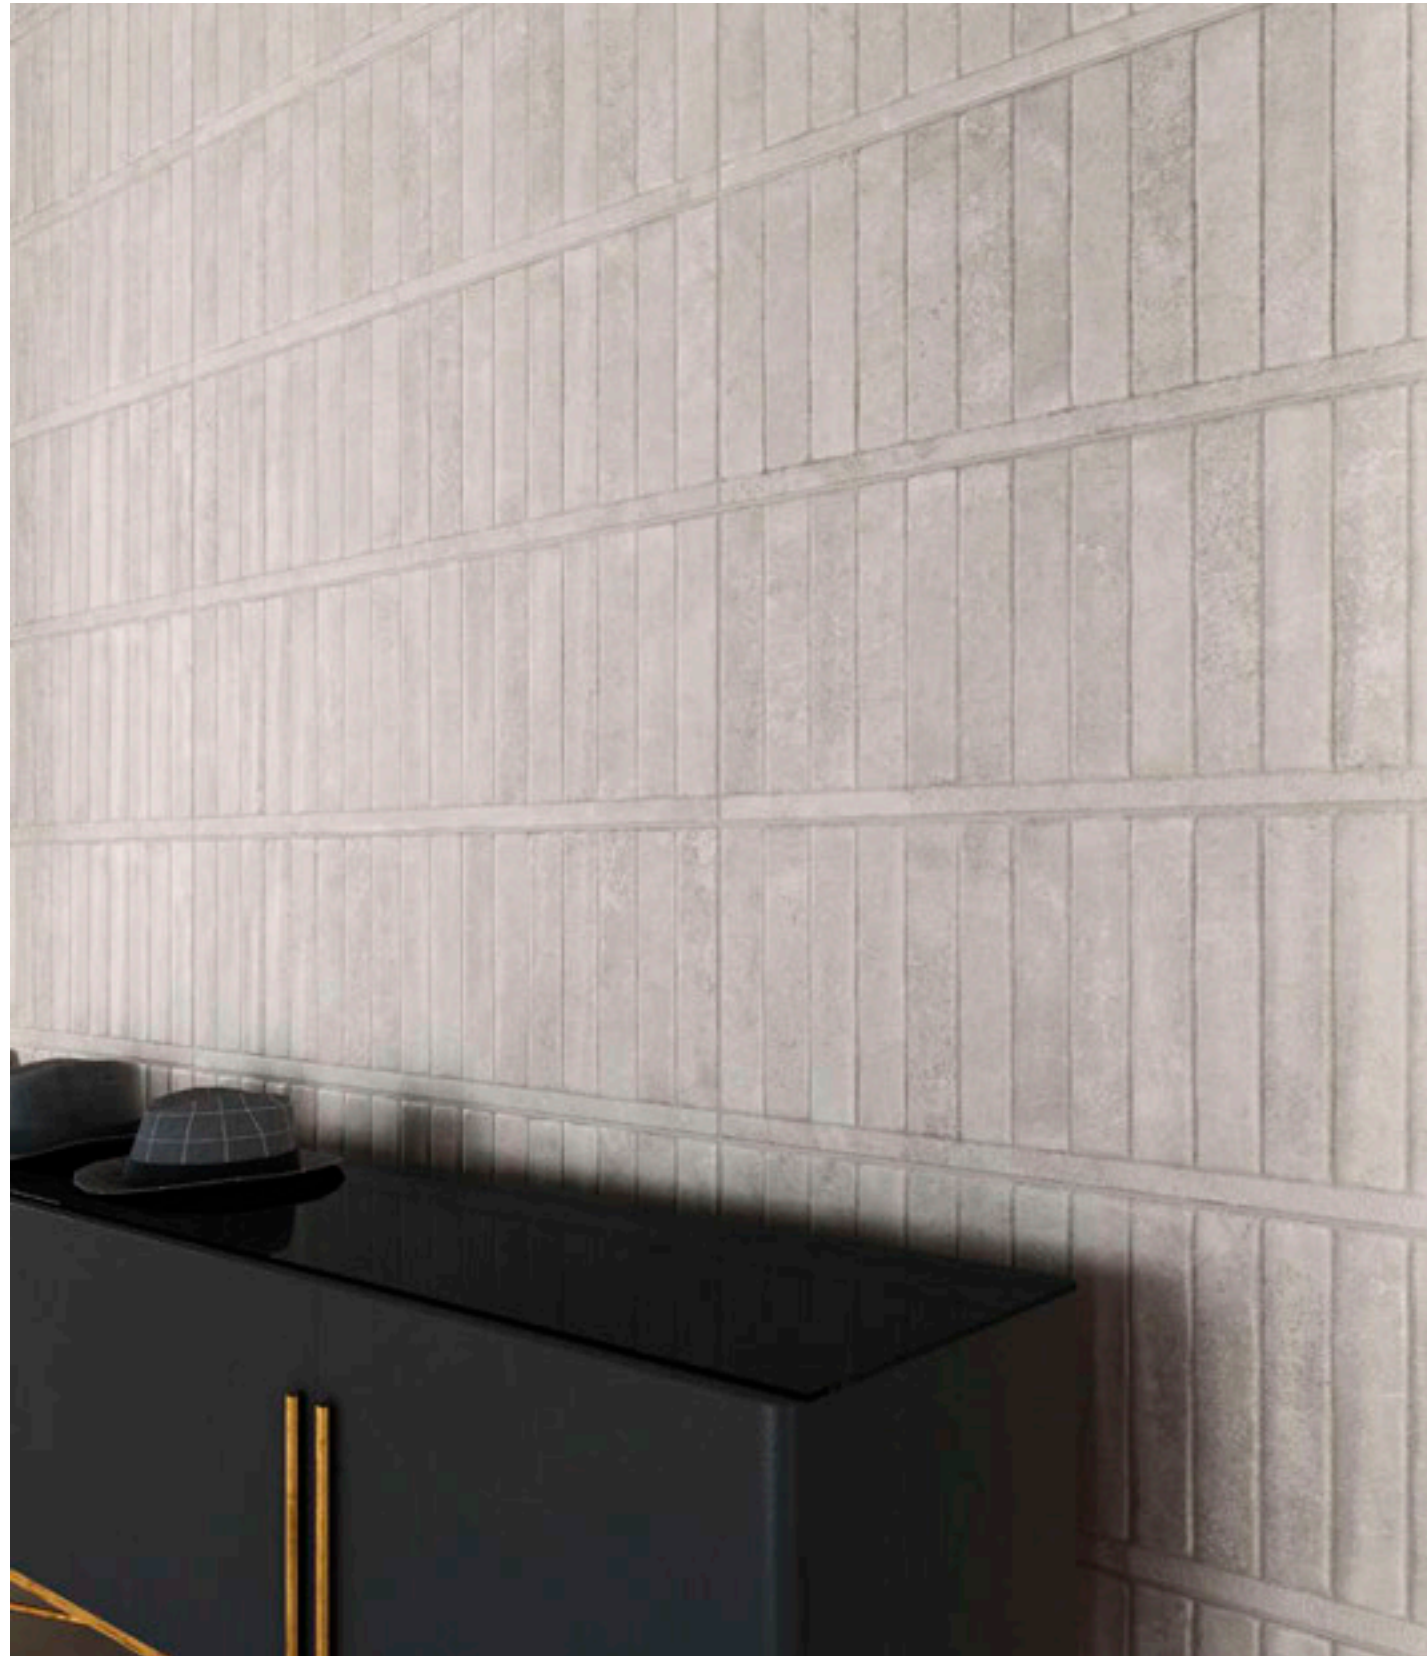

Rockwell

WALL & FLOOR TILE

ROCKWELL CEDRYC 40X120 BLANCO