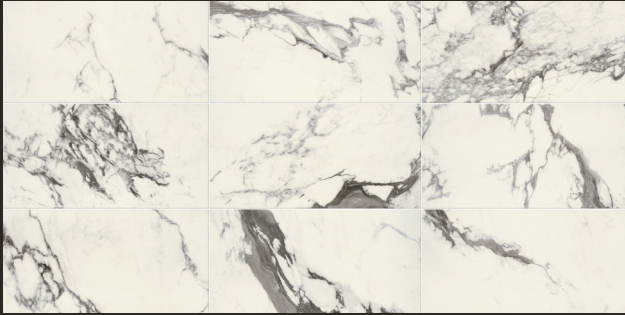

ELEGANT

REVE LIGHT GREY

CALACATTA ALTISSIMO

Dreamy and
sophisticated,
Romantic Marble™
entices the eye
with a soft,
natural finish.

SOPHISTICATED

REVE LIGHT GREY

PALISSANDRO GREY

ROMANTIC MARBLE™

COLORBODY™ PORCELAIN | TRUEDGE™ | REVEAL IMAGING®

FLOOR TILE

RM30 Calacatta Altissimo

RM31 Reve Light Grey

RM32 Palissandro Grey

MOSAIC TILE

RM30 Calacatta Altissimo

RM31 Reve Light Grey