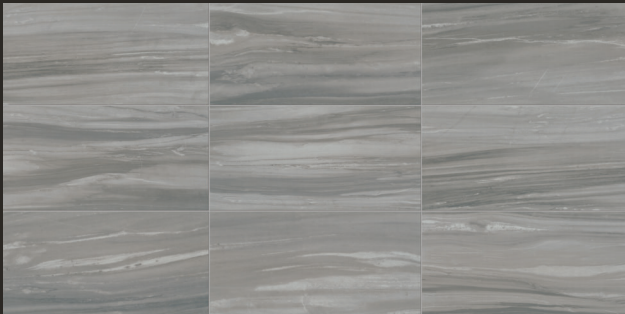

ELEGANT

REVE LIGHT GREY

CALACATTA ALTISSIMO

Dreamy and
sophisticated,
Romantic Marble™
entices the eye
with a soft,
natural finish.

SOPHISTICATED

REVE LIGHT GREY

PALISSANDRO GREY

ROMANTIC MARBLE™

COLORBODY™ PORCELAIN | TRUEDGE™ | REVEAL IMAGING®

FLOOR TILE

RM30 Calacatta Altissimo

RM31 Reve Light Grey

RM32 Palissandro Grey

MOSAIC TILE

RM30 Calacatta Altissimo

RM31 Reve Light Grey