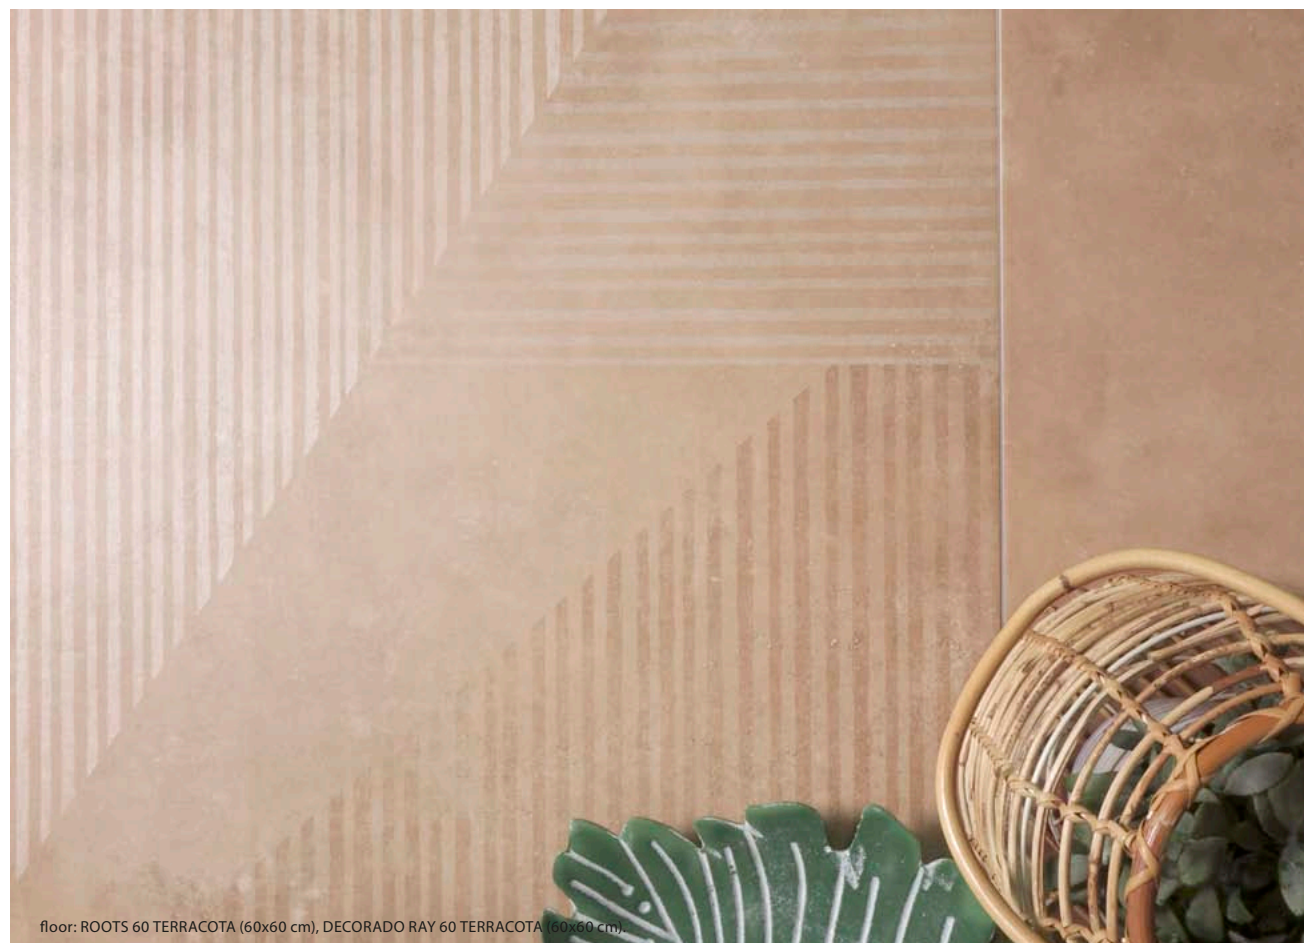

# ROOTS collection

wall: DECORADO RAY 60 SMOKE (60x60 cm), ROOTS 60 SMOKE (60x60 cm).  
floor: ROOTS 60 SMOKE (60x60 cm).

ACABADOS - FINISHES	90x90 cm - 35,4"x35,4"	60x60 cm - 23,6"x23,6"
NATURAL - NATURAL	ROOTS 9090   B50	ROOTS 60   B35
ANTIDESLIZANTE - SLIP RESISTANCE	ROOTS DRY 9090   B51	ROOTS DRY 60   B36

DECORADO RAY 60 | 60x60 cm | B36  
Nueve piezas diferentes. Unidad de venta: 1 caja. - Nine different pieces. Sales unit: 1 box.

floor: ROOTS 60 TERRACOTA (60x60 cm), DECORADO RAY 60 TERRACOTA (60x60 cm)