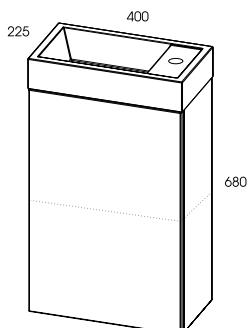

YOUNG BASIC

set 40 1D • set 40 1D

kolor • colour	rozmiar • size	index	cena • price
WHITE	40 cm	163068	335,00 412,05
BLACK	40 cm	163070	365,00 448,95
ANTHRACITE	40 cm	166042	355,00 436,65
LIMBA	40 cm	163071	325,00 399,75

rozmiar • size	index	cena • price
40 cm	162947	125,00 153,75

pozostałe lustra i szafki wiszące z lustrami str.176-182 • other mirrors and cupboards page 176-182
kinkiety str.183-185 • spotlights page 183-185

Set Young white or black

Front: made of 16 mm melamine chipboard,
Corp: made of 16 mm melamine chipboard,
Mirror: sheet of mirror 3 mm, fixed to the 16 mm melamine chipboard,
Washbasin: ceramic, universal (right/left),
Cabinet hardware: push out hinges, "PUSH TO OPEN" system,
Colour: high gloss white, black or anthracite lacquered,

Set Young limba

Front: made of 16 mm melamine chipboard,
Corp: made of 16 mm melamine chipboard,
Mirror: sheet of mirror 3 mm, fixed to the 16 mm melamine chipboard,
Washbasin: ceramic, universal (right/left),
Cabinet hardware: push out hinges, "PUSH TO OPEN" system,
Colour: structure limba,