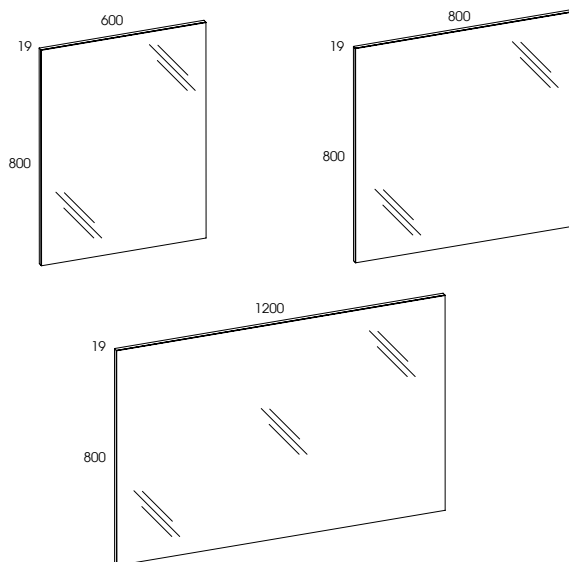

ślupek 30 1D LEWY • column 30 1D LEFT

kolor • colour	rozmiar • size	index	cena • price
<b>WHITE</b>	<b>30 cm</b>	<b>165892</b>	725,00 891,75
<b>DIMGRAY</b>	<b>30 cm</b>	<b>165893</b>	785,00 965,55
<b>BLUE</b>	<b>30 cm</b>	<b>165894</b>	785,00 965,55

The Ambio column fits bathroom decors perfectly. Both the freely adjustable glass shelves and the two additional shelves in the upper part of the column door deserve special attention. A feature of the internal shelves are the railings to prevent items from falling off.

## lustro Sote 60, 80, 120 • mirrors Sote 60, 80, 120

rozmiar • size	index	cena • price
<b>60 cm</b>	<b>165800</b>	<b>129,00</b> <b>158,67</b>
<b>80 cm</b>	<b>165802</b>	<b>159,00</b> <b>195,57</b>
<b>120 cm</b>	<b>165805</b>	<b>209,00</b> <b>257,07</b>