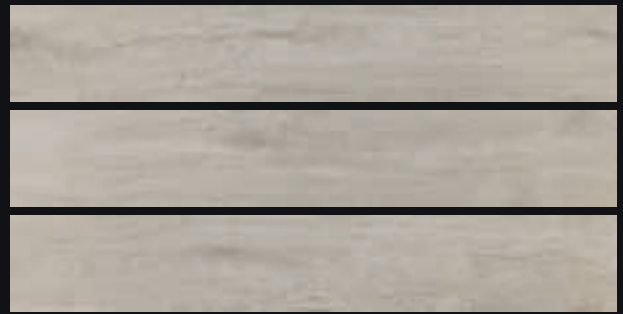

55013022R
Mat Gri Rektifiye 20 x 120 cm
Matt Grey Rectified 8 x 48"