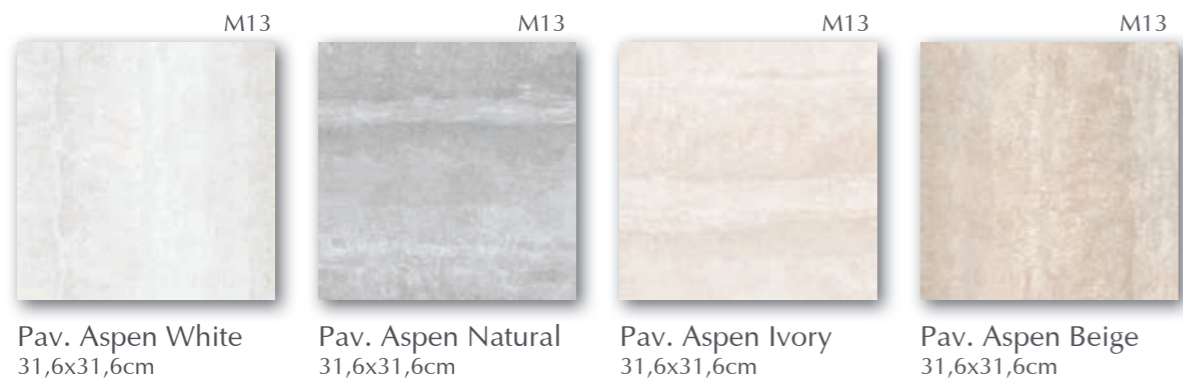

ROYAL

28x70cm / 11"x27,5"

PASTA BLANCA · WHITE BODY
ACABADO MATE · MATT FINISH

Classic by Mayolica

ROYAL

28x70cm / 11"x27,5"

Classic by Mayolica