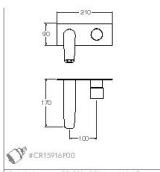

RU 956 REGULAR

new

#CR15916F00

S1 cromato