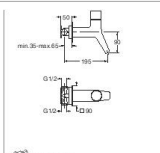

RU 932 REGULAR

#CR15916F00

S1 cromato