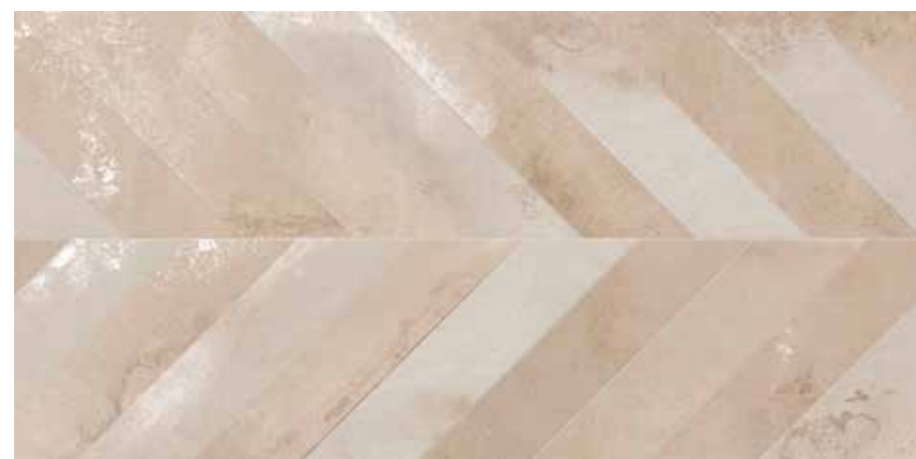

DECOR MERIDIAN LIGHT
60 X 120 RECT.

80523
P126D 3

DECOR MERIDIAN LIGHT LAPPATO
60 X 120 RECT.

80572
P126F 3