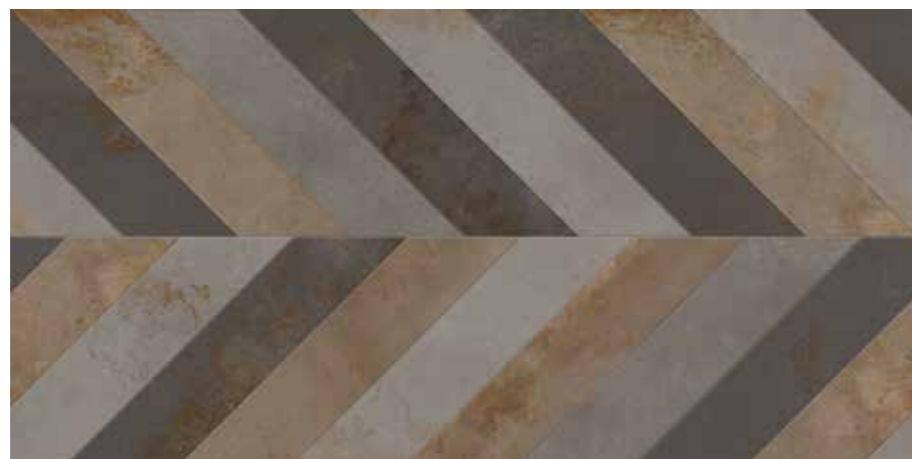

DECOR MERIDIAN DARKNESS
60 X 120 RECT. 80521 P126D 3

DECOR MERIDIAN DARKNESS LAPPATO
60 X 120 RECT. 80522 P126F 3