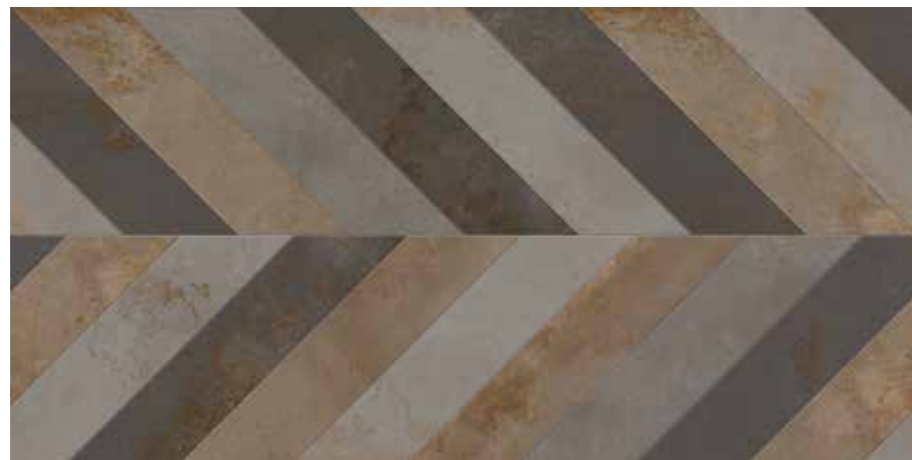

Natural Class 1 / R10 / A+B
 Antislip Class 3 / R12 / A+B+C

RUGGINE TITAN
 60 X 120 RECT.

80555
 P126D 6

RUGGINE TITAN LAPPATO
 60 X 120 RECT.

80585
 P126F 6

DECOR MERIDIAN DARKNESS
 60 X 120 RECT.

80521
 P126D 3