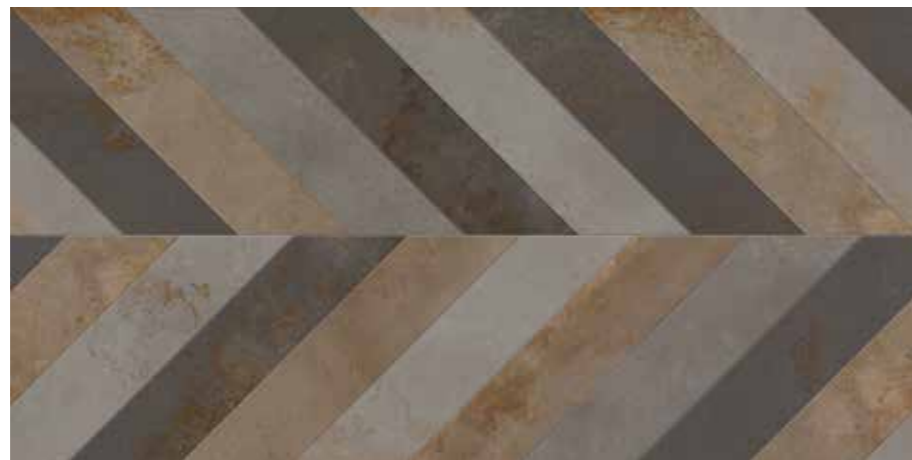

Natural Class 1 / R10 / A+B

RUGGINE OXIDE
60 X 120 RECT.

80552
P126D 6

RUGGINE OXIDE LAPPATO
60 X 120 RECT.

80582
P126F 6

DECOR MERIDIAN DARKNESS
60 X 120 RECT.

80521
P126D 3

DECOR MERIDIAN DARKNESS LAPPATO
60 X 120 RECT.