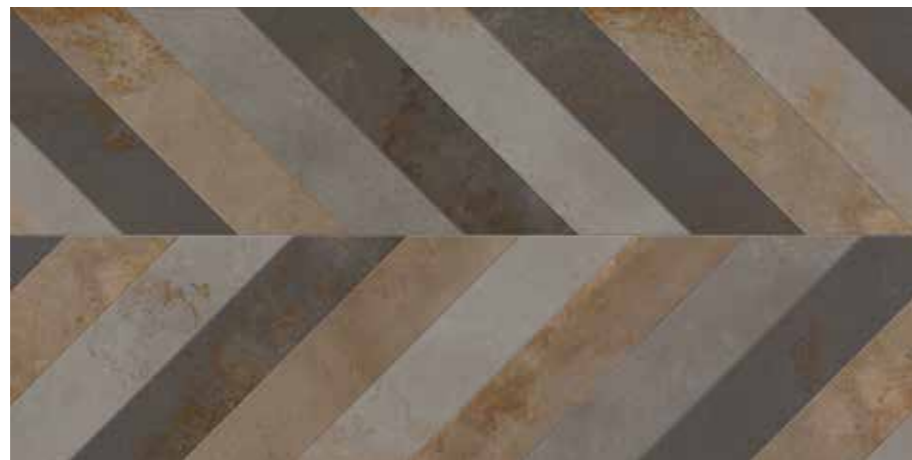

Natural Class 1 / R10 / A+B

RUGGINE DARK
60 X 120 RECT.

80547
P126D 6

RUGGINE DARK LAPPATO
60 X 120 RECT.

80580
P126F 6

DECOR MERIDIAN DARKNESS
60 X 120 RECT.

80521
P126D 3

DECOR MERIDIAN DARKNESS LAPPATO
60 X 120 RECT.