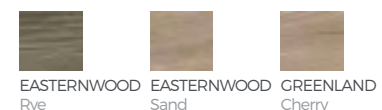

RVTO. PASTA BLANCA

PAVIMENTOS SUGERIDOS RECOMENDED FLOORING REVÊTEMENTS DE SOL CONSEILLÉ

SABIN Jade

EASTERNWOOD Sand EASTERNWOOD Rye GREENLAND Beech GREENLAND Oak

SABIN Ocean

GREENLAND Beech EASTERNWOOD Sand

SABIN Lima

EASTERNWOOD Rye GREENLAND Cherry GREENLAND Oak GREENLAND Beech

SABIN Mica

GREENLAND Ash GREENLAND Beech EASTERNWOOD Sand

SABIN Visón

GREENLAND Ash EASTERNWOOD Pepper EASTERNWOOD Rye

SABIN Peach

EASTERNWOOD Rye EASTERNWOOD Sand GREENLAND Cherry