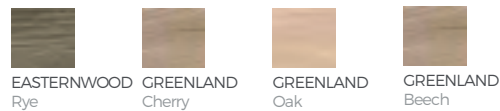

SABIN Jade 25x25
M19 27.589.48.217

SABIN Ocean 25x25
M19 27.589.171.217

SABIN Mica 25x25
M19 27.589.125.217

SABIN Lima 25x25
M19 27.589.309.217

SABIN Peach 25x25
M19 27.589.331.217

SABIN Visón 25x25
M19 27.589.24.217

RVTO. PASTA BLANCA

PAVIMENTOS SUGERIDOS RECOMENDED FLOORING REVÊTEMENTS DE SOL CONSEILLÉ

SABIN Jade

EASTERNWOOD Sand EASTERNWOOD Rye GREENLAND Beech GREENLAND Oak

SABIN Ocean

GREENLAND Beech EASTERNWOOD Sand

SABIN Lima

EASTERNWOOD Rye GREENLAND Cherry GREENLAND Oak GREENLAND Beech

SABIN Mica

GREENLAND Ash GREENLAND Beech EASTERNWOOD Sand

SABIN Visón

GREENLAND Ash EASTERNWOOD Pepper EASTERNWOOD Rye

SABIN Peach

EASTERNWOOD Rye EASTERNWOOD Sand GREENLAND Cherry