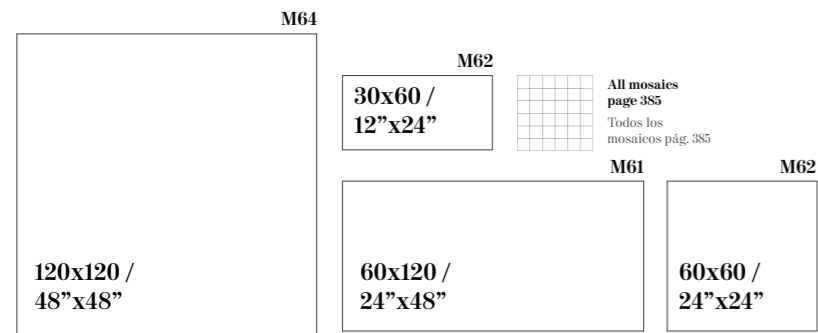

SAHARA

SUPER POLISHED

Sizes / Formatos

SUPER POLISHED RECTIFIED

Shade Variation / Variación Gráfica

NOIR

Sahara Noir
120x120 /
48"x48"