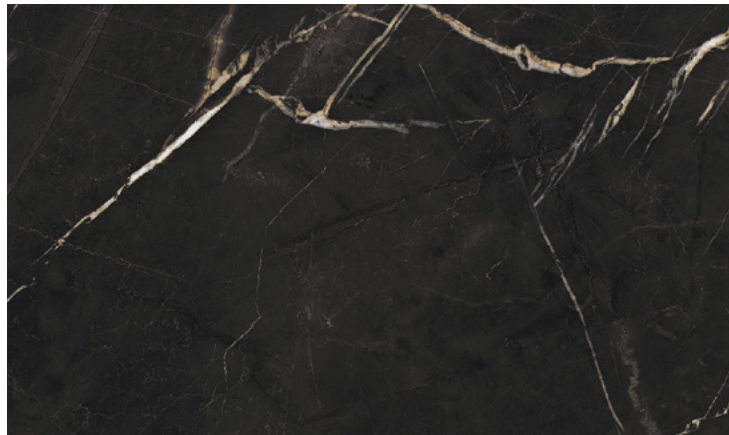

60x120  
24"x48"

contents ↻

sahara

# sahara

sahara

size cm/in	thickness mm/in	surface	ean code	pei	anti-slip	no. of faces	rectified
60x120 / 24x48"	10 / 0,40"	polished	5901503216163	III	-	6	✓

sahara

60x120 / 24x48" 3 of 6