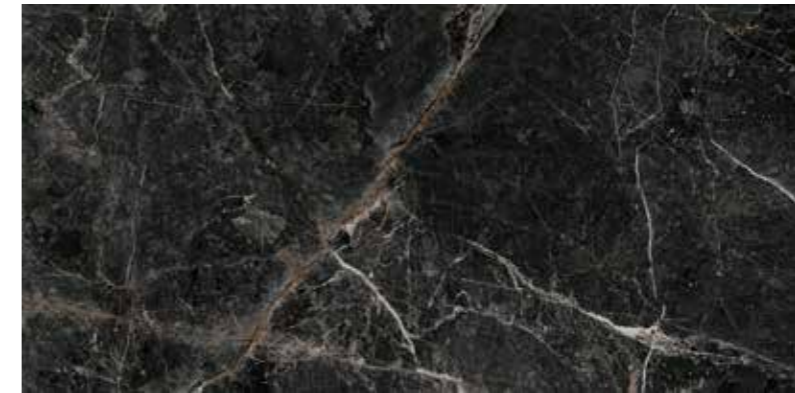

SAINT LAURENT NOIR STARLIGHT
60 X 120 RECT.

P0003803
P126P