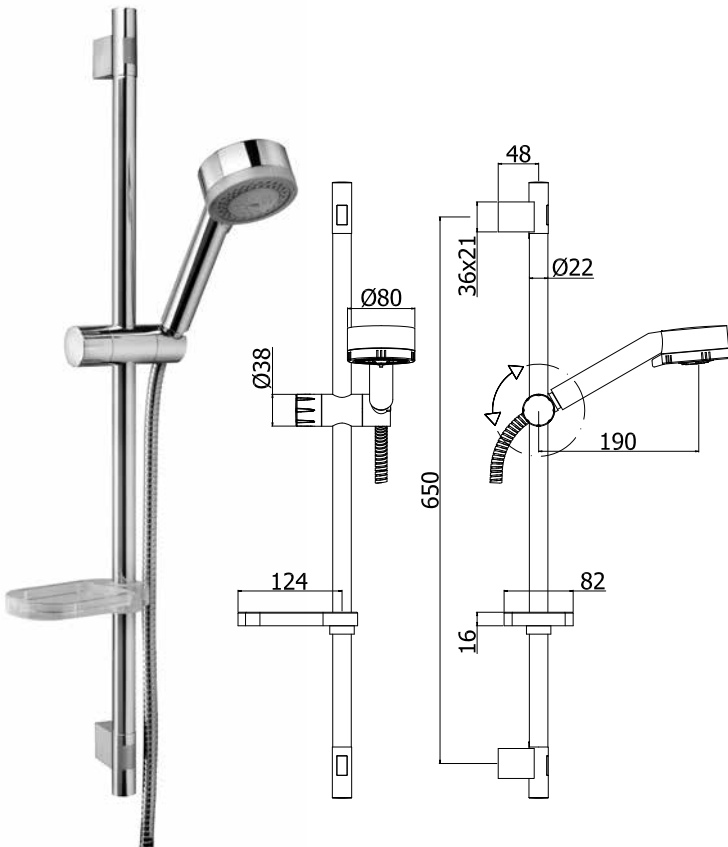

A wide range of sliding rail shower sets with clean and refined lines to ensure the perfect solution for any installation requirement. Different measures of rod and centre-distance, adjustable or fixed brackets, various types of design and hand-showers to fit perfectly with all the other bathroom fittings.

© **ZSAL 064CR ISCHIA**

Saliscendi Ischia con doccia (3 getti) in ABS
 Ischia sliding rails with (3-spray functions) ABS hand-shower

◎ **ZSAL 090CR2 CRETA DUE**

Saliscendi Creta due con doccia (3 getti) in ABS
 Creta due sliding rails with (3-spray functions) ABS hand-shower

◎ **ZSAL 121CR QUEEN**

Saliscendi Queen con doccia (4 getti) in ABS
 Queen sliding rails with (4-spray functions) ABS hand-shower

◎ **ZSAL 110CR MANILA**

Saliscendi Manila con doccia (3 getti) in ABS
 Manila sliding rails with (3-spray functions) ABS hand-shower