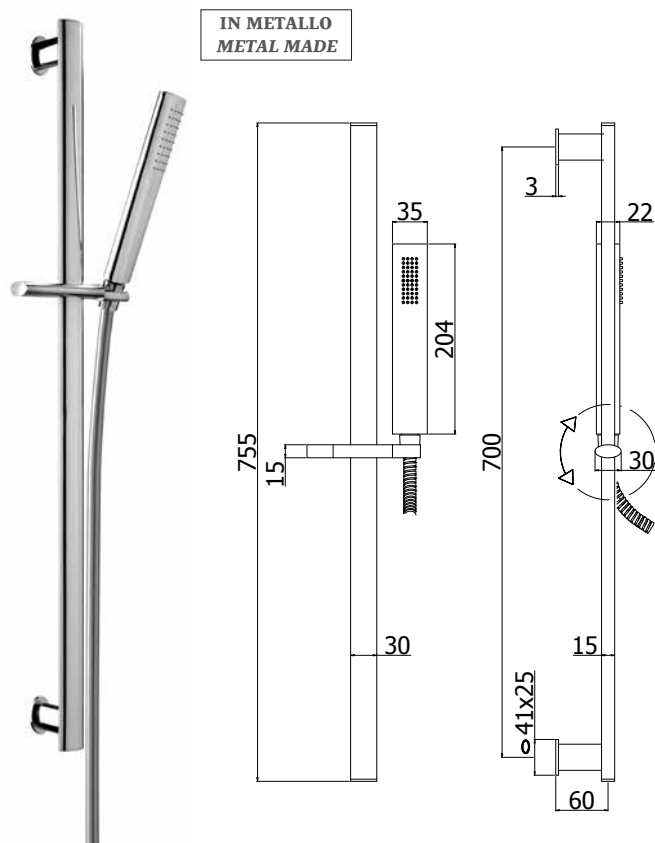

A wide range of sliding rail shower sets with clean and refined lines to ensure the perfect solution for any installation requirement. Different measures of rod and centre-distance, adjustable or fixed brackets, various types of design and hand-showers to fit perfectly with all the other bathroom fittings.

© ZSAL 118CR

© ZSAL 121CR

saliscendi sliding rails

© ZSAL 135NO

© **ZSAL 145CRAG CITY**

Saliscendi City con doccia (monogetto) in metallo
City sliding rails with (single-spray) metal hand-shower

© **ZSAL 079CR LEVEL**

Saliscendi Level con doccia (monogetto) in ABS
Level sliding rails with (single-spray) ABS hand-shower

© **ZSAL 197CR TWIN**

Saliscendi Twin con doccia (4 getti) in ABS
Twin sliding rails with (4-spray functions) ABS hand-shower