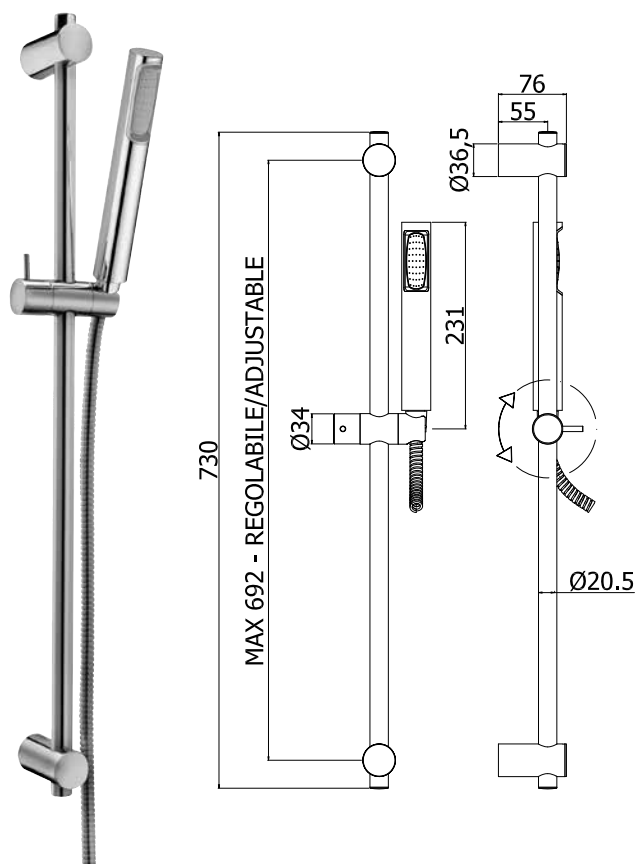

© **ZSAL 150CR STICK NEW**

Saliscendi Stick new con doccia (monogetto) in ABS
Stick new sliding rails with (single-spray) ABS hand-shower