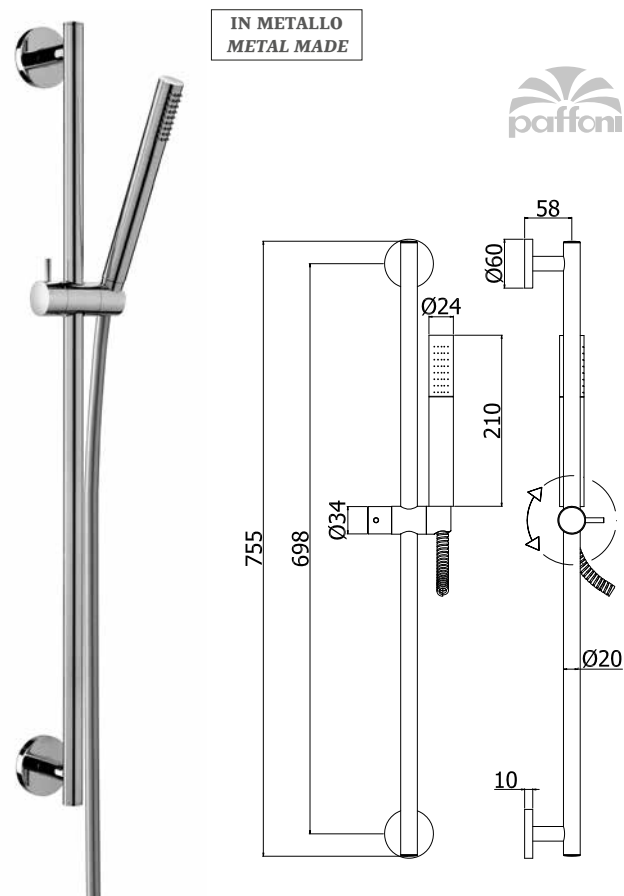

A wide range of sliding rail shower sets with clean and refined lines to ensure the perfect solution for any installation requirement. Different measures of rod and centre-distance, adjustable or fixed brackets, various types of design and hand-showers to fit perfectly with all the other bathroom fittings.

© ZSAL 118CR

© ZSAL 121CR

saliscendi sliding rails

© ZSAL 135NO

© **ZSAL 145CRAG CITY**

Saliscendi City con doccia (monogetto) in metallo
City sliding rails with (single-spray) metal hand-shower

© **ZSAL 079CR LEVEL**

Saliscendi Level con doccia (monogetto) in ABS
Level sliding rails with (single-spray) ABS hand-shower

© **ZSAL 197CR TWIN**

Saliscendi Twin con doccia (4 getti) in ABS
Twin sliding rails with (4-spray functions) ABS hand-shower

© **ZSAL 102CRAG BERRY**

Saliscendi Berry con doccia (monogetto) in metallo
Berry sliding rails with (single-spray) metal hand-shower

© **ZSAL 196CR ODEON**

Saliscendi Odeon con doccia (monogetto) in ABS
Odeon sliding rails with (single-spray) ABS hand-shower