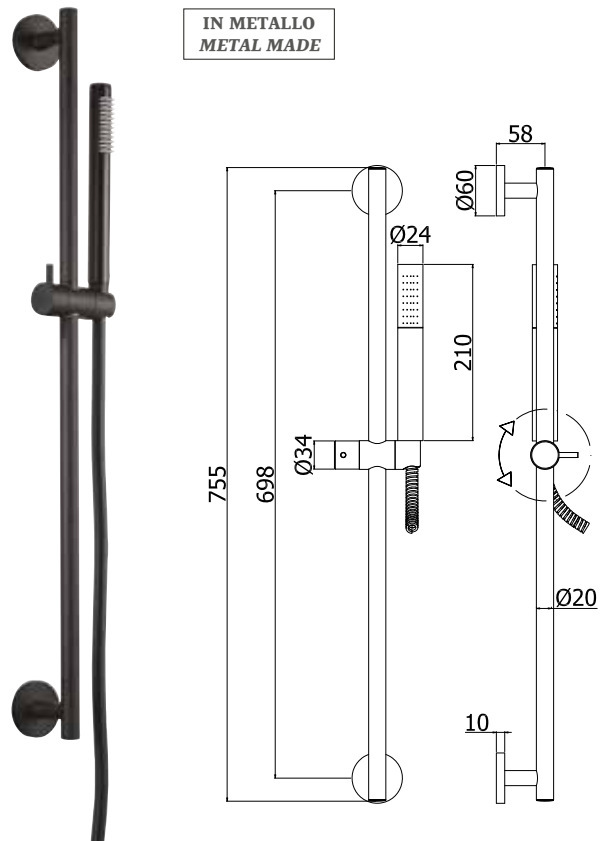

**IN METALLO
METAL MADE**

◎ **ZSAL 135NO LIFE**

Saliscendi Life con doccia (monogetto) in metallo
Life sliding rails with (single-spray) metal hand-shower