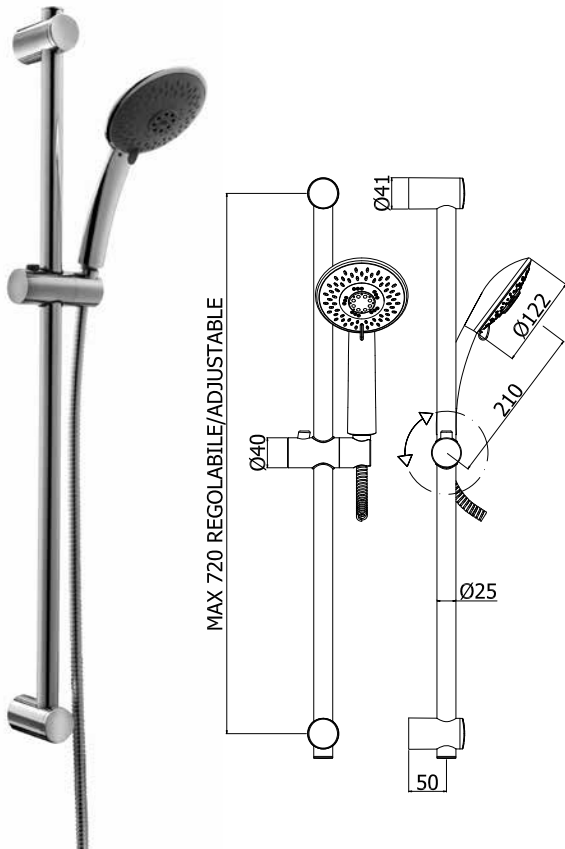

A wide range of sliding rail shower sets with clean and refined lines to ensure the perfect solution for any installation requirement. Different measures of rod and centre-distance, adjustable or fixed brackets, various types of design and hand-showers to fit perfectly with all the other bathroom fittings.

© **ZSAL 181CR LANCE**

Saliscendi Lance con doccia (monogetto) in ABS
Lance sliding rails with (single-spray) ABS hand-shower

© **ZSAL 105CR MAJORCA**

Saliscendi Majorca con doccia (3 getti) in ABS
Majorca sliding rails with (3-spray functions) ABS hand-shower

© **ZSAL 118CR PRESTIGE**

Saliscendi Prestige con doccia (4 getti) in ABS
Prestige sliding rails with (4-spray functions) ABS hand-shower

© **ZSAL 120CR PRINCE**

Saliscendi Prince con doccia (4 getti) in ABS
 Prince sliding rails with (4-spray functions) ABS hand-shower

© **ZSAL 119CR ROYAL**

Saliscendi Royal con doccia (4 getti) in ABS
 Royal sliding rails with (4-spray functions) ABS hand-shower

© **ZSAL 132CR PANAMA**

Saliscendi Prince con doccia (4 getti) in ABS
 Prince sliding rails with (4-spray functions) ABS hand-shower