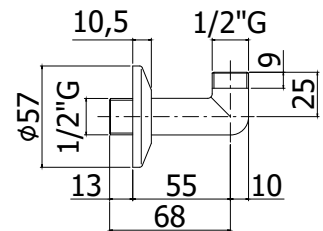

◎ **ZACC 077CR**

Presa acqua a muro 1/2"
1/2" water wall intake