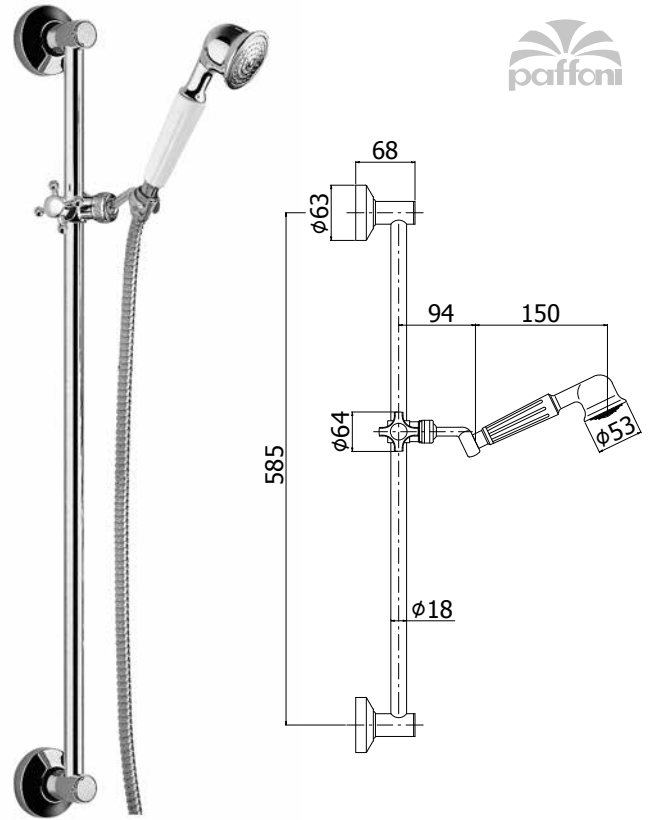

A wide range of sliding rail shower sets with clean and refined lines to ensure the perfect solution for any installation requirement. Different measures of rod and centre-distance, adjustable or fixed brackets, various types of design and hand-showers to fit perfectly with all the other bathroom fittings.

◎ **ZSAL 121CR QUEEN**

Saliscendi Queen con doccia (4 getti) in ABS
 Queen sliding rails with (4-spray functions) ABS hand-shower

◎ **ZSAL 110CR MANILA**

Saliscendi Manila con doccia (3 getti) in ABS
 Manila sliding rails with (3-spray functions) ABS hand-shower

◎ **ZSAL 132CR PANAMA**

Saliscendi Prince con doccia (4 getti) in ABS
 Prince sliding rails with (4-spray functions) ABS hand-shower

◎ **ZSAL 070CR BELINDA**

Saliscendi Belinda con doccia (monogetto) in metallo
Belinda sliding rails with (single-spray) metal hand-shower