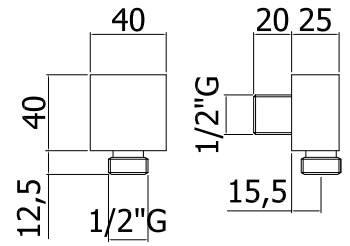

◎ **ZACC 238CR**

Presa acqua a muro 1/2" quadrata LEVEL
1/2" square LEVEL water wall intake