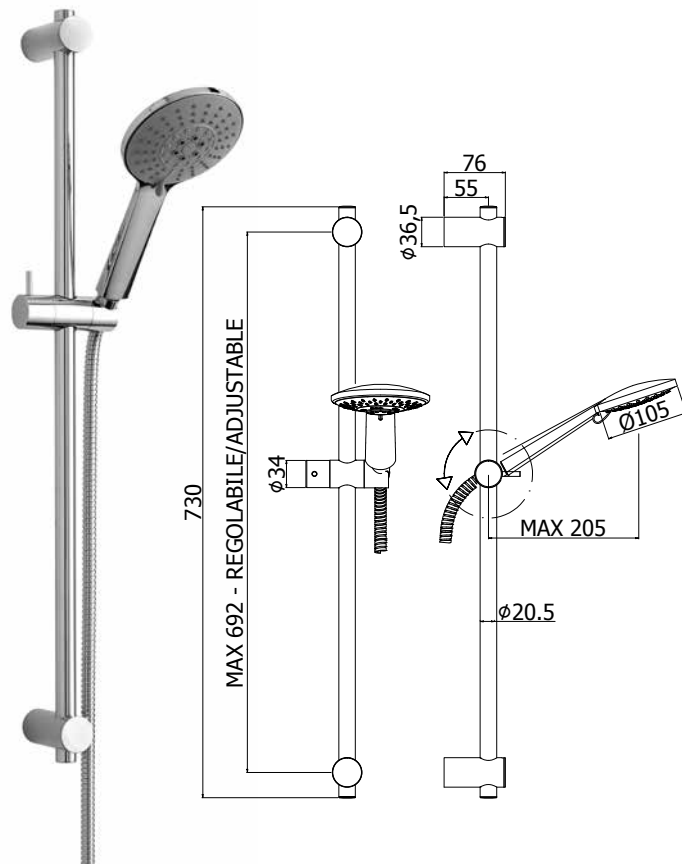

A wide range of sliding rail shower sets with clean and refined lines to ensure the perfect solution for any installation requirement. Different measures of rod and centre-distance, adjustable or fixed brackets, various types of design and hand-showers to fit perfectly with all the other bathroom fittings.

Saliscendi Level con doccia (monogetto) in ABS
Level sliding rails with (single-spray) ABS hand-shower

© **ZSAL 197CR TWIN**

Saliscendi Twin con doccia (4 getti) in ABS
Twin sliding rails with (4-spray functions) ABS hand-shower

© **ZSAL 102CRAG BERRY**

Saliscendi Berry con doccia (monogetto) in metallo
Berry sliding rails with (single-spray) metal hand-shower

© **ZSAL 196CR ODEON**

Saliscendi Odeon con doccia (monogetto) in ABS
Odeon sliding rails with (single-spray) ABS hand-shower

© **ZSAL 135CRAG LIFE**

Saliscendi Life con doccia (monogetto) in metallo
Life sliding rails with (single-spray) metal hand-shower

© **ZSAL 150CR STICK NEW**

Saliscendi Stick new con doccia (monogetto) in ABS
Stick new sliding rails with (single-spray) ABS hand-shower