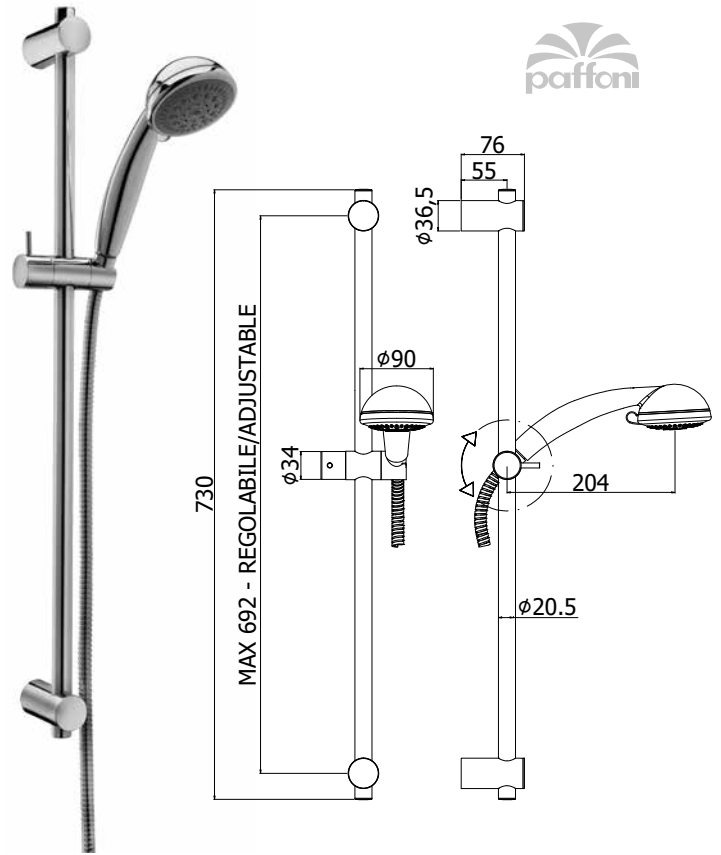

© **ZSAL 119CR ROYAL**

Saliscendi Royal con doccia (4 getti) in ABS
Royal sliding rails with (4-spray functions) ABS hand-shower