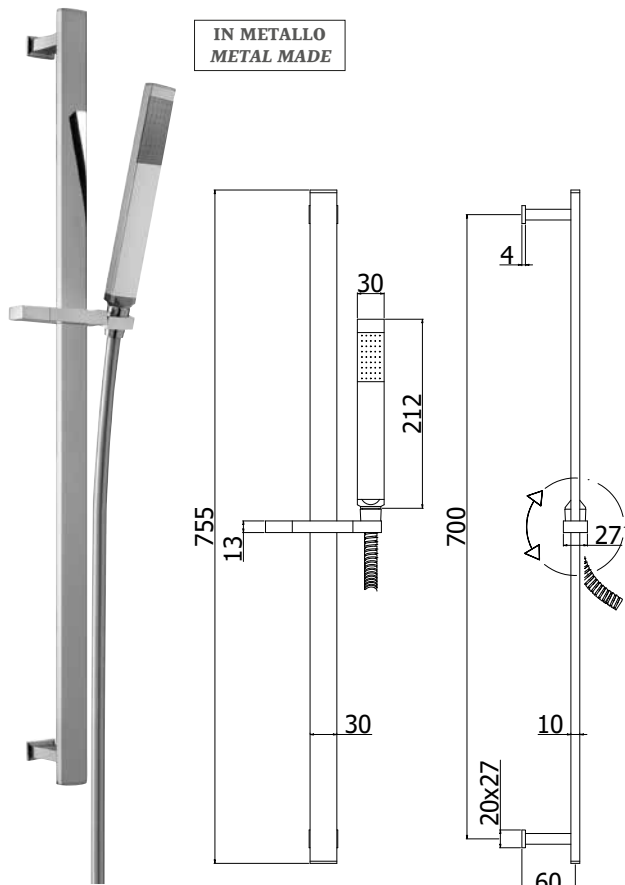

A wide range of sliding rail shower sets with clean and refined lines to ensure the perfect solution for any installation requirement. Different measures of rod and centre-distance, adjustable or fixed brackets, various types of design and hand-showers to fit perfectly with all the other bathroom fittings.

© ZSAL 118CR

© ZSAL 121CR

saliscendi sliding rails

© ZSAL 135NO

© **ZSAL 145CRAG CITY**

Saliscendi City con doccia (monogetto) in metallo
City sliding rails with (single-spray) metal hand-shower

© **ZSAL 079CR LEVEL**

Saliscendi Level con doccia (monogetto) in ABS
Level sliding rails with (single-spray) ABS hand-shower

© **ZSAL 197CR TWIN**

Saliscendi Twin con doccia (4 getti) in ABS
Twin sliding rails with (4-spray functions) ABS hand-shower