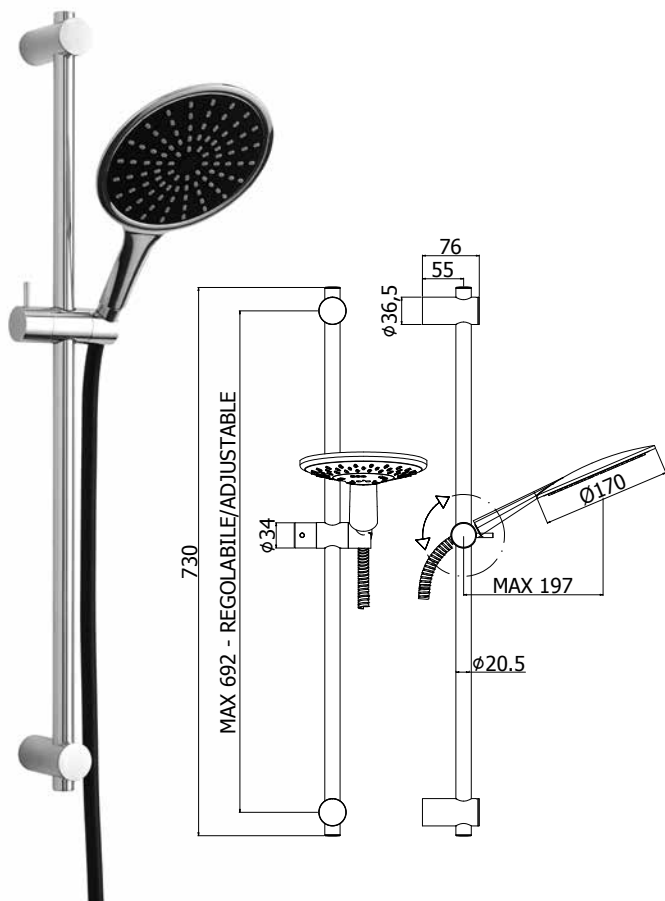

A wide range of sliding rail shower sets with clean and refined lines to ensure the perfect solution for any installation requirement. Different measures of rod and centre-distance, adjustable or fixed brackets, various types of design and hand-showers to fit perfectly with all the other bathroom fittings.

© ZSAL 118CR

© ZSAL 121CR

saliscendi sliding rails

© ZSAL 135NO

© **ZSAL 145CRAG CITY**

Saliscendi City con doccia (monogetto) in metallo
City sliding rails with (single-spray) metal hand-shower

© **ZSAL 079CR LEVEL**

Saliscendi Level con doccia (monogetto) in ABS
Level sliding rails with (single-spray) ABS hand-shower

© **ZSAL 197CR TWIN**

Saliscendi Twin con doccia (4 getti) in ABS
Twin sliding rails with (4-spray functions) ABS hand-shower

© **ZSAL 102CRAG BERRY**

Saliscendi Berry con doccia (monogetto) in metallo
Berry sliding rails with (single-spray) metal hand-shower

© **ZSAL 196CR ODEON**

Saliscendi Odeon con doccia (monogetto) in ABS
Odeon sliding rails with (single-spray) ABS hand-shower