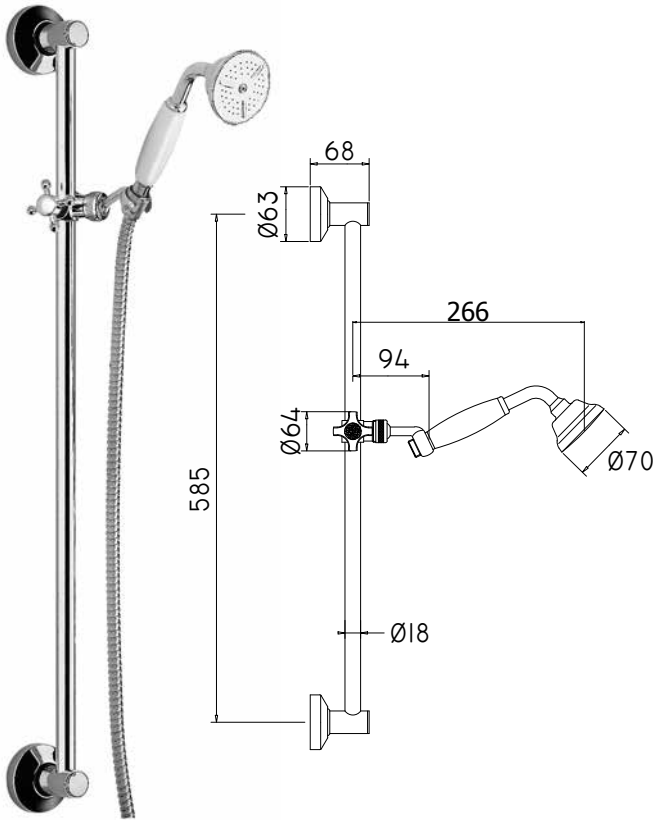

◎ **ZSAL 070CR BELINDA**

Saliscendi Belinda con doccia (monogetto) in metallo
Belinda sliding rails with (single-spray) metal hand-shower