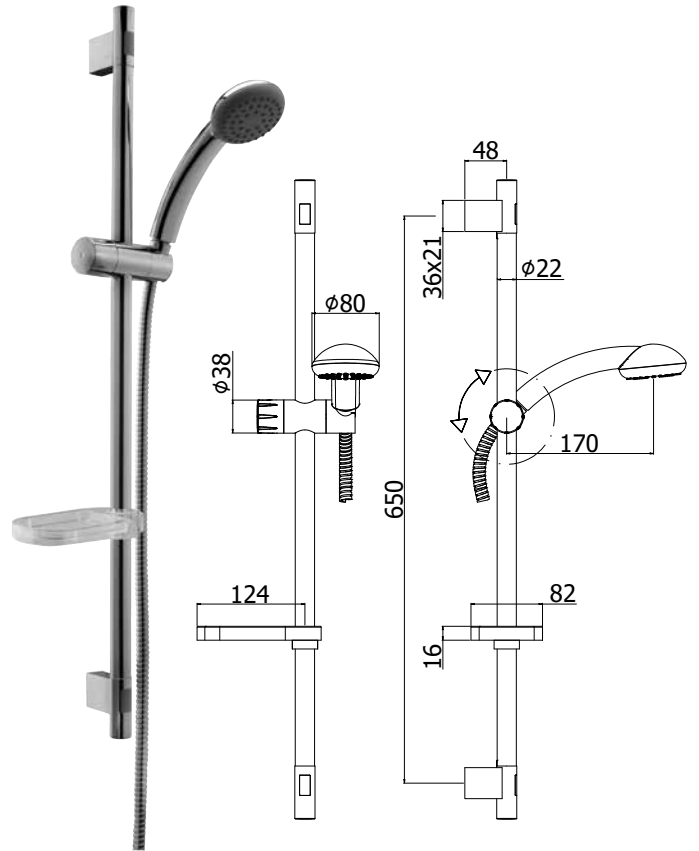

© **ZSAL 064CR ISCHIA**

Saliscendi Ischia con doccia (3 getti) in ABS
 Ischia sliding rails with (3-spray functions) ABS hand-shower

◎ **ZSAL 090CR2 CRETA DUE**

Saliscendi Creta due con doccia (3 getti) in ABS
 Creta due sliding rails with (3-spray functions) ABS hand-shower

◎ **ZSAL 121CR QUEEN**

Saliscendi Queen con doccia (4 getti) in ABS
 Queen sliding rails with (4-spray functions) ABS hand-shower

◎ **ZSAL 110CR MANILA**

Saliscendi Manila con doccia (3 getti) in ABS
 Manila sliding rails with (3-spray functions) ABS hand-shower