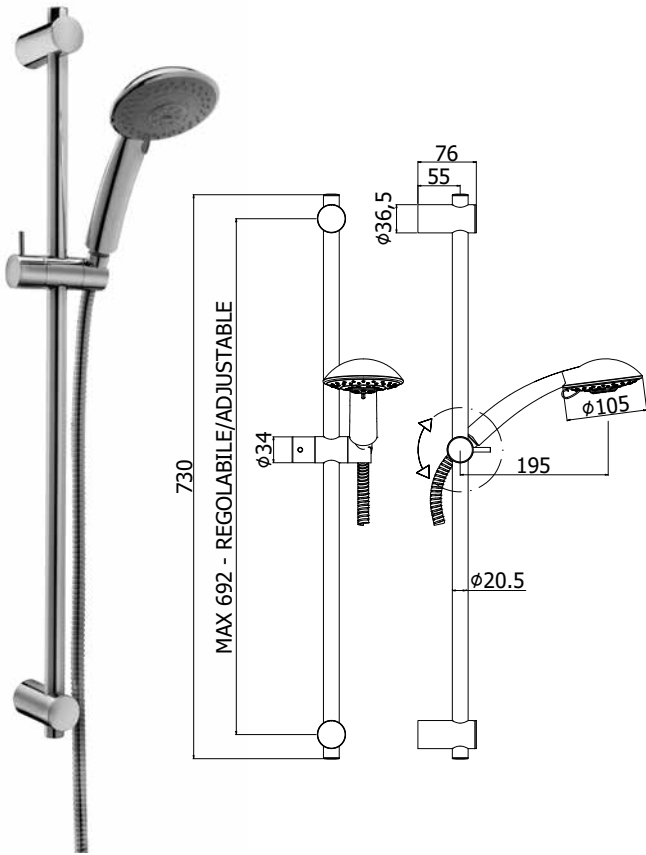

A wide range of sliding rail shower sets with clean and refined lines to ensure the perfect solution for any installation requirement. Different measures of rod and centre-distance, adjustable or fixed brackets, various types of design and hand-showers to fit perfectly with all the other bathroom fittings.

Saliscendi Level con doccia (monogetto) in ABS
Level sliding rails with (single-spray) ABS hand-shower

© **ZSAL 197CR TWIN**

Saliscendi Twin con doccia (4 getti) in ABS
Twin sliding rails with (4-spray functions) ABS hand-shower

© **ZSAL 181CR LANCE**

Saliscendi Lance con doccia (monogetto) in ABS
Lance sliding rails with (single-spray) ABS hand-shower

© **ZSAL 105CR MAJORCA**

Saliscendi Majorca con doccia (3 getti) in ABS
Majorca sliding rails with (3-spray functions) ABS hand-shower

© **ZSAL 118CR PRESTIGE**

Saliscendi Prestige con doccia (4 getti) in ABS
Prestige sliding rails with (4-spray functions) ABS hand-shower

© **ZSAL 120CR PRINCE**

Saliscendi Prince con doccia (4 getti) in ABS
 Prince sliding rails with (4-spray functions) ABS hand-shower