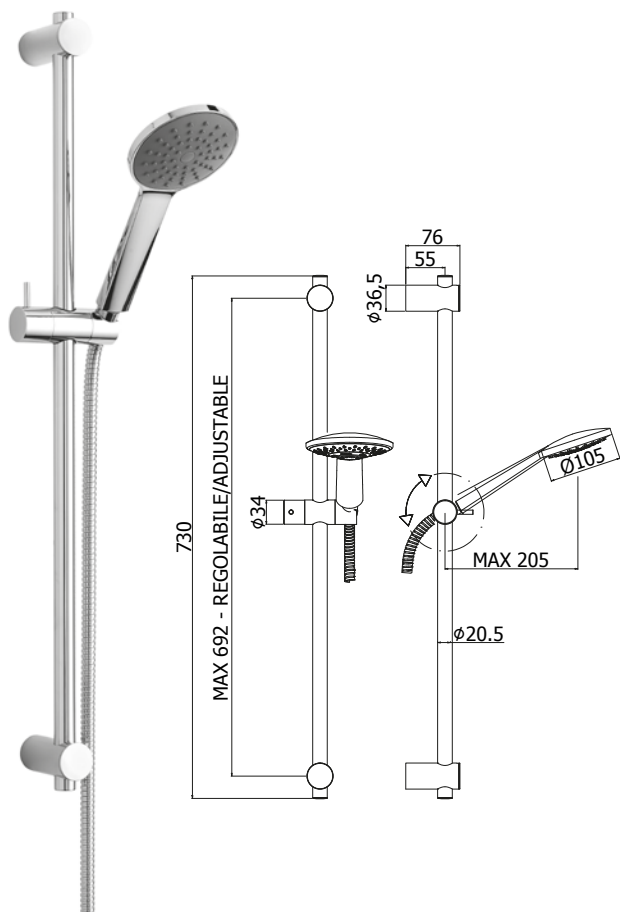

A wide range of sliding rail shower sets with clean and refined lines to ensure the perfect solution for any installation requirement. Different measures of rod and centre-distance, adjustable or fixed brackets, various types of design and hand-showers to fit perfectly with all the other bathroom fittings.

Saliscendi Level con doccia (monogetto) in ABS
Level sliding rails with (single-spray) ABS hand-shower

© **ZSAL 197CR TWIN**

Saliscendi Twin con doccia (4 getti) in ABS
Twin sliding rails with (4-spray functions) ABS hand-shower

© **ZSAL 135CRAG LIFE**

Saliscendi Life con doccia (monogetto) in metallo
Life sliding rails with (single-spray) metal hand-shower

© **ZSAL 150CR STICK NEW**

Saliscendi Stick new con doccia (monogetto) in ABS
Stick new sliding rails with (single-spray) ABS hand-shower

© **ZSAL 194CR BRIO**

Saliscendi Brio con doccia (4 getti) in ABS
Brio sliding rails with (4-spray functions) ABS hand-shower

© **ZSAL 195CR GIADA**

Saliscendi Giada con doccia (monogetto) in ABS
Giada sliding rails with (single-spray) ABS hand-shower