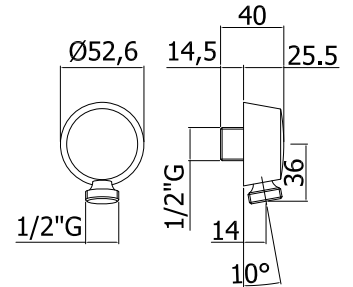

◎ **ZSAL 111CR**

Portasapone per rampa saliscendi Ø20,5 mm LANCE-MAJORCA-ROYAL-PRESTIGE-PRINCE-STICK NEW

Soap dish for LANCE-MAJORCA-ROYAL-PRESTIGE-PRINCE-STICK NEW Ø20,5 mm sliding rail

◎ **ZACC 238CR**

Presa acqua a muro 1/2" quadrata LEVEL
1/2" square LEVEL water wall intake

◎ **ZACC 205CR**

Presa acqua a muro 1/2" tonda BIRILLO-STICK
1/2" square BIRILLO-STICK water wall intake

◎ **ZACC 130CR**

Presa acqua a muro 1/2" LUX
1/2" LUX water wall intake