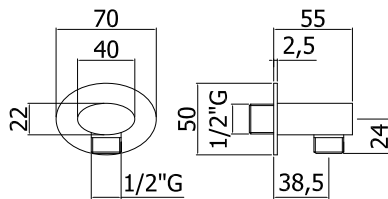

Presa acqua a muro 1/2" quadrata LEVEL
1/2" square LEVEL water wall intake

◎ **ZACC 205CR**

Presa acqua a muro 1/2" tonda BIRILLO-STICK
1/2" square BIRILLO-STICK water wall intake

◎ **ZACC 130CR**

Presa acqua a muro 1/2" LUX
1/2" LUX water wall intake