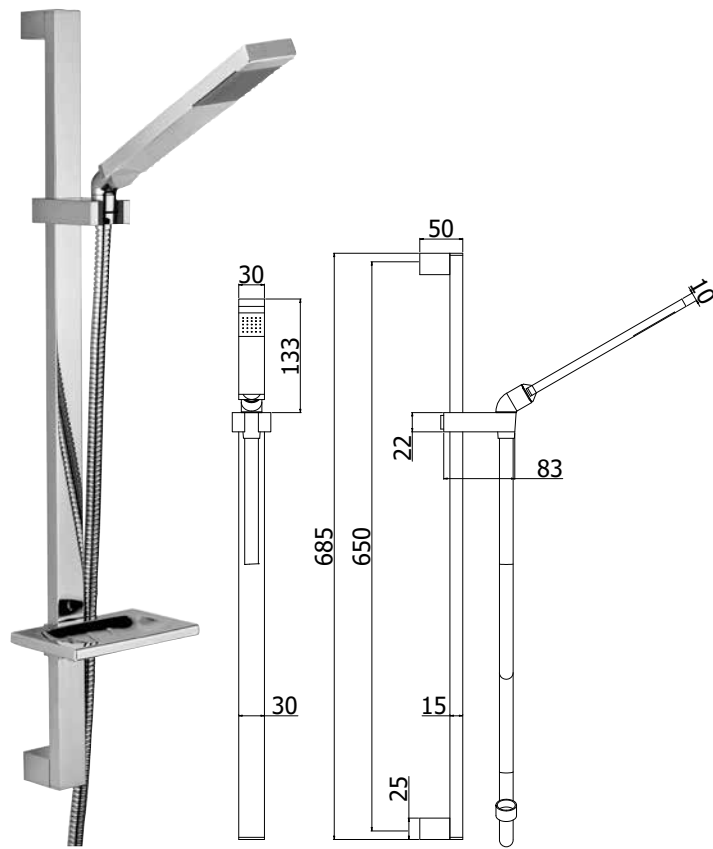

A wide range of sliding rail shower sets with clean and refined lines to ensure the perfect solution for any installation requirement. Different measures of rod and centre-distance, adjustable or fixed brackets, various types of design and hand-showers to fit perfectly with all the other bathroom fittings.

© ZSAL 118CR

© ZSAL 121CR

saliscendi sliding rails

© ZSAL 135NO

© **ZSAL 145CRAG CITY**

Saliscendi City con doccia (monogetto) in metallo
City sliding rails with (single-spray) metal hand-shower

© **ZSAL 079CR LEVEL**

Saliscendi Level con doccia (monogetto) in ABS
Level sliding rails with (single-spray) ABS hand-shower

© **ZSAL 197CR TWIN**

Saliscendi Twin con doccia (4 getti) in ABS
Twin sliding rails with (4-spray functions) ABS hand-shower