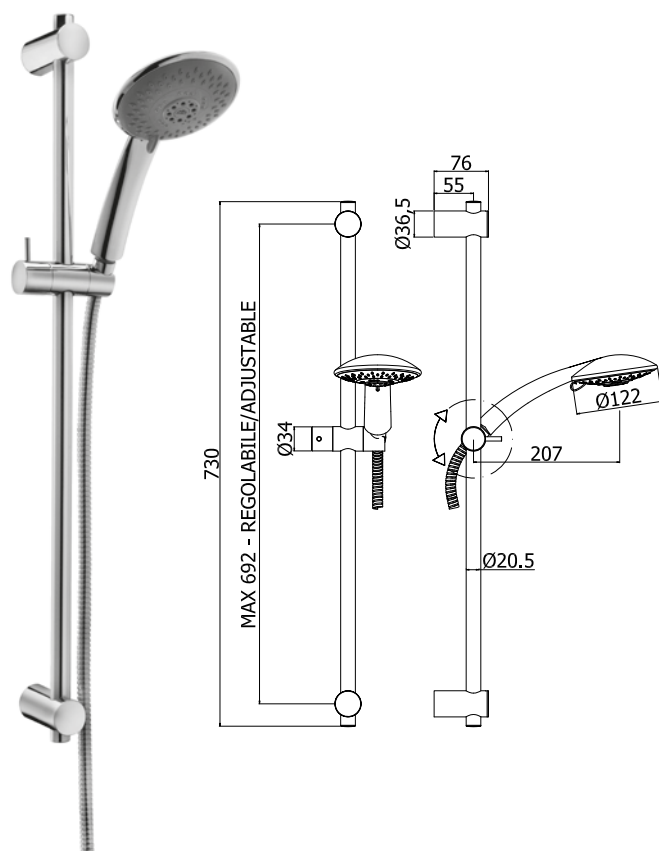

A wide range of sliding rail shower sets with clean and refined lines to ensure the perfect solution for any installation requirement. Different measures of rod and centre-distance, adjustable or fixed brackets, various types of design and hand-showers to fit perfectly with all the other bathroom fittings.

Saliscendi Level con doccia (monogetto) in ABS
Level sliding rails with (single-spray) ABS hand-shower

© **ZSAL 197CR TWIN**

Saliscendi Twin con doccia (4 getti) in ABS
Twin sliding rails with (4-spray functions) ABS hand-shower

© **ZSAL 194CR BRIO**

Saliscendi Brio con doccia (4 getti) in ABS
Brio sliding rails with (4-spray functions) ABS hand-shower

© **ZSAL 195CR GIADA**

Saliscendi Giada con doccia (monogetto) in ABS
Giada sliding rails with (single-spray) ABS hand-shower

© **ZSAL 181CR LANCE**

Saliscendi Lance con doccia (monogetto) in ABS
Lance sliding rails with (single-spray) ABS hand-shower

© **ZSAL 105CR MAJORCA**

Saliscendi Majorca con doccia (3 getti) in ABS
Majorca sliding rails with (3-spray functions) ABS hand-shower