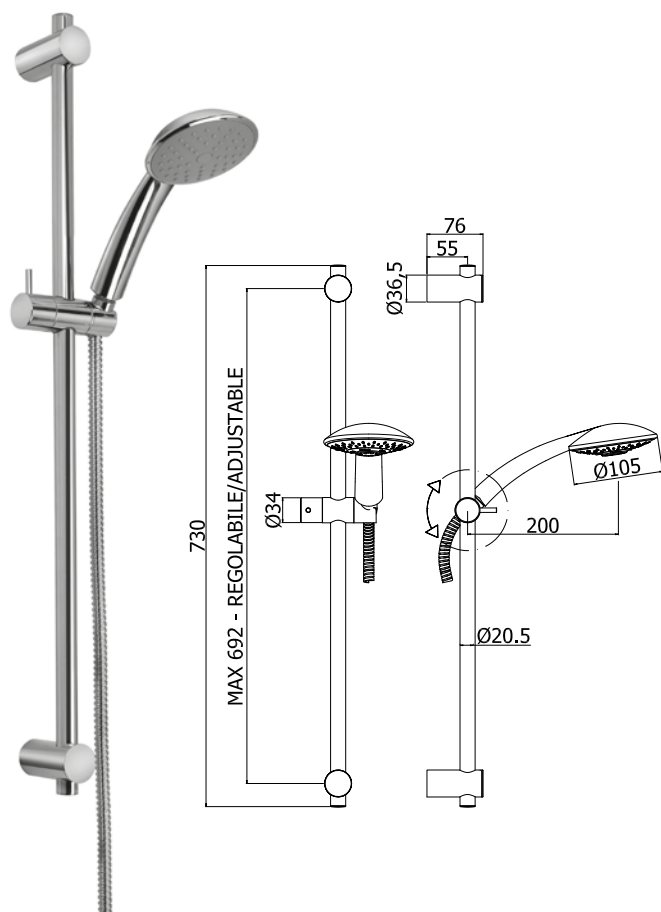

A wide range of sliding rail shower sets with clean and refined lines to ensure the perfect solution for any installation requirement. Different measures of rod and centre-distance, adjustable or fixed brackets, various types of design and hand-showers to fit perfectly with all the other bathroom fittings.

Saliscendi Level con doccia (monogetto) in ABS
Level sliding rails with (single-spray) ABS hand-shower

© **ZSAL 197CR TWIN**

Saliscendi Twin con doccia (4 getti) in ABS
Twin sliding rails with (4-spray functions) ABS hand-shower

© **ZSAL 135CRAG LIFE**

Saliscendi Life con doccia (monogetto) in metallo
Life sliding rails with (single-spray) metal hand-shower

© **ZSAL 150CR STICK NEW**

Saliscendi Stick new con doccia (monogetto) in ABS
Stick new sliding rails with (single-spray) ABS hand-shower

© **ZSAL 194CR BRIO**

Saliscendi Brio con doccia (4 getti) in ABS
Brio sliding rails with (4-spray functions) ABS hand-shower

© **ZSAL 195CR GIADA**

Saliscendi Giada con doccia (monogetto) in ABS
Giada sliding rails with (single-spray) ABS hand-shower