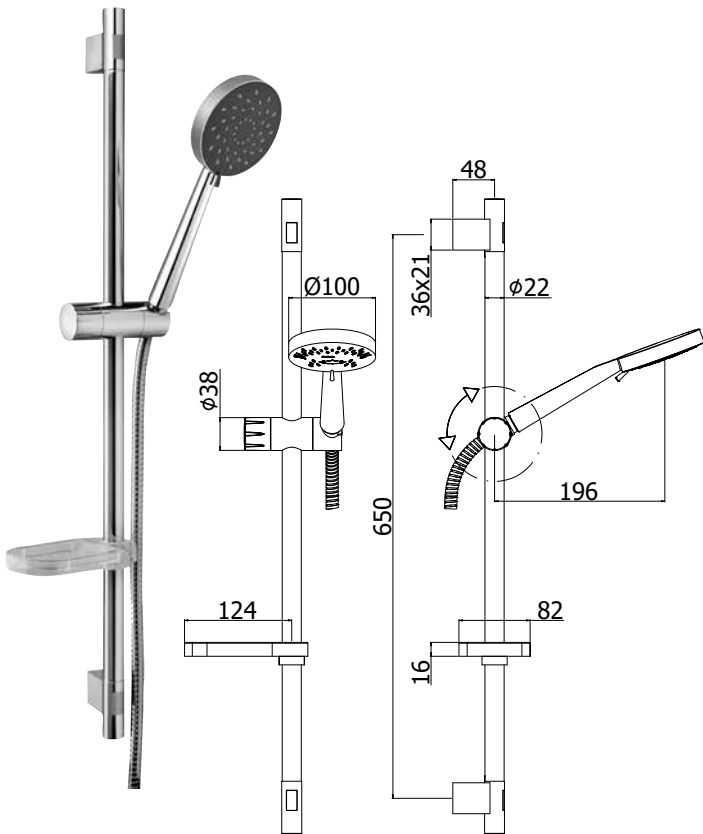

◎ **ZSAL 206CR LUNA**

Saliscendi Luna con doccia (3 getti) in ABS
Luna sliding rails with (3-spray functions) ABS hand-shower