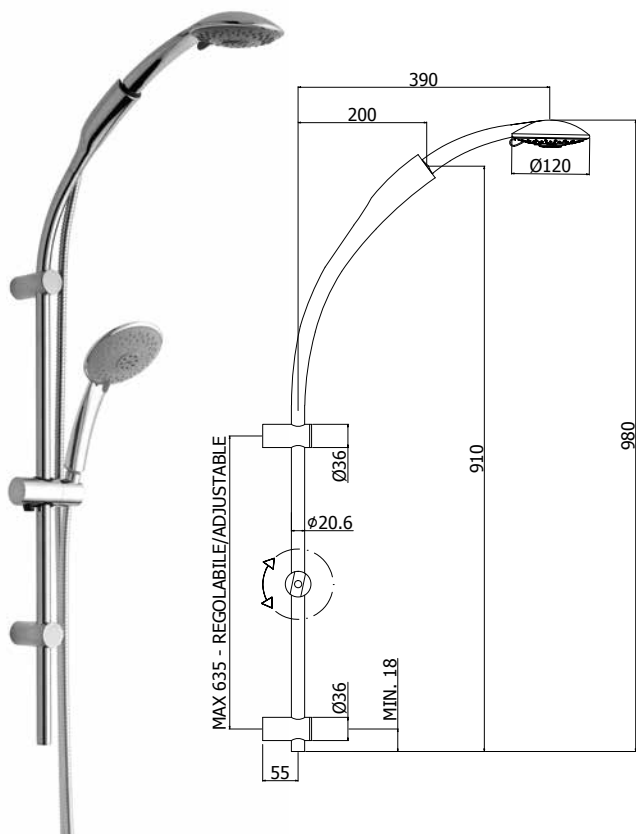

© ZSAL 145CRAG

saliscendi sliding rails

Una vasta gamma di saliscendi dalle linee essenziali e raffinate, per garantire la soluzione perfetta a qualsiasi requisito di installazione. Differenti misure di asta e di interasse, supporti fissi o regolabili, diverse tipologie di design e di doccette per adattarsi alla perfezione a tutti gli altri complementi d'arredo dell'ambiente bagno.

A wide range of sliding rail shower sets with clean and refined lines to ensure the perfect solution for any installation requirement. Different measures of rod and centre-distance, adjustable or fixed brackets, various types of design and hand-showers to fit perfectly with all the other bathroom fittings.

© ZSAL 118CR

© ZSAL 121CR

saliscendi sliding rails

© ZSAL 135NO

© **ZSAL 145CRAG CITY**

Saliscendi City con doccia (monogetto) in metallo
City sliding rails with (single-spray) metal hand-shower

© **ZSAL 079CR LEVEL**

Saliscendi Level con doccia (monogetto) in ABS
Level sliding rails with (single-spray) ABS hand-shower

© **ZSAL 197CR TWIN**

Saliscendi Twin con doccia (4 getti) in ABS
Twin sliding rails with (4-spray functions) ABS hand-shower