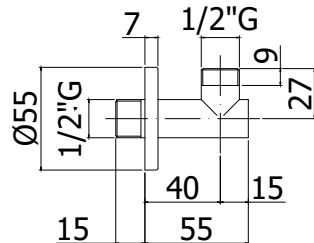

◎ **ZSAL 111CR**

Portasapone per rampa saliscendi Ø20,5 mm LANCE-MAJORCA-ROYAL-PRESTIGE-PRINCE-STICK NEW

Soap dish for LANCE-MAJORCA-ROYAL-PRESTIGE-PRINCE-STICK NEW Ø20,5 mm sliding rail

◎ **ZACC 238CR**

Presa acqua a muro 1/2" quadrata LEVEL
1/2" square LEVEL water wall intake

◎ **ZACC 205CR**

Presa acqua a muro 1/2" tonda BIRILLO-STICK
1/2" square BIRILLO-STICK water wall intake

◎ **ZACC 130CR**

Presa acqua a muro 1/2" LUX
1/2" LUX water wall intake