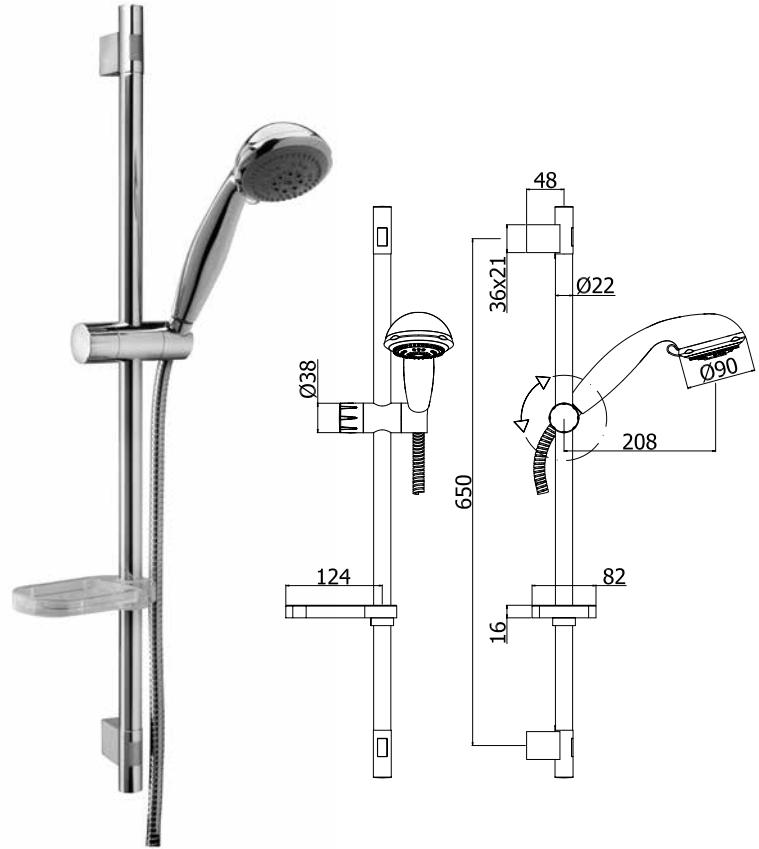

A wide range of sliding rail shower sets with clean and refined lines to ensure the perfect solution for any installation requirement. Different measures of rod and centre-distance, adjustable or fixed brackets, various types of design and hand-showers to fit perfectly with all the other bathroom fittings.

Saliscendi Level con doccia (monogetto) in ABS
Level sliding rails with (single-spray) ABS hand-shower

© **ZSAL 197CR TWIN**

Saliscendi Twin con doccia (4 getti) in ABS
Twin sliding rails with (4-spray functions) ABS hand-shower

© **ZSAL 119CR ROYAL**

Saliscendi Royal con doccia (4 getti) in ABS
 Royal sliding rails with (4-spray functions) ABS hand-shower

© **ZSAL 132CR PANAMA**

Saliscendi Prince con doccia (4 getti) in ABS
 Prince sliding rails with (4-spray functions) ABS hand-shower

© **ZSAL 064CR ISCHIA**

Saliscendi Ischia con doccia (3 getti) in ABS
 Ischia sliding rails with (3-spray functions) ABS hand-shower

◎ **ZSAL 090CR2 CRETA DUE**

Saliscendi Creta due con doccia (3 getti) in ABS
 Creta due sliding rails with (3-spray functions) ABS hand-shower