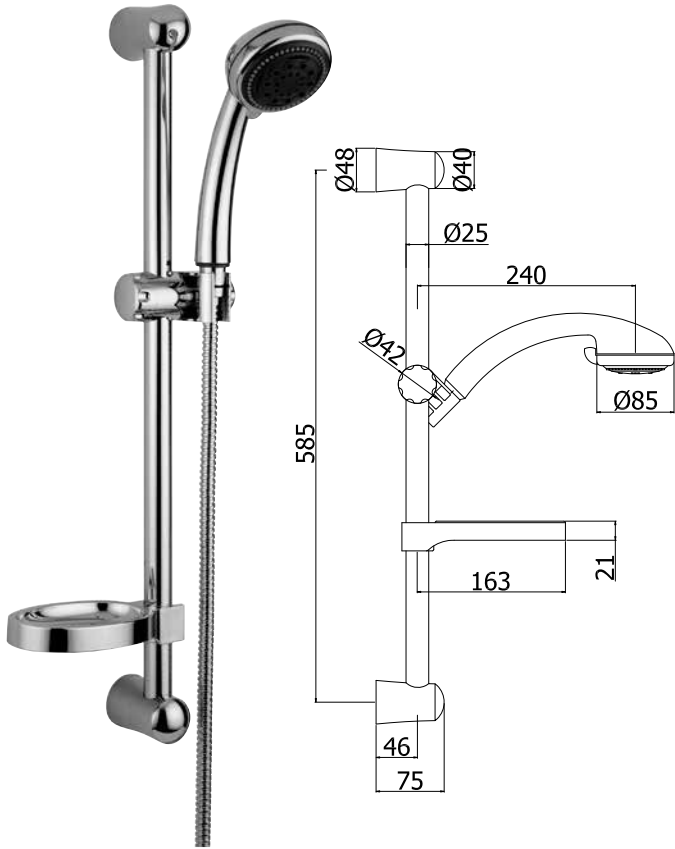

◎ **ZSAL 090CR2 CRETA DUE**

Saliscendi Creta due con doccia (3 getti) in ABS
Creta due sliding rails with (3-spray functions) ABS hand-shower