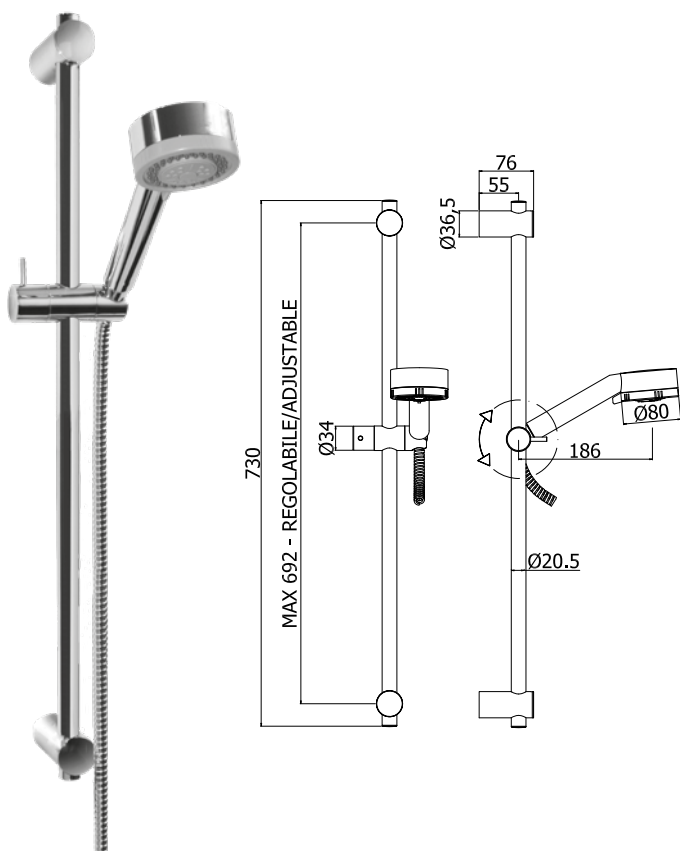

A wide range of sliding rail shower sets with clean and refined lines to ensure the perfect solution for any installation requirement. Different measures of rod and centre-distance, adjustable or fixed brackets, various types of design and hand-showers to fit perfectly with all the other bathroom fittings.

Saliscendi Level con doccia (monogetto) in ABS
Level sliding rails with (single-spray) ABS hand-shower

© **ZSAL 197CR TWIN**

Saliscendi Twin con doccia (4 getti) in ABS
Twin sliding rails with (4-spray functions) ABS hand-shower

© **ZSAL 194CR BRIO**

Saliscendi Brio con doccia (4 getti) in ABS
Brio sliding rails with (4-spray functions) ABS hand-shower

© **ZSAL 195CR GIADA**

Saliscendi Giada con doccia (monogetto) in ABS
Giada sliding rails with (single-spray) ABS hand-shower

© **ZSAL 181CR LANCE**

Saliscendi Lance con doccia (monogetto) in ABS
Lance sliding rails with (single-spray) ABS hand-shower

© **ZSAL 105CR MAJORCA**

Saliscendi Majorca con doccia (3 getti) in ABS
Majorca sliding rails with (3-spray functions) ABS hand-shower