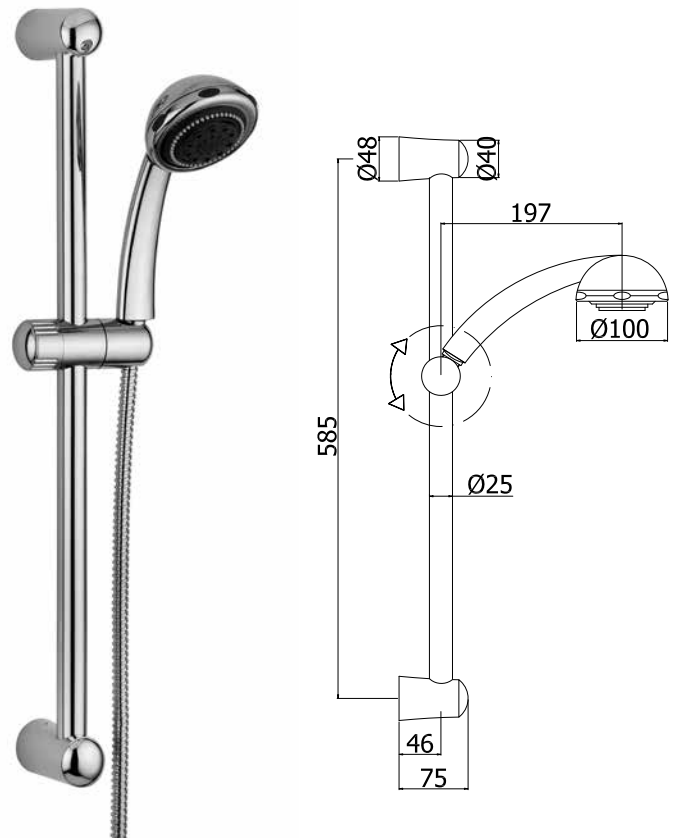

A wide range of sliding rail shower sets with clean and refined lines to ensure the perfect solution for any installation requirement. Different measures of rod and centre-distance, adjustable or fixed brackets, various types of design and hand-showers to fit perfectly with all the other bathroom fittings.

Saliscendi Level con doccia (monogetto) in ABS
Level sliding rails with (single-spray) ABS hand-shower

© **ZSAL 197CR TWIN**

Saliscendi Twin con doccia (4 getti) in ABS
Twin sliding rails with (4-spray functions) ABS hand-shower

© **ZSAL 118CR PRESTIGE**

Saliscendi Prestige con doccia (4 getti) in ABS
Prestige sliding rails with (4-spray functions) ABS hand-shower

© **ZSAL 120CR PRINCE**

Saliscendi Prince con doccia (4 getti) in ABS
 Prince sliding rails with (4-spray functions) ABS hand-shower

© **ZSAL 119CR ROYAL**

Saliscendi Royal con doccia (4 getti) in ABS
 Royal sliding rails with (4-spray functions) ABS hand-shower

© **ZSAL 132CR PANAMA**

Saliscendi Prince con doccia (4 getti) in ABS
 Prince sliding rails with (4-spray functions) ABS hand-shower