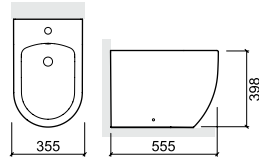

137410

Rimflush
the ultimate hygiene