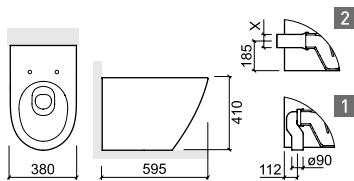

1 136011 23661 NEW ClipOff®
2 136012

Rimflush
the ultimate hygiene