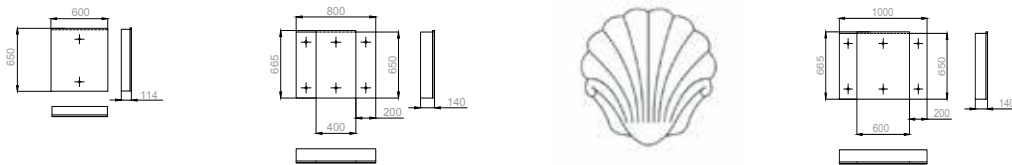

UA

Колекція SIERRA - це поєднання сучасних декоративних матеріалів RENOLIT SE (Німеччина) і максимального радіуса фасаду. Ця колекція використовує ексклюзивну ручку «Риф», яка ідеально поєднується з декоративною вставкою RENOLIT OCEAN DRIVE. Німецький концерн RENOLIT SE - лідер світового ринку оздоблювальних матеріалів, який реалізує свою продукцію на всіх континентах. Фасадні елементи даної колекції виготовлені з більш товстого МДФ 19 мм. Оснащення якісною фурнітурою доповнює загальну картину одного з флагманів торгової марки і виводить цю колекцію в інший ціновий сегмент. Ця колекція задовольнить найвимогливішого покупця.
Можливі колірні рішення: білий.

RU

Коллекция SIERRA - это сочетание современных декоративных материалов RENOLIT SE (Германия) и максимального радиуса фасада. Данная коллекция использует эксклюзивную ручку «Риф», которая идеально сочетается со вставкой декоративного материала RENOLIT OCEAN DRIVE. Немецкий концерн RENOLIT SE - лидер мирового рынка отделочных материалов, реализующий свою продукцию на всех континентах. Фасадные элементы данной коллекции изготовлены из более толстого МДФ 19 мм. Оснащение качественной фурнитурой дополняет общую картину одного из флагманов торговой марки и выводит эту коллекцию в другой ценовой сегмент. Данная коллекция удовлетворит самого взыскательного покупателя. *Возможные цветовые решения: белый.*

EN

SIERRA Collection - a combination of modern decorative materials RENOLIT SE (Germany) and the maximum radius of the furniture fronts. This collection uses exclusive handle «Reef», which blends perfectly with the decorative insert RENOLIT OCEAN DRIVE. The German concern RENOLIT SE - the global market leader in decorative materials, and sells its products on every continent. Furniture fronts of this collection are made of a thicker MDF 19 mm. Quality fittings complement the overall picture of one of the flagships of the brand and brings this collection to a different price segment. This collection will satisfy the most discerning buyer.
Available colors: white.

PL

Kolekcja SIERRA - to są kombinacja nowoczesnych materiałów ozdobnych RENOLIT SE (Niemcy) i maksymalnej promieniu facada. Ta kolekcja zawiera unikalne klamki „Reef”, która idealnie wtapia się dekoracyjne ze wkładką RENOLIT Ocean Drive. Niemiecka firma RENOLIT SE - lider na rynku materiałów wykończeniowych w całym świecie, i który prowadzi sprzedaż swoich produktów na wszystkich kontynentach. Elementy fasady tej kolekcji wykonane są z grubszej płyty MDF 19 mm. Osprzęt wysokiej jakości uzupełniająca całościowy obraz jednego z flagowych marki i doprowadza tę kolekcję do innego segmentu cenowego. Ta kolekcja zadowoli najbardziej wymagających klientów
Dostępne kolory: biały.