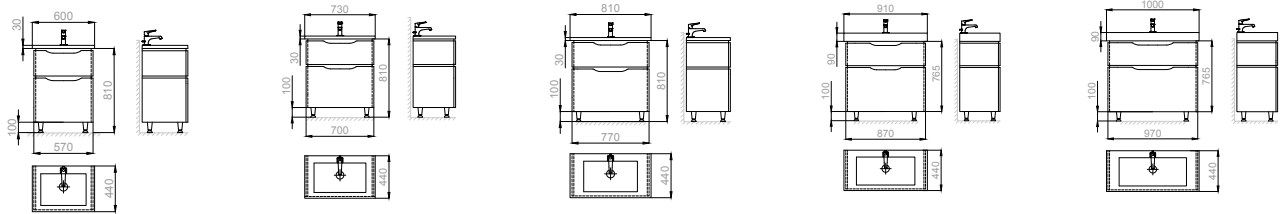

ТУМБИ / ТУМБЫ / CABINETS / SZAFKI

ПЕНАЛИ / ПЕНАЛЫ / TALL CABINETS / SZAFY WYSOKIE