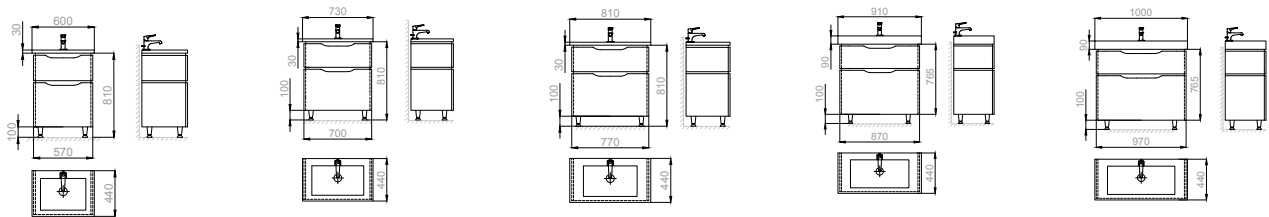

ТУМБИ / ТУМБЫ / CABINETS / SZAFKI

ПЕНАЛИ / ПЕНАЛЫ / TALL CABINETS / SZAFY WYSOKIE