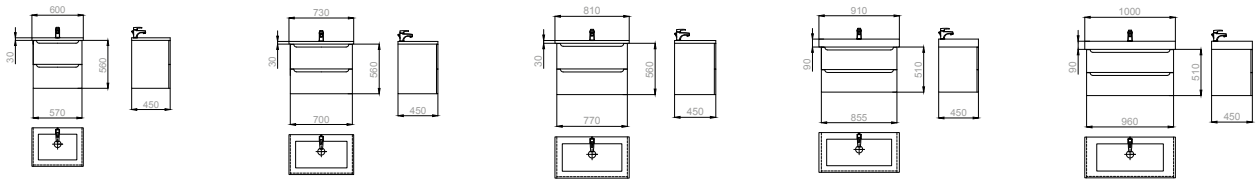

ТУМБИ / ТУМБЫ / CABINETS / SZAFKI