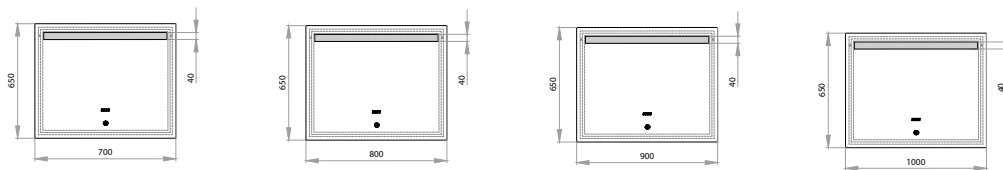

IP 44	ALUF	LED120	5MM	TOUCH	DEF	TIME

UA

Коллекція ALESSA AIR представляє меблі для ванних в сучасному стилі, який перш за все ототожнюють з відсутністю ручок на ящиках або їх мінімізацію. Лаконічні і одночасно плавні форми привертають людей, які раціоналізують свій простір і яким подобається сучасний стиль. Меблі в даній колекції оснащені всім необхідним для комфортного життя і щоденної експлуатації. Високоякісна фурнітура від європейських виробників буде служити роками, лаконічний дизайн внесе в Ваше життя спокій і умиротворення. *Доступно декілька кольорних рішень для різних інтер'єрів.*

RU

Коллекция ALESSA AIR представляет мебель для ванн в современном стиле, который прежде всего отождествляют с отсутствием ручек на ящиках или их минимизацию. Лаконичные и одновременно плавные формы привлекают людей, которые рационализируют свое пространство и которым нравится современный стиль. Мебель в данной коллекции оснащена всем необходимым для комфортной жизни и ежедневной эксплуатации. Высококачественная фурнитура от европейских производителей, будет служить годами, лаконичный дизайн внесет в Вашу жизнь спокойствие и умиротворение. *Доступно несколько цветовых решений для различных интерьеров.*

EN

The ALESSA AIR collection is bathroom furniture in a modern style, which is primarily identified with the absence of handles on the drawers or minimized. Laconic and simultaneously flowing forms attract people who rationalize their space and who like modern style. The furniture in this collection is equipped with everything needed for a comfortable life, and daily use. High-quality fittings of European manufacturers will serve for years; sleek design will make your life in peace and tranquility. *There are several colors for different interiors.*

PL

Kolekcja Alessa AIR reprezentuje meble w nowoczesnym stylu, który przed wszystkim identyfikowany z brakiem klamki na szufladach lub ich minimalizacją. Zarówno treściwe i gładkie meble przyciągają ludzi którzy racjonalizację swoje miejsca i którzy lubią nowoczesny styl. Meble w tej kolekcji są wyposażone we wszystko co niezbędne do wygodnego życia i codziennej eksploatacji. Furniture wysokiej jakości od europejskich producentów będzie służyć przez lata, oraz ten elegancki wygląd uczynią w twoje życie ciszy i spokoju. *Dostępne kilka kolorów do różnych wnętrz.*