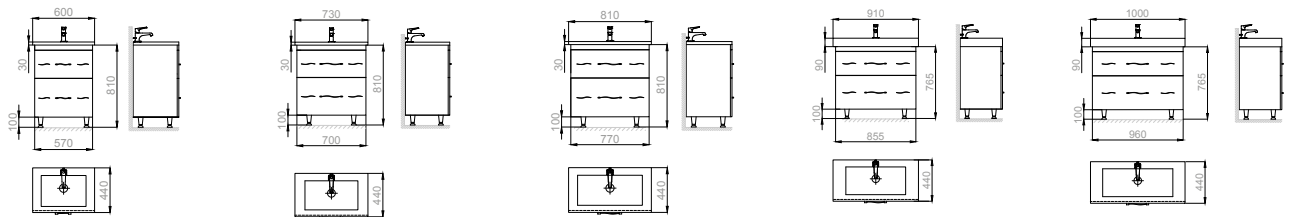

ТУМБИ / ТУМБЫ / CABINETS / SZAFKI