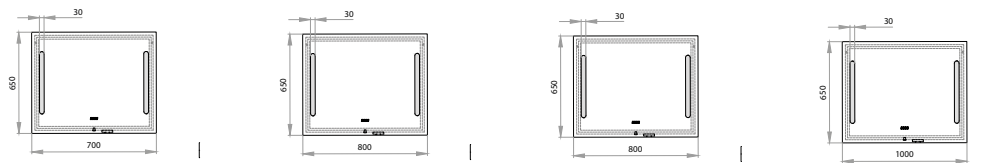

IP 44	IR	ALUF	LED120	5MM	TIME

UA

Колекція ALESSA AIR представляє меблі для ванних в сучасному стилі, який перш за все ототожнюють з відсутністю ручок на ящиках або їх мінімізацію. Лаконічні і одночасно плавні форми привертають людей, які раціоналізують свій простір і яким подобається сучасний стиль. Меблі в даній колекції оснащені всім необхідним для комфортного життя і щоденної експлуатації. Високоякісна фурнітура від європейських виробників буде служити роками, лаконічний дизайн внесе в Ваше життя спокій і умиротворення.
Доступно декілька кольорних рішень для різних інтер'єрів.

RU

Коллекция ALESSA AIR представляет мебель для ванн в современном стиле, который прежде всего отождествляют с отсутствием ручек на ящиках или их минимизацию. Лаконичные и одновременно плавные формы привлекают людей, которые рационализируют свое пространство и которым нравится современный стиль. Мебель в данной коллекции оснащена всем необходимым для комфортной жизни и ежедневной эксплуатации. Высококачественная фурнитура от европейских производителей, будет служить годами, лаконичный дизайн внесет в Вашу жизнь спокойствие и умиротворение.
Доступно несколько цветовых решений для различных интерьеров.

EN

The ALESSA AIR collection is bathroom furniture in a modern style, which is primarily identified with the absence of handles on the drawers or minimized. Laconic and simultaneously flowing forms attract people who rationalize their space and who like modern style. The furniture in this collection is equipped with everything needed for a comfortable life, and daily use. High-quality fittings of European manufacturers will serve for years; sleek design will make your life in peace and tranquility.
There are several colors for different interiors.

PL

Kolekcja Alessa reprezentuje meble w nowoczesnym stylu, który przed wszystkim identyfikowany z brakiem klamki na szufladach lub ich minimalizacją. Zarówno treściwe i gładkie meble przyciągają ludzi którzy racjonalizację swoje miejsca i którzy lubią nowoczesny styl. Meble w tej kolekcji są wyposażone we wszystko co niezbędne do wygodnego życia i codziennej eksploatacji. Furniture wysokiej jakości od europejskich producentów będzie służyć przez lata, oraz ten elegancki wygląd uczynią w twoje życie ciszy i spokoju.
Dostępne kilka kolorów do różnych wnętrz.