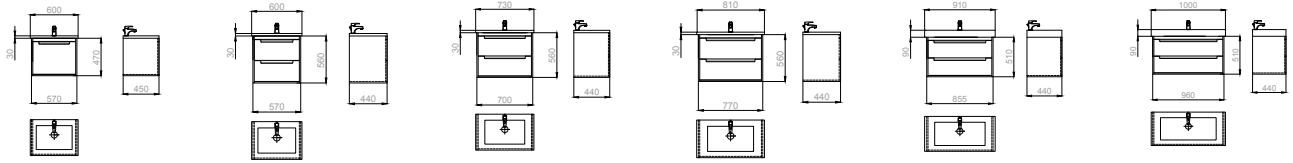

ТУМБИ / ТУМБЫ / CABINETS / SZAFKI