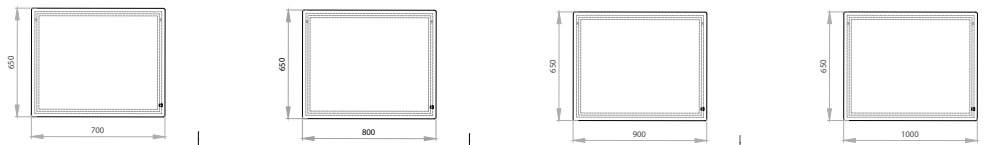

IP 44	IR	RADIUS	ALUF	LED120	5MM	DEF

UA

Коллекція ERA - є ремейком європейського бестселера. Просте і елегантне рішення, яке є універсальним для будь-якого інтер'єру. Сучасні тенденції простоти форм і надійності в повній мірі втілені в моделях цієї колекції.

Головне, що відрізняє цю колекцію від інших рішень - простота ліній в дизайні, практичність і ненав'язливість.

Можливі колірні рішення: білий.

RU

Коллекция ERA - является ремейком европейского бестселлера. Простое и элегантное решение, которое является универсальным для любого интерьера. Современные тенденции простоты форм и надежности в полной мере воплощены в моделях этой коллекции.

Главное, что отличает эту коллекцию от других решений - простота линий в дизайне, практичность и ненавязчивость.

Возможные цветовые решения: белый.

EN

Collection ERA - is a remake of a European bestseller. A simple and elegant solution that is versatile for any interior. Modern trends of simplicity shapes and reliability are fully embodied in the models of this collection.

The main thing that distinguishes this collection from other solutions are simple lines of the design, practicality and unobtrusive.

Available colors: white.

PL

Kolekcja ERA - jest remakiem europejskiego bestsellera. Proste i eleganckie rozwiązanie, które jest uniwersalnym dla każdego wnętrza. Aktualne tendencje prostoty i niezawodności formę w pełni wdrożony w modelach z tej kolekcji. Główną rzeczą, która odróżnia tę kolekcję z innych rozwiązań - proste linie projektowania, praktyczności i dyskretność.

Dostępne kolory: biały.