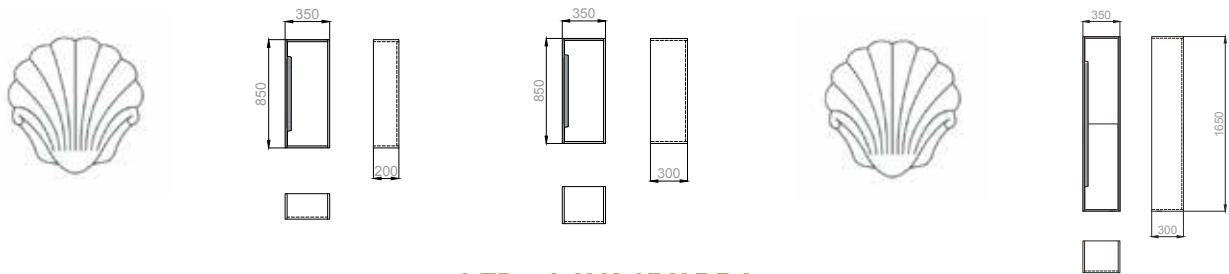

ПЕНАЛИ / ПЕНАЛЫ / TALL CABINETS / SZAFY WYSOKIE

LED «LAVA KVADRA»