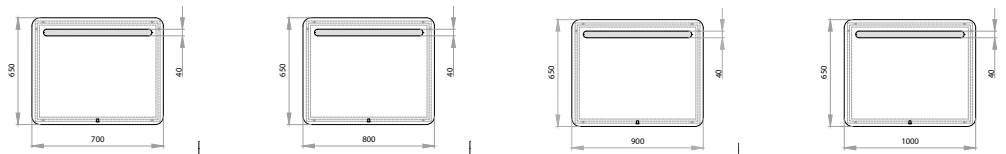

IP 44	IR	RADIUS	ALUF	LED120	5MM

UA

Колекція ERA - є ремейком європейського бестселера. Просте і елегантне рішення, яке є універсальним для будь-якого інтер'єру. Сучасні тенденції простоти форм і надійності в повній мірі втілені в моделях цієї колекції.

Головне, що відрізняє цю колекцію від інших рішень - простота ліній в дизайні, практичність і ненав'язливість.

Можливі колірні рішення: білий.

RU

Коллекция ERA - является ремейком европейского бестселлера. Простое и элегантное решение, которое является универсальным для любого интерьера. Современные тенденции простоты форм и надежности в полной мере воплощены в моделях этой коллекции.

Главное, что отличает эту коллекцию от других решений - простота линий в дизайне, практичность и ненавязчивость.

Возможные цветовые решения: белый.

EN

Collection ERA - is a remake of a European bestseller. A simple and elegant solution that is versatile for any interior. Modern trends of simplicity shapes and reliability are fully embodied in the models of this collection.

The main thing that distinguishes this collection from other solutions are simple lines of the design, practicality and unobtrusive.

Available colors: white.

PL

Kolekcja ERA - jest remakiem europejskiego bestsellera. Proste i eleganckie rozwiązanie, które jest uniwersalnym dla każdego wnętrza. Aktualne tendencje prostoty i niezawodności formę w pełni wdrożony w modelach z tej kolekcji. Główną rzeczą, która odróżnia tę kolekcję z innych rozwiązań - proste linie projektowania, praktyczności i dyskretność.

Dostępne kolory: biały.