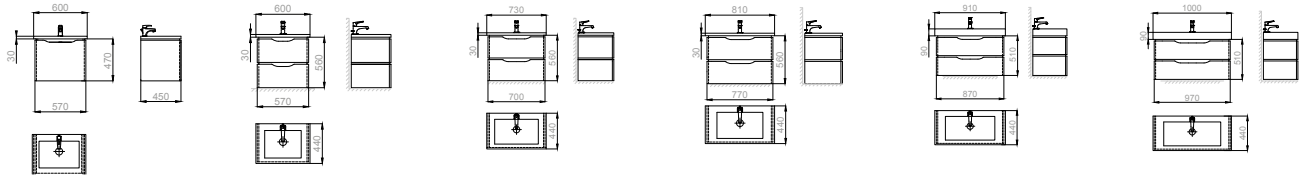

ТУМБИ / ТУМБЫ / CABINETS / SZAFKI