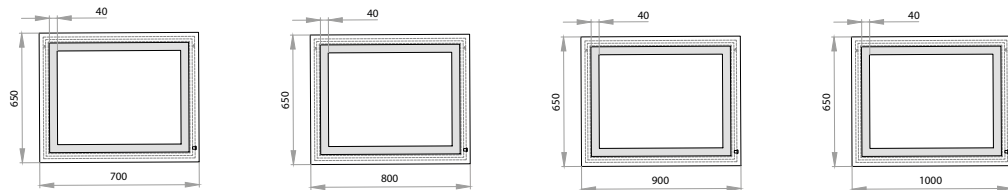

IP 44	IR	ALUF	LED120	5MM	DEF

UA

Коллекція GRETA AIR - це сучасний стиль і сучасні кольори. Складний і дуже красивий сірий колір відповідає світовим тенденціям дизайну. Відмінно вписується в інтер'єр з індустріальним дизайном або стилем High-Tech. Основна особливість цієї моделі - це видимі боковини меблів. Фасади в закритому стані знаходяться в межах тумби, залишаючи боковини видимими. Це надає стрункість меблям і робить модель не схожою на інші моделі.
Можливі колірні рішення (боковини): білий, сірий.

RU

Коллекция GRETA AIR - это современный стиль и современные цвета. Сложный и очень красивый серый цвет соответствует мировым тенденциям дизайна. Отлично вписывается в интерьер с индустриальным дизайном или стилем High-Tech. Основная особенность этой модели - это видимые боковины мебели. Фасады в закрытом состоянии находятся внутри тумбы, оставляя боковины видимыми. Это придает стройность мебели и делает модель не похожей на другие модели.
Возможные цветовые решения (боковины): белый, серый.

EN

GRETA AIR Collection - is a modern style and contemporary colors. A complex and very beautiful gray color corresponds to the world's design trends. Excellent fit in the interior to industrial and High-Tech style. The main feature of this model - visible sidewalls. Furniture fronts in the closed state are inside of the cabinet, leaving sidewall visible. This gives the harmony of furniture and does not look like a model to another.
Available colors (sidewalls): white and grey.

PL

Kolekcja GRETA AIR - to nowoczesny styl oraz współczesne kolory. Skomplikowane i bardzo piękny szary kolor odpowiada międzynarodowym tendencjom wzorniczym. Doskonale dopasowanie do wnętrza wzoru przemysłowego lub do stylów high-tech. Główną cechą tego modelu - to widoczny boki mebli. Zamknięte fasady szafki znajdująca w zasięgu, pozostawiają boki widocznymi. To daje meble elegancję i robi niepodobnym do innych modeli.
Dostępne kolory (ścianek bocznych): biały, szary.