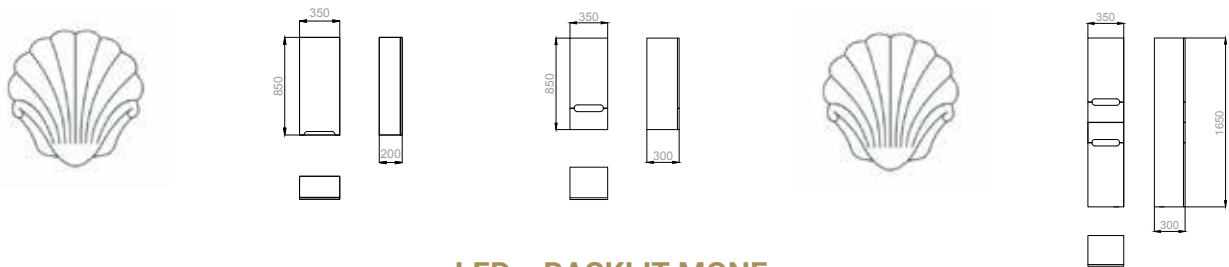

ПЕНАЛИ / ПЕНАЛЫ / TALL CABINETS / SZAFY WYSOKIE

LED «BACKLIT MONE»