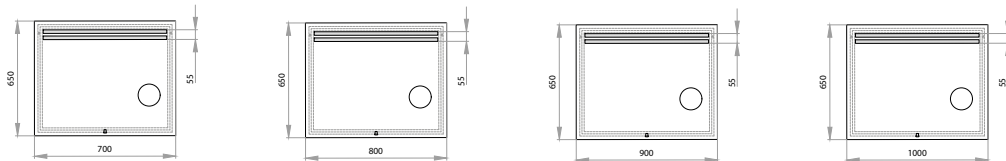

IP 44	IR	ALUF	LED120	5MM	ZOOM

UA

Коллекція MINDAL - це хвилюючі м'які і плавні лінії. Відчуття підсилюють ручки ексклюзивного дизайну, які підкреслюють ніжність і витонченість колекції. Меблі прекрасно впишуться в більшість інтер'єрів і всюди будуть виглядати органічно і сучасно. Використовуються ручки двох типорозмірів (207 і 271 мм). Радіус на фасадних елементах доповнює загальну картину і формує загальне приємне враження від меблів, які щодня даруватимуть позитивні емоції.
Можливі колірні рішення: білий.

RU

Коллекция MINDAL - это волнующие мягкие и плавные линии. Ошущение усиливают ручки эксклюзивного дизайна, который подчеркивают нежность и изящество коллекции. Мебель прекрасно впишется в большинство интерьеров и везде будет выглядеть органично и современно. Используются ручки двух типоразмеров (207 и 271 мм). Радиус на фасадных элементах дополняет общую картину и формирует общее приятное впечатление от мебели, которая ежедневно будет дарить положительные эмоции.
Возможные цветовые решения: белый.

EN

MINDAL Collection - is exciting, soft and smooth lines. The feeling reinforce handles of exclusive design, which emphasize the delicacy and elegance of the collection. Furniture looks great in most interiors and everywhere will look organic and modern. We use the handle in two dimensions (207 and 271 mm). The radius on the furniture front elements complements the overall picture and creates a pleasant overall impression of the furniture, which will give positive emotions every day.
Available colors: white.

PL

Kolekcja MINDAL AIR - to fascynujące miękkie i gładkie linie. Uczucie wzmocnienia klamek ma ekskluzywny design, które podkreślają delikatność i wyrafinowanie kolekcji. Meble doskonale pasują do większości wnętrz i będzie wyglądać organicznie i nowoczesne. Klamki używany w dwóch rozmiarach (207 i 271 mm). Radius dla elementów fasadowych uzupełniają całościowy obraz i tworzy wspólne mebli dobrego wrażenia, które zaprezentuje dziennych pozytywnych emocji.
Dostępne kolory: biały.