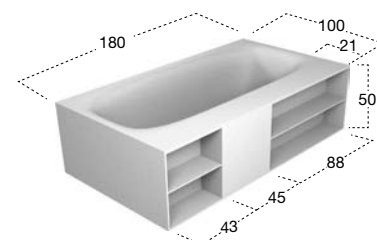

Peso vasca: 152 kg.

Capacità: 290 L.

Semi-encased rectangular Cristalplant bathtub with back rim for tap mounting, complete with drain and pressure plug, siphon and flexible hose.

Weight: 152 kg.

Capacity: 290 L.

Peso vasca: 203 kg.

Capacità: 290 L.

Rectangular Cristalplant freestanding bathtub with back rim for tap mounting, complete with drain and pressure plug, siphon and flexible hose.

Weight: 203 kg.

Capacity: 290 L.

H	P	L	art.
50	100	180	SART053

Vasca da bagno rettangolare in Cristalplant, con vani a giorno frontali dx o sx e piletta con scarico a pressione clik-clak.

Peso vasca: 240 kg.

Capacità: 290 L.

Rectangular Cristalplant bathtub with front, right or left open compartments and pressure drain.

Weight: 240 kg.

Capacity: 290 L.

H	P	L	art.
50	100	180	SART0153

Vasca da bagno rettangolare in Cristalplant con vani a giorno frontali, alloggiamento per rubinetteria dx o sx e piletta con scarico a pressione clik-clak.