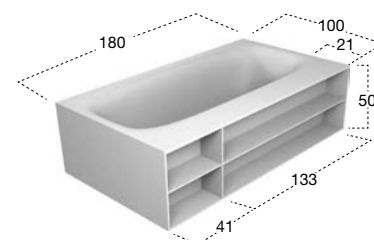

Peso vasca: 152 kg.

Capacità: 290 L.

Semi-encased rectangular Cristalplant bathtub with back rim for tap mounting, complete with drain and pressure plug, siphon and flexible hose.

Weight: 152 kg.

Capacity: 290 L.

Capacità: 290 L.

Rectangular Cristalplant freestanding bathtub, complete with drain and pressure plug, siphon and flexible hose.

Weight: 183 kg.

Capacity: 290 L.

H	P	L	art.
50	100	190	SART017

Vasca da bagno rettangolare freestanding in Cristalplant, con bordo per rubinetteria sul retro, completa di piletta con scarico a pressione klik-clak, sifone e tubo flessibile.

Peso vasca: 203 kg.

Capacità: 290 L.

Rectangular Cristalplant freestanding bathtub with back rim for tap mounting, complete with drain and pressure plug, siphon and flexible hose.

Weight: 203 kg.

Capacity: 290 L.

H	P	L	art.
50	100	180	SART053

Vasca da bagno rettangolare in Cristalplant, con vani a giorno frontali dx o sx e piletta con scarico a pressione clik-clak.

Peso vasca: 240 kg.

Capacità: 290 L.

Rectangular Cristalplant bathtub with front, right or left open compartments and pressure drain.