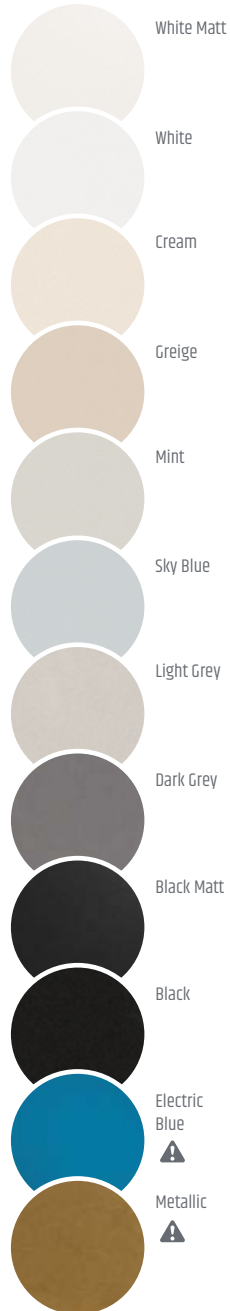

Scale

EQUIPE

small tiles, big designs

scale

Interiores / Indoor

Pasta Blanca / White Body
Brillo - Mate / Gloss - Matt

Colores / Colours

Formatos / Formats

Alhambra

12x12
5"x5"

WHITE MATT	21933 EQ-15S
WHITE	21932 EQ-15S
CREAM	21936 EQ-15S
LIGHT GREY	21931 EQ-15S
DARK GREY	21930 EQ-15S
SKY BLUE	23287 EQ-15S
GREIGE	23288 EQ-15S
BLACK MATT	21934 EQ-15S
BLACK	21935 EQ-15S
MINT	23289 EQ-15S
ELECTRIC BLUE	23845 EQ-20S
METALLIC	23846 EQ-20S

Scale Alhambra Greige 12 x 12 cm / 5" x 5"

Scale Alhambra White, Light Grey, Dark Grey, Black 12 x 12 cm / 5" x 5"

Scale Alhambra White Matt 12 x 12 cm / 5" x 5"

scale

Interiores / Indoor

Pasta Blanca / White Body
Brillo - Mate / Gloss - Matt

Formatos / Formats

Fan

10,6x12
4"x5"

WHITE MATT	21977 EQ-20S	●
WHITE	21968 EQ-20S	
CREAM	21969 EQ-20S	
LIGHT GREY	21978 EQ-20S	
DARK GREY	21979 EQ-20S	
SKY BLUE	23290 EQ-20S	
GREIGE	23291 EQ-20S	
BLACK MATT	21976 EQ-20S	●
BLACK	21967 EQ-20S	
MINT	23292 EQ-20S	
ELECTRIC BLUE	23841 EQ-20M	⚠
METALLIC	23842 EQ-20M	⚠