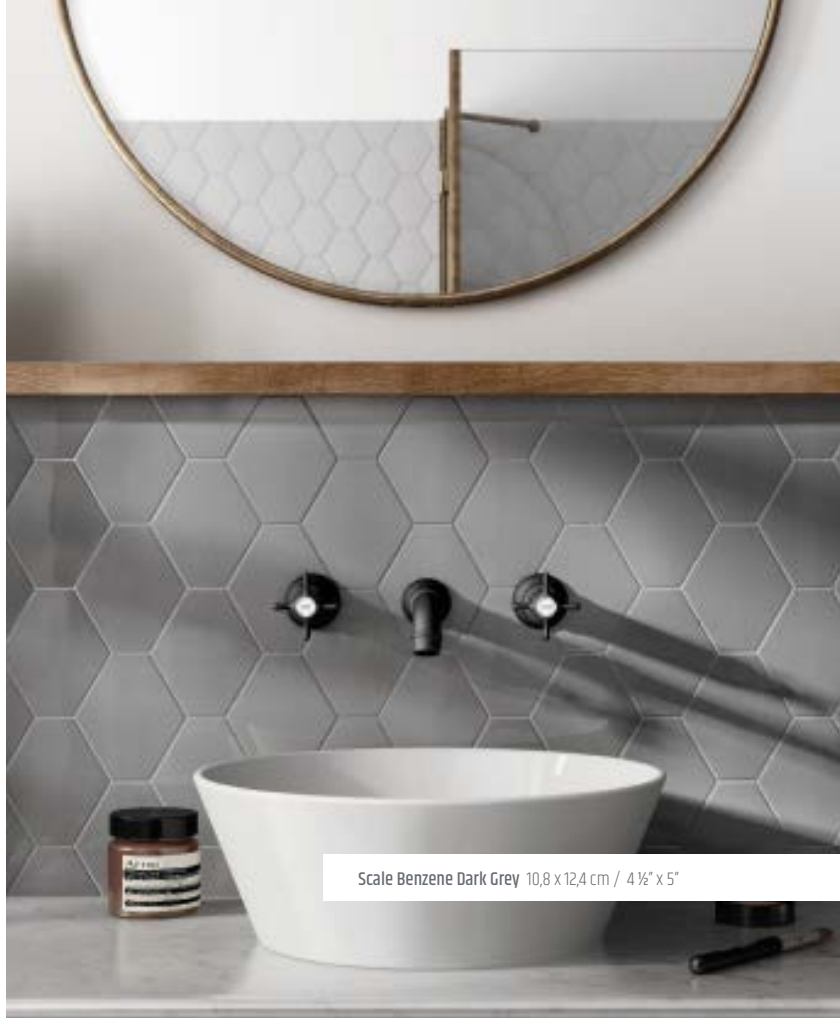

Scale Benzene Dark Grey 10,8 x 12,4 cm / 4 1/2" x 5"