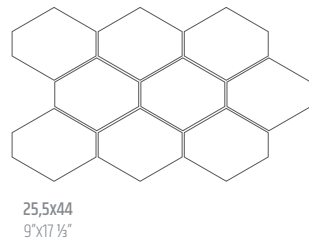

Complementos / Complements

MOSAIC MONOCROME	EQ-10M	
MOSAIC ELECTRIC BLUE	EQ-15M	⚠
MOSAIC METALLIC	EQ-15M	⚠

⚠ ¡Atención! Los colores **Electric Blue** y **Metallic** están fabricados usando esmaltes especiales con **tendencia a tener un efecto craquelado** natural y baja resistencia a ácidos, bases y productos de limpieza agresivos. **No utilizar productos de limpieza agresivos (como la lejía o el amoníaco).**
⚠ Valor de resistencia al rayado (MOHS): no aplicable
Warning! **Electric Blue** and **Metallic** colours are produced using special glazes with a **natural tendency to crackle effect** and low resistance to acids, basics and strong cleaning agents. **Do not use aggressive cleaning products (such as bleach or ammonia).**
⚠ Scratch Hardness value (MOHS): not applicable