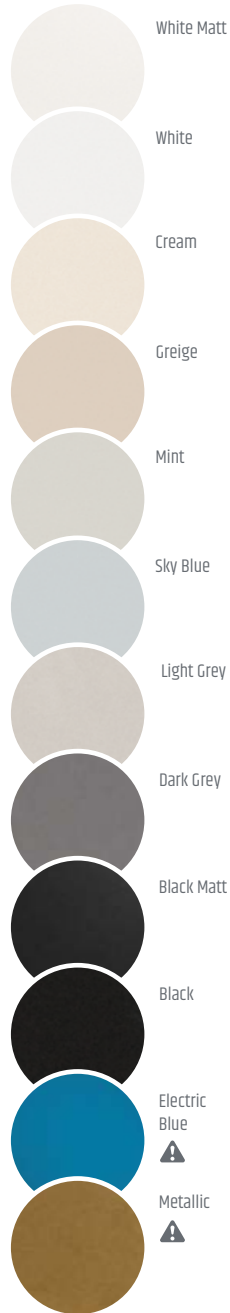

Colores / Colours

FORMATO SIZE	Kg/pza kg/pieces	caja / box			palet / pallet			
		piezas pieces	Kg	m² sqm	piezas pieces	kg/palet kg/pallet	m² sqm	cajas boxes
BENZENE 10,8 x 12,4 cm. 4 1/2" x 5"	0,14	50	6,98	0,44	4.200	606	36,96	84
BENZENE MOSAIC 25,5 x 44 cm. 10" x 17 1/2"	1,25	10	12,73	0,79	480	631	37,92	48