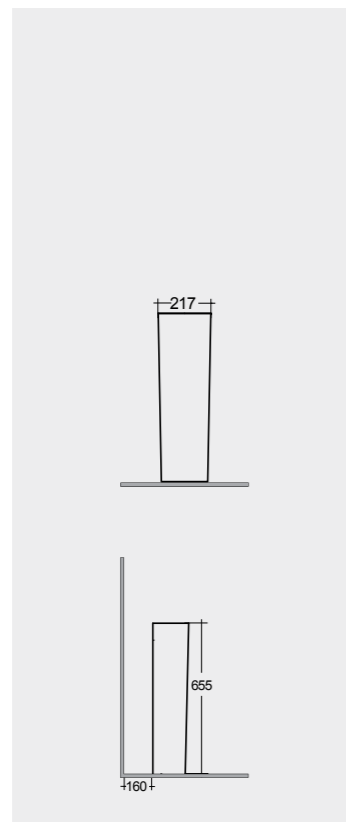

Suitable Only for Wash Basin : SENWB65

Suitable for Only Wash Basin : SENWB65

Inspectionable إمكانية الفتح للتحقق

Measurements | Misure | Dimensions | Medidas | Abmessungen | Размеры