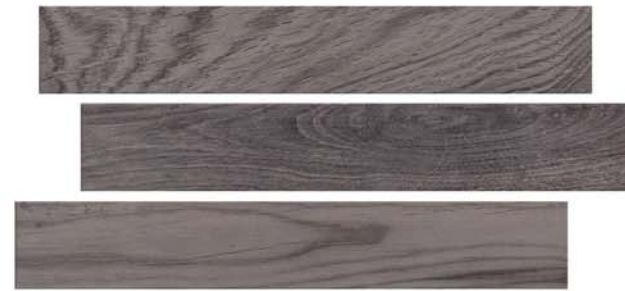

Alaska White

GRES FINE PORCELLANATO SMALTATO
GLAZED FINE PORCELAIN STONEWARE

* V3 ** V4 R9
SPESSORE | THICKNESS
10 mm.

Alaska White **

Alaska Black **

Alaska Gold *

Alaska Grey *

Alaska Silver *

Alaska Pecan *

Alaska Walnut *

Alaska Sand *

6,5x40 - 2 5/16" x 16"

03.2017 Rev. 0

ALASKA

FREE YOUR
IMAGINATION

ITALIAN TILE COLLECTIONS