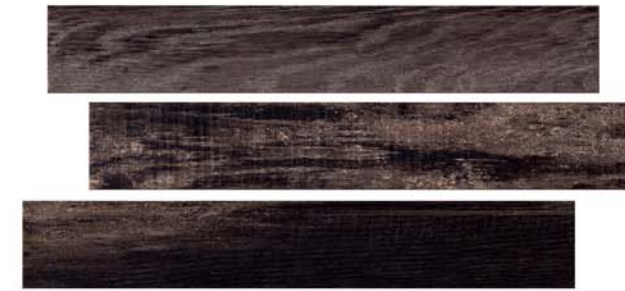

Alaska White

GRES FINE PORCELLANATO SMALTATO
GLAZED FINE PORCELAIN STONEWARE

* V3 ** V4 R9
SPESSORE | THICKNESS
10 mm.

Alaska White **

Alaska Black **

Alaska Gold *

Alaska Grey *

Alaska Silver *

Alaska Pecan *

Alaska Walnut *

Alaska Sand *

6,5x40 - 2 5/16" x 16"

03.2017 Rev. 0

ALASKA

FREE YOUR
IMAGINATION

ITALIAN TILE COLLECTIONS