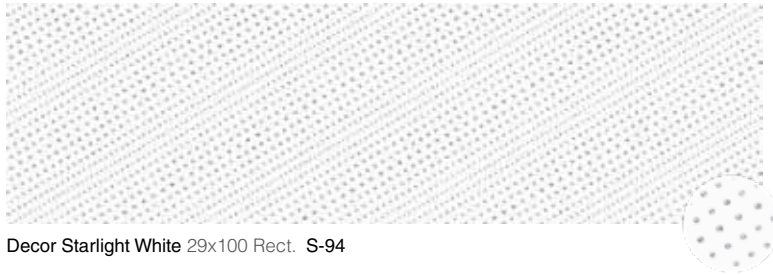

## 29x100 Rect.

11"x39" Rect.

Inspire White 29x100 Rect. B-100

Inspire Snorkel 29x100 Rect. B-100

Decor Starlight White 29x100 Rect. S-94

Decor Starlight Snorkel 29x100 Rect. S-94

Revelation White 29x100 Rect. B-98