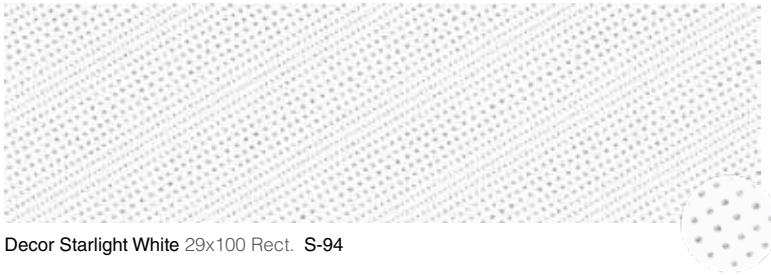

Decor Starlight White 29x100 Rect. S-94