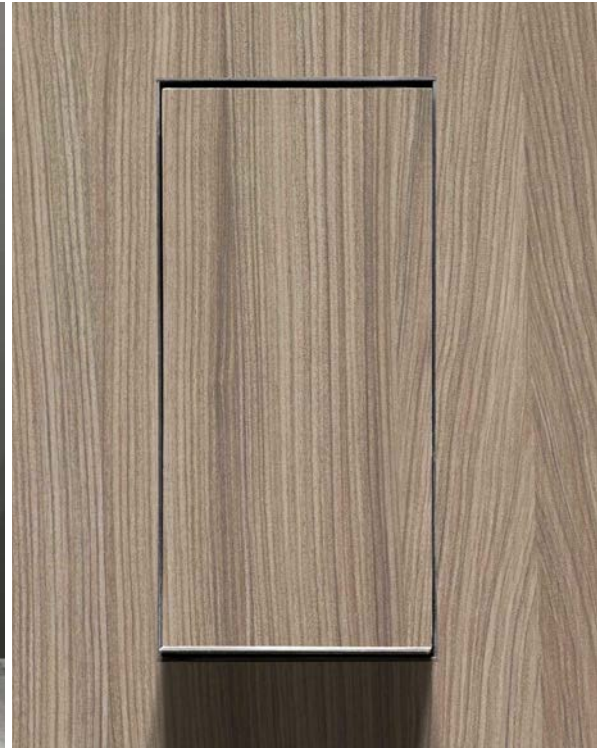

Sentitevi liberi di esprimere il vostro stile

Feel free to express your style

Sentitevi liberi di esprimere il vostro stile, Sesamo si inserisce perfettamente in ogni superficie, diventa pietra, legno, metallo, carta da parati... sentitevi liberi di inventare...
Feel free to express your style, Sesamo fits perfectly into any surface, like stone, wood, metal, wallpaper... feel free to use your imagination ...