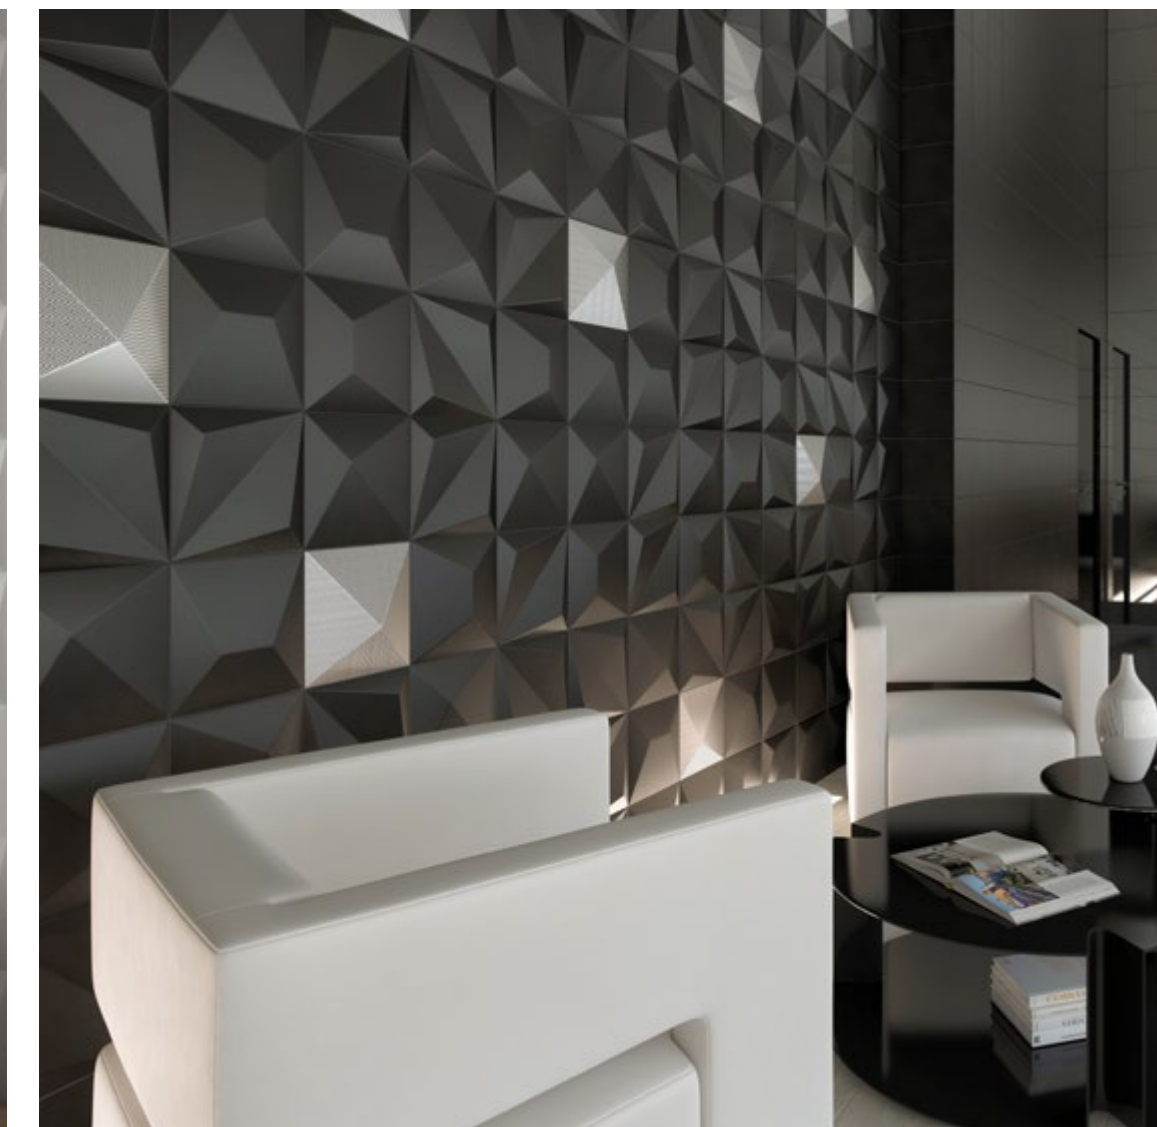

• = Ok C = Consultar/Consult

187343 Origami Black 25x25 cm./9.8"x9.8"	•	•	•	•
187330 Shapes Smoke 25x25 cm./9.8"x9.8"	•	•	•	•

• = Ok C = Consultar/Consult

187278 Lavabo Guess 40x50x15 cm./15.7"x19.7"x5.9"										
187353 Multishapes Silver 25x25 cm./9.8"x9.8"	•	•								
187349 Multishapes White Gloss 25x25 cm./9.8"x9.8"	•	•						•	•	
187331 Shapes White Gloss 25x25 cm./9.8"x9.8"	•	•						•	•	