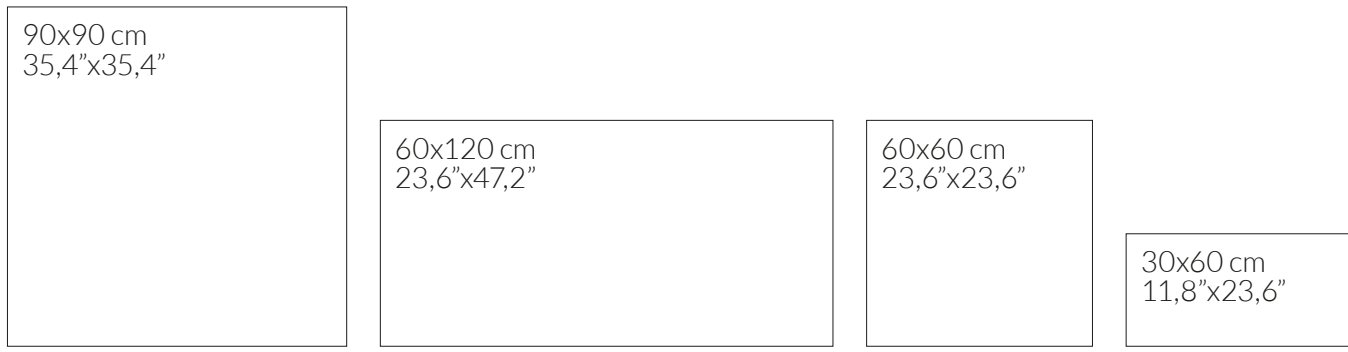

SHELLSTONE collection

wall: SHELLSTONE R90 LOT GREY (30x90 cm).
floor: SHELLSTONE 60 GREY (60x60 cm).

wall: SHELLSTONE 120 GREIGE (60x120 cm).
floor: LEGNO 20 | DRY 20 FAGGIO (19,4x120 cm), LEGNO 30 | DRY 30 FAGGIO (30x120 cm).

| ESCALA DE LA GRÁFICA 1/2 · GRAPHIC SCALE 1/2 |

SHELLSTONE 9090|120|60

| COLORES DISPONIBLES · AVAILABLE COLORS |

CREAM [E] **WHITE** [E] **GREY** [E] **GREIGE** [E]

wall: SHELLSTONE R90 LOT GREIGE (30x90 cm)
 floor: SHELLSTONE 60 GREIGE (60x60 cm)