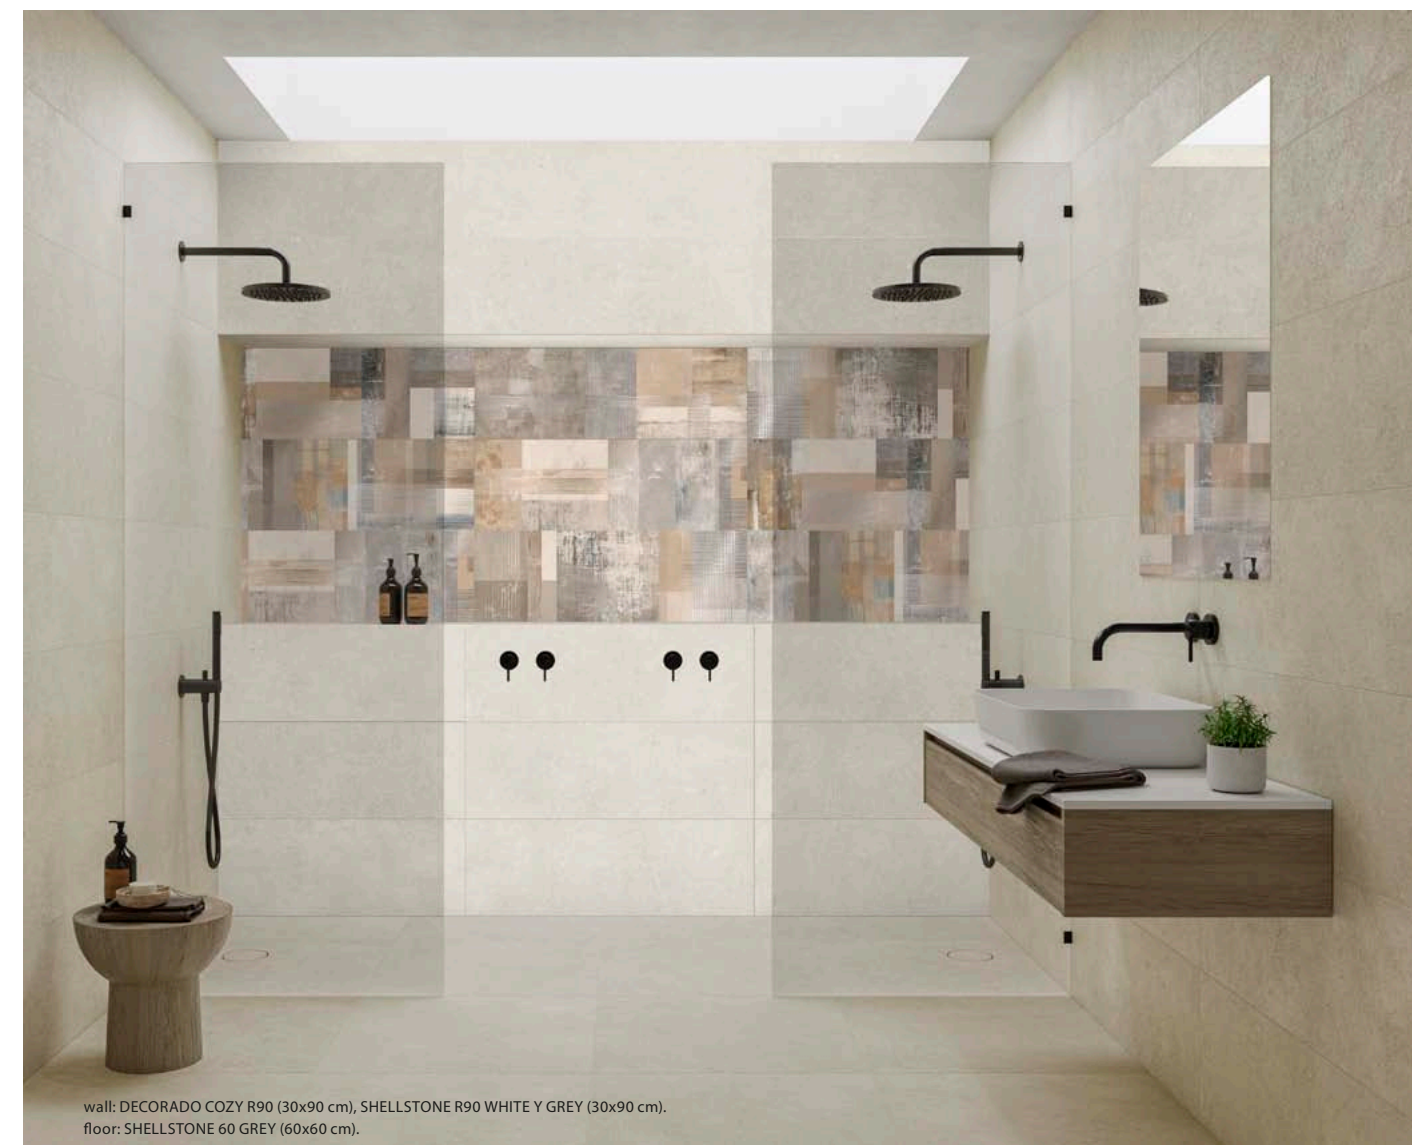

SHELLSTONE R90 LOT WHITE
| ESCALA DE LA PIEZA 1/4 - WALLTILE SCALE 1/4 |

SHELLSTONE R90

| COLORES DISPONIBLES - AVAILABLE COLORS |

CREAM

WHITE

GREY

GREIGE

wall: DECORADO COZY R90 (30x90 cm), SHELLSTONE R90 WHITE Y GREY (30x90 cm).
floor: SHELLSTONE 60 GREIGE (60x60 cm).