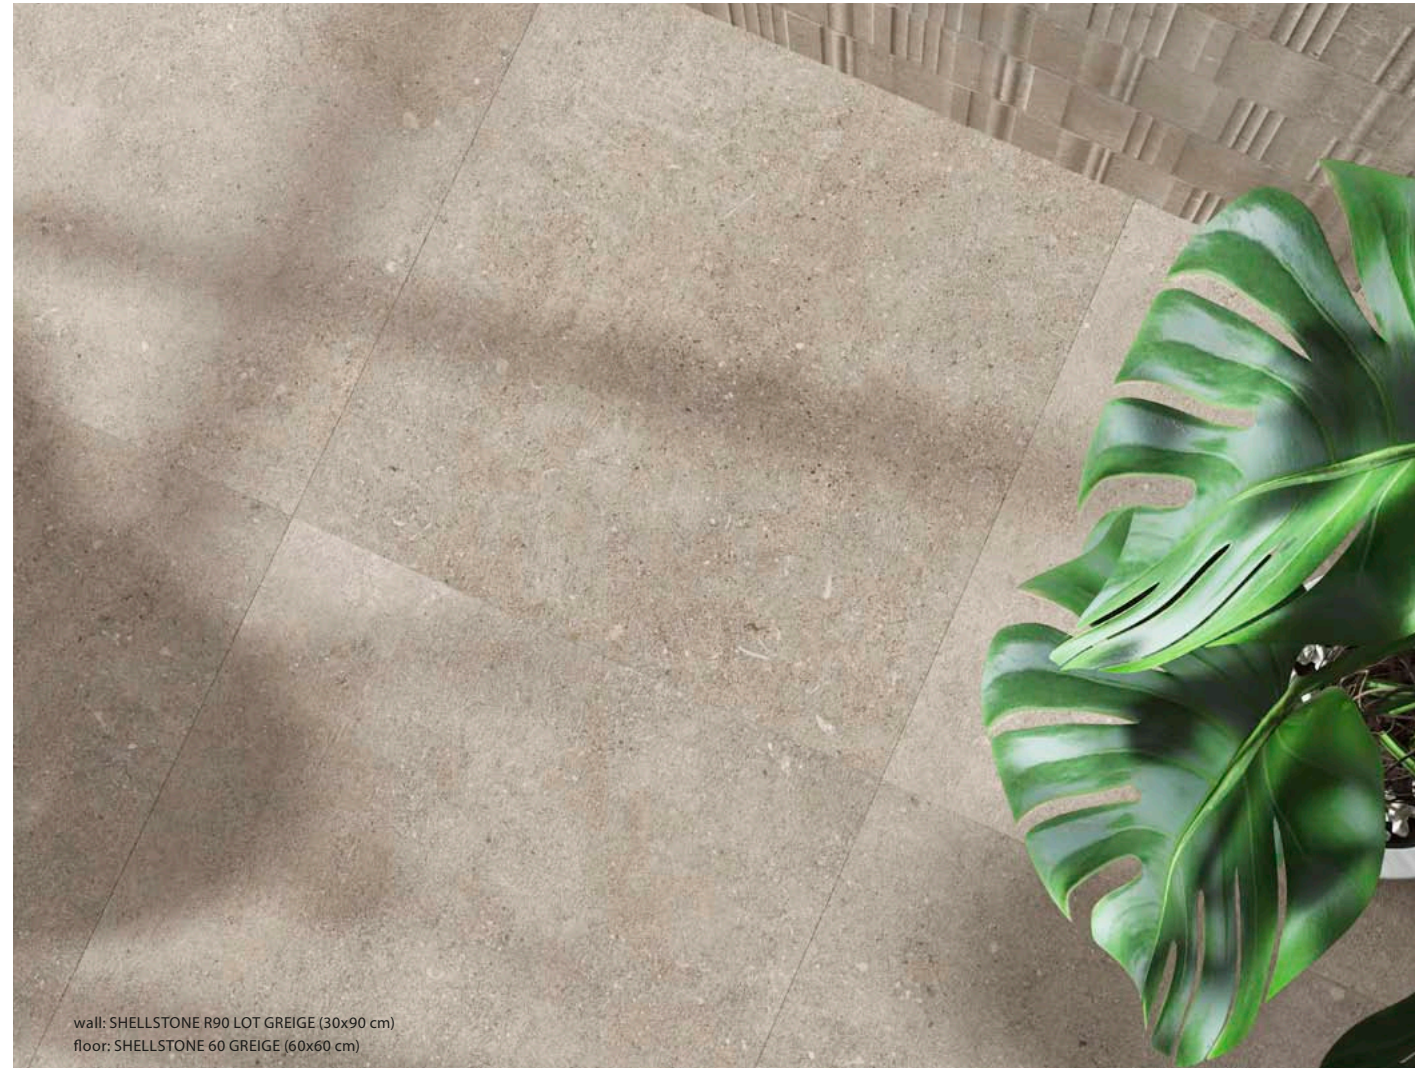

| ESCALA DE LA GRÁFICA 1/2 · GRAPHIC SCALE 1/2 |

SHELLSTONE 9090|120|60

| COLORES DISPONIBLES · AVAILABLE COLORS |

CREAM [E] **WHITE** [E] **GREY** [E] **GREIGE** [E]

wall: SHELLSTONE R90 LOT GREIGE (30x90 cm)
 floor: SHELLSTONE 60 GREIGE (60x60 cm)