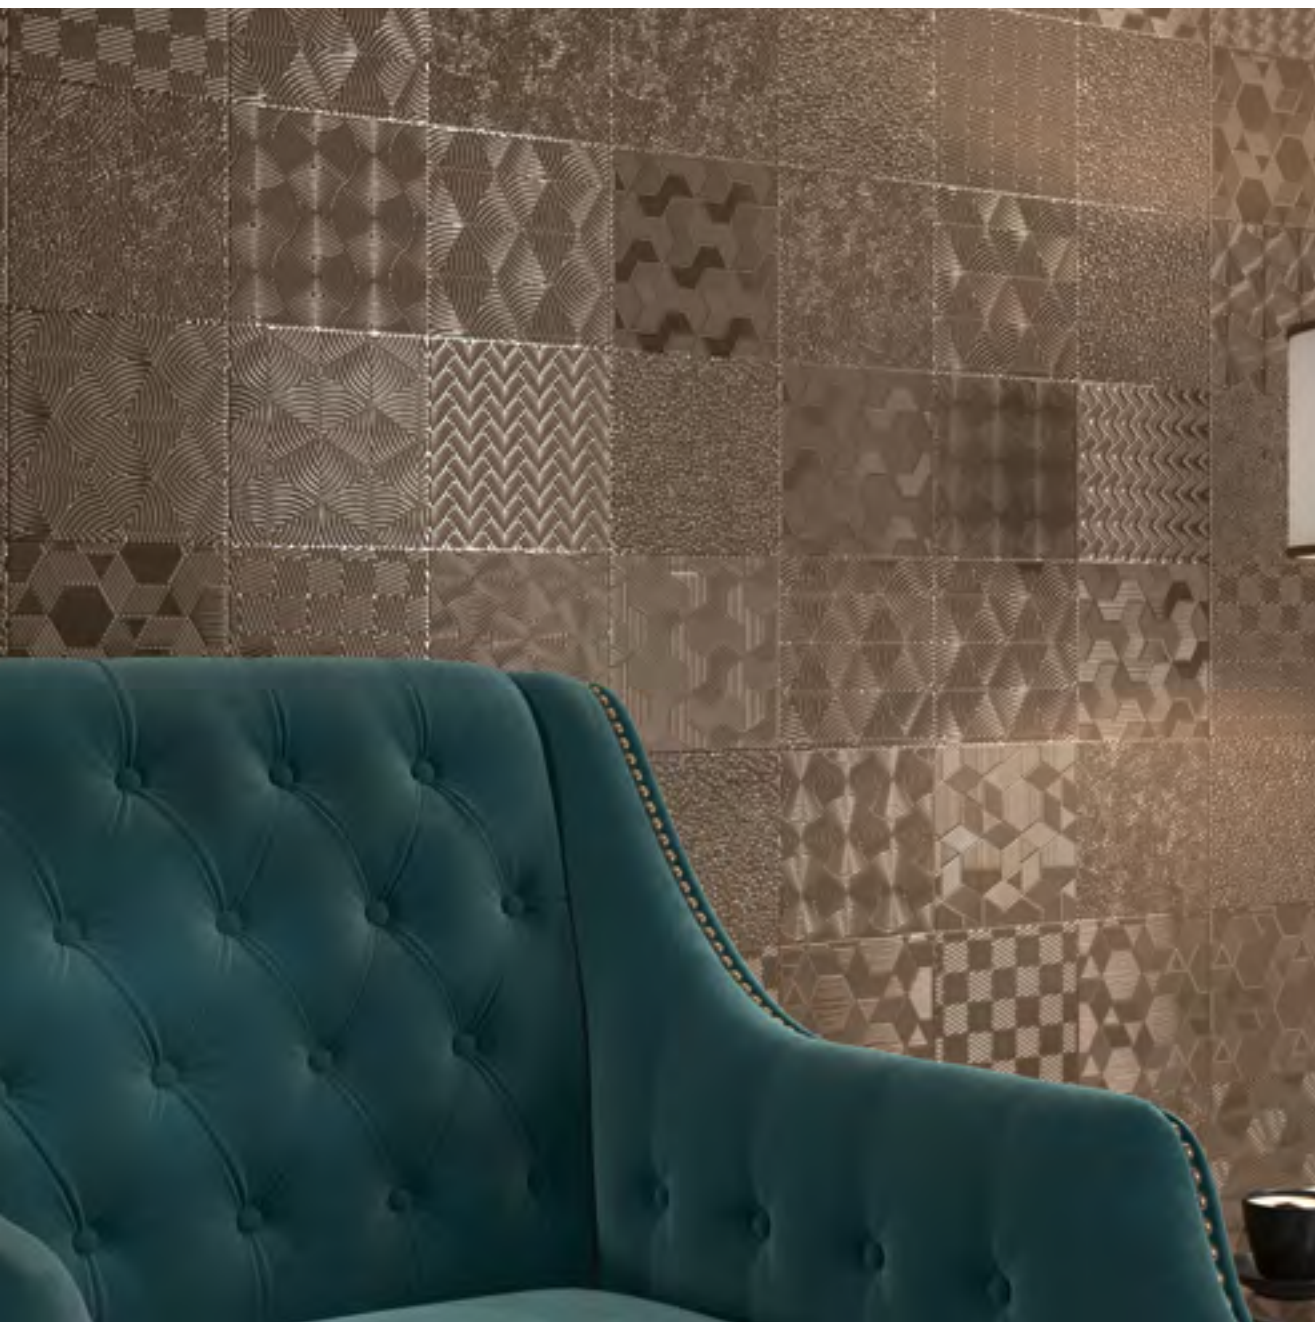

SHINE

PASTA BLANCA / WHITE BODY

188094 Shine
15x15 cm./5.9"x5.9" M950

188094 Shine 15x15 cm./5.9"x5.9"

● = Ok C = Consultar/Consult