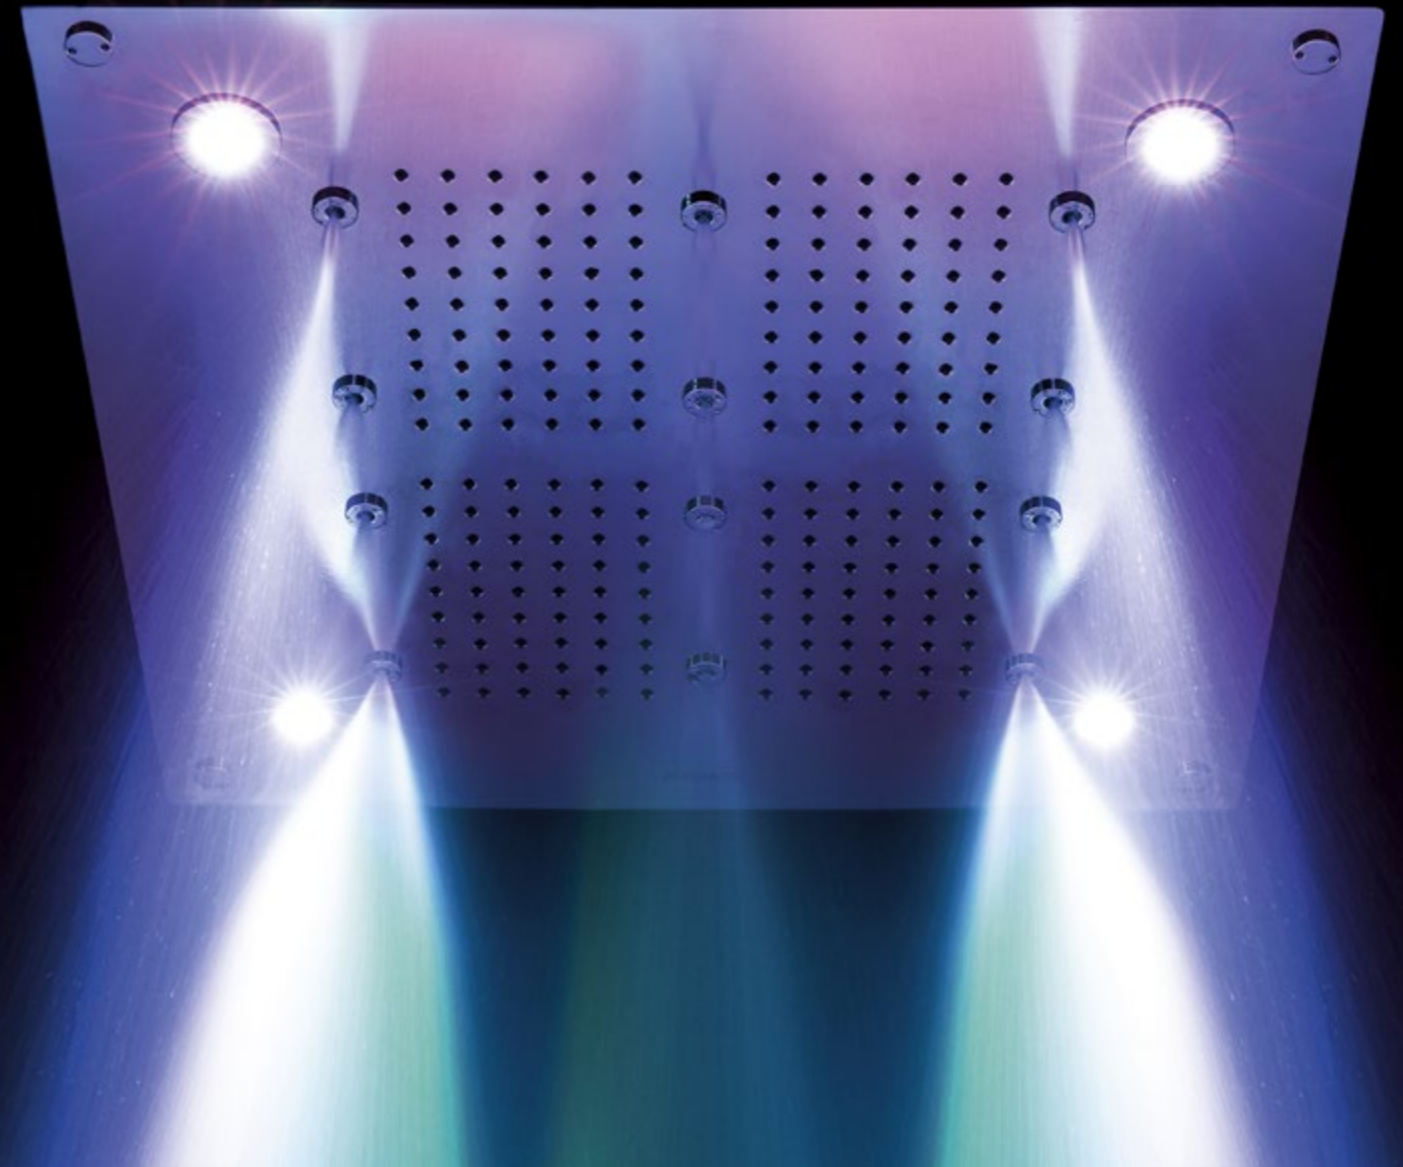

Soffione 600x600 in acciaio inox a soffitto. Getti: pioggia, lama, nebulizzato e tropicale. Cromoterapia e aromaterapia
600x600 ceiling mounted stainless steel shower head. Jets: rain, blade, atomising and tropical. Chromo and aromatherapy
600x600 chorro en acero inox de techo. Chorros: lluvia, lama, nebulizado y tropical. Cromoterapia y aromaterapia

Soffione 420x420 in acciaio inox a soffitto. Getti: pioggia, e nebulizzato. Cromoterapia e aromaterapia
420x420 ceiling mounted stainless steel shower head. Jets: rain and atomising. Chromo and aromatherapy
420x420 chorro en acero inox de techo. Chorros: lluvia y nebulizado. Cromoterapia y aromaterapia

252

253