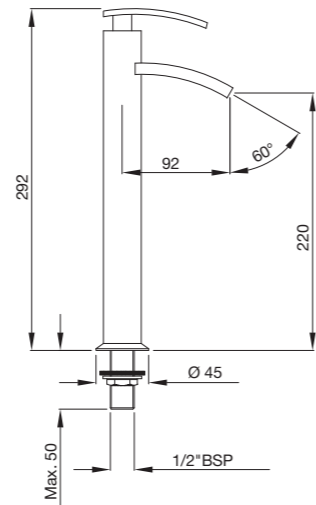

**SIG-41121**

Floor Mounted Single Lever Bath Mixer with Provision for Hand Shower  
flow rate: 15.32 l/min\*

**SIG-41213B**

Single Lever 1-Hole Bidet Mixer with Popup waste system with 375mm Long Braided Hoses  
flow rate: 6.43 l/min\*

**SIG-41001**  
Pillar Cock with Base Flange  
flow rate: 7.05 l/min\*

**SIG-41021**  
Pillar Cock with 170mm Extension Body & Base Flange  
flow rate: 7.02 l/min\*

**SIG-41037**  
Bib Cock with Wall Flange  
flow rate: 6.71 l/min\*

**SIG-41041**  
2 Way Bib Cock with Wall Flange  
flow rate: 6.82 l/min\*

**SIG-41053**

Angular Stop Cock with Wall Flange  
 flow rate: 47.00 l/min\*

**SIG-41083**

Concealed Stop Cock with Adjustable Wall Flange size 15mm  
 flow rate: 47.00 l/min\*

## SIGNAC | CERAMICS

A design to be treasured, Signac is a blend of soft curves, and sharp detail. The sculpted oval shape is made to be admired.

**SGS-WHT-41803**  
 Wall Hung Basin with Fixing Accessories  
 Size : 800 x 500 x 160 mm