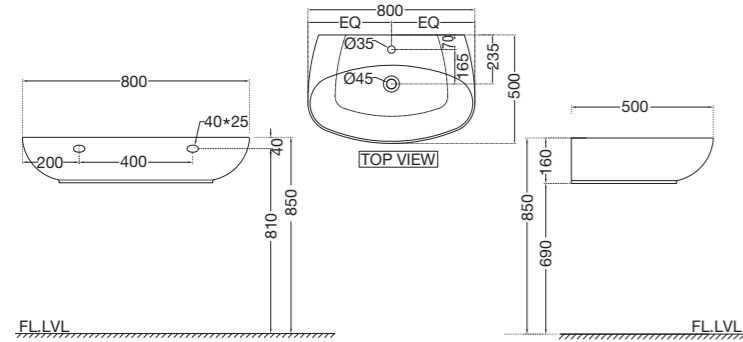

**SIG-41041**  
2 Way Bib Cock with Wall Flange  
flow rate: 6.82 l/min\*

**SIG-41053**

Angular Stop Cock with Wall Flange  
 flow rate: 47.00 l/min\*

**SIG-41083**

Concealed Stop Cock with Adjustable Wall Flange size 15mm  
 flow rate: 47.00 l/min\*

Also available

**SIG-41089**

Concealed Stop Cock with Adjustable Wall Flange size 20mm  
 flow rate: 47.00 l/min\*

\*at 3 bar pressure

## SIGNAC | CERAMICS

A design to be treasured, Signac is a blend of soft curves, and sharp detail. The sculpted oval shape is made to be admired.

**SGS-WHT-41803**  
 Wall Hung Basin with Fixing Accessories  
 Size : 800 x 500 x 160 mm

**SGS-WHT-41805**  
 Wall Hung Basin with Fixing Accessories  
 Size: 1000 x 520 x 160 mm

**SGS-WHT-41953**  
 Rimless Wall hung WC with UF soft close slim seat cover; Hinges, Accessories Set  
 Size : 370 x 560 x 355 mm