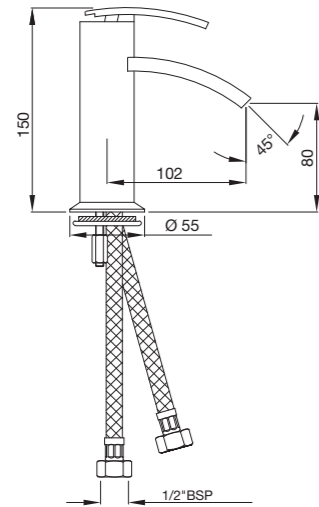

**SIG-41009B**

Single Lever Tall Boy with 140mm Extension Body, Fixed Spout without  
 Popup Waste System with 600mm Long Braided Hoses  
 flow rate: 6.25 l/min\*

**SIG-41027**

Floor Mounted Single Lever Basin Mixer  
 flow rate: 7.23 l/min\*

**SIG-41233**

Single Lever Concealed Basin Mixer (Wall Mounted) with Spout  
 (Composite One Piece Body)  
 flow rate: 8.06 l/min\*

**SIG-41065**

Single Lever Concealed Divertor for Bath & Shower Mixer with Button Assembly on Upper Side  
 flow rate: 30.97 l/min\*

**SIG-41079**

Single Lever High Flow Concealed Divertor for Bath & Shower

**SIG-41139**

Single Lever Concealed Shower Mixer for Connection to Overhead Shower  
 flow rate: 27.90 l/min\*

**SIG-41119**

Single Lever Wall Mixer with Provision for Hand Shower but without Hand Shower  
 flow rate: 12.68 l/min\*

Also available

**SIG-41089**

Concealed Stop Cock with Adjustable Wall Flange size 20mm  
 flow rate: 47.00 l/min\*

\*at 3 bar pressure