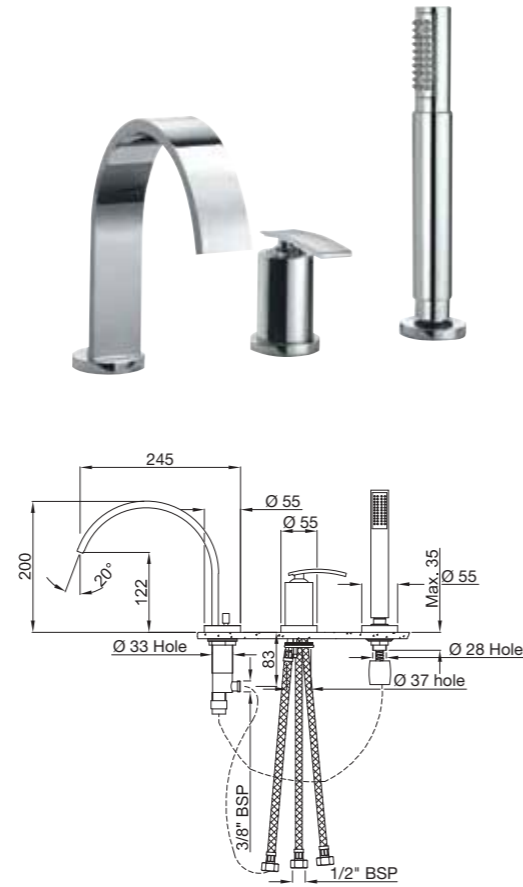

**SIG-41009B**

Single Lever Tall Boy with 140mm Extension Body, Fixed Spout without  
 Popup Waste System with 600mm Long Braided Hoses  
 flow rate: 6.25 l/min\*

**SIG-41027**

Floor Mounted Single Lever Basin Mixer  
 flow rate: 7.23 l/min\*

**SIG-41233**

Single Lever Concealed Basin Mixer (Wall Mounted) with Spout  
 (Composite One Piece Body)  
 flow rate: 8.06 l/min\*

**SIG-41065**

Single Lever Concealed Divertor for Bath & Shower Mixer with Button Assembly on Upper Side  
 flow rate: 30.97 l/min\*

**SIG-41079**

Single Lever High Flow Concealed Divertor for Bath & Shower

**SIG-41139**

Single Lever Concealed Shower Mixer for Connection to Overhead Shower  
 flow rate: 27.90 l/min\*

**SIG-41119**

Single Lever Wall Mixer with Provision for Hand Shower but without Hand Shower  
 flow rate: 12.68 l/min\*

**SIG-41159**

Single Lever Exposed Shower Mixer with Shower Pipe but without Overhead Shower

**SIG-41277**

Single Lever 3 Hole Bathtub Mixer Consisting of Spout, Hand shower & Divertor  
flow rate: 18.71 l/min\*