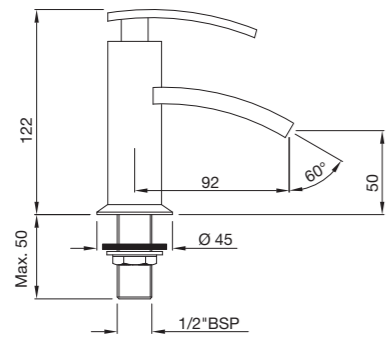

**SIG-41121**

Floor Mounted Single Lever Bath Mixer with Provision for Hand Shower  
flow rate: 15.32 l/min\*

**SIG-41213B**

Single Lever 1-Hole Bidet Mixer with Popup waste system with 375mm Long Braided Hoses  
flow rate: 6.43 l/min\*

**SIG-41001**  
Pillar Cock with Base Flange  
flow rate: 7.05 l/min\*

**SIG-41021**  
Pillar Cock with 170mm Extension Body & Base Flange  
flow rate: 7.02 l/min\*

**SIG-41037**  
Bib Cock with Wall Flange  
flow rate: 6.71 l/min\*

**SIG-41041**  
2 Way Bib Cock with Wall Flange  
flow rate: 6.82 l/min\*

**SIG-41053**

Angular Stop Cock with Wall Flange  
 flow rate: 47.00 l/min\*

**SIG-41083**

Concealed Stop Cock with Adjustable Wall Flange size 15mm  
 flow rate: 47.00 l/min\*

## SIGNAC | CERAMICS

A design to be treasured, Signac is a blend of soft curves, and sharp detail. The sculpted oval shape is made to be admired.

**SGS-WHT-41803**  
 Wall Hung Basin with Fixing Accessories  
 Size : 800 x 500 x 160 mm