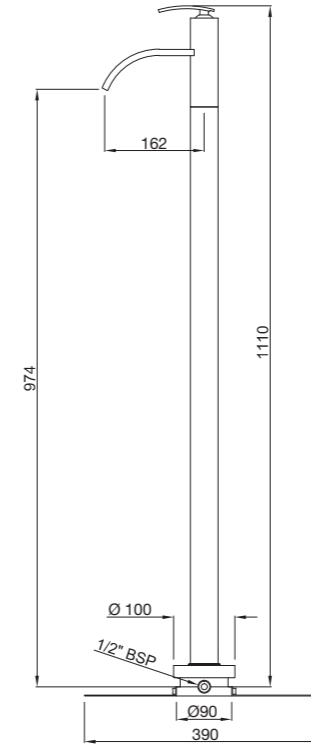

**SIG-41009B**

Single Lever Tall Boy with 140mm Extension Body, Fixed Spout without  
 Popup Waste System with 600mm Long Braided Hoses  
 flow rate: 6.25 l/min\*

**SIG-41027**

Floor Mounted Single Lever Basin Mixer  
 flow rate: 7.23 l/min\*

**SIG-41233**

Single Lever Concealed Basin Mixer (Wall Mounted) with Spout  
 (Composite One Piece Body)  
 flow rate: 8.06 l/min\*

**SIG-41065**

Single Lever Concealed Divertor for Bath & Shower Mixer with Button Assembly on Upper Side  
 flow rate: 30.97 l/min\*

**SIG-41079**

Single Lever High Flow Concealed Divertor for Bath & Shower

**SIG-41139**

Single Lever Concealed Shower Mixer for Connection to Overhead Shower  
 flow rate: 27.90 l/min\*

**SIG-41119**

Single Lever Wall Mixer with Provision for Hand Shower but without Hand Shower  
 flow rate: 12.68 l/min\*

**SIG-41159**

Single Lever Exposed Shower Mixer with Shower Pipe but without Overhead Shower

**SIG-41277**

Single Lever 3 Hole Bathtub Mixer Consisting of Spout, Hand shower & Divertor  
flow rate: 18.71 l/min\*