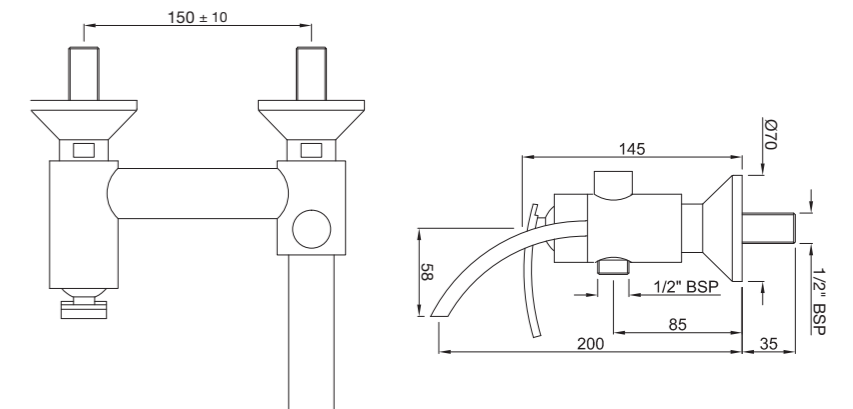

**SIG-41009B**

Single Lever Tall Boy with 140mm Extension Body, Fixed Spout without  
 Popup Waste System with 600mm Long Braided Hoses  
 flow rate: 6.25 l/min\*

**SIG-41027**

Floor Mounted Single Lever Basin Mixer  
 flow rate: 7.23 l/min\*

**SIG-41233**

Single Lever Concealed Basin Mixer (Wall Mounted) with Spout  
 (Composite One Piece Body)  
 flow rate: 8.06 l/min\*

**SIG-41065**

Single Lever Concealed Divertor for Bath & Shower Mixer with Button Assembly on Upper Side  
 flow rate: 30.97 l/min\*

**SIG-41079**

Single Lever High Flow Concealed Divertor for Bath & Shower

**SIG-41139**

Single Lever Concealed Shower Mixer for Connection to Overhead Shower  
 flow rate: 27.90 l/min\*

**SIG-41119**

Single Lever Wall Mixer with Provision for Hand Shower but without Hand Shower  
 flow rate: 12.68 l/min\*

**SIG-41159**

Single Lever Exposed Shower Mixer with Shower Pipe but without Overhead Shower

**SIG-41277**

Single Lever 3 Hole Bathtub Mixer Consisting of Spout, Hand shower & Divertor  
flow rate: 18.71 l/min\*