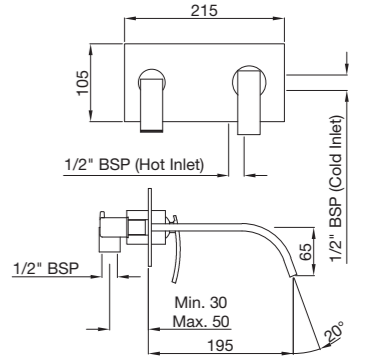

**SIG-41009B**

Single Lever Tall Boy with 140mm Extension Body, Fixed Spout without  
 Popup Waste System with 600mm Long Braided Hoses  
 flow rate: 6.25 l/min\*

**SIG-41027**

Floor Mounted Single Lever Basin Mixer  
 flow rate: 7.23 l/min\*

**SIG-41233**

Single Lever Concealed Basin Mixer (Wall Mounted) with Spout  
 (Composite One Piece Body)  
 flow rate: 8.06 l/min\*

**SIG-41065**

Single Lever Concealed Divertor for Bath & Shower Mixer with Button Assembly on Upper Side  
 flow rate: 30.97 l/min\*

Also available

**SIG-41089**

Concealed Stop Cock with Adjustable Wall Flange size 20mm  
 flow rate: 47.00 l/min\*

\*at 3 bar pressure

**SGS-WHT-41805**  
 Wall Hung Basin with Fixing Accessories  
 Size: 1000 x 520 x 160 mm

**SGS-WHT-41953**  
 Rimless Wall hung WC with UF soft close slim seat cover; Hinges, Accessories Set  
 Size : 370 x 560 x 355 mm