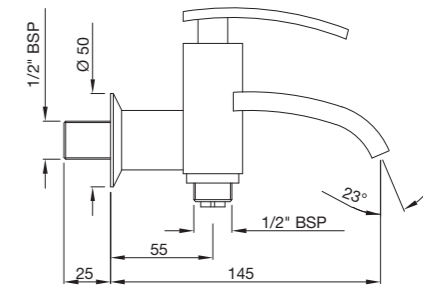

**SIG-41121**

Floor Mounted Single Lever Bath Mixer with Provision for Hand Shower  
flow rate: 15.32 l/min\*

**SIG-41213B**

Single Lever 1-Hole Bidet Mixer with Popup waste system with 375mm Long Braided Hoses  
flow rate: 6.43 l/min\*

**SIG-41001**  
Pillar Cock with Base Flange  
flow rate: 7.05 l/min\*

**SIG-41021**  
Pillar Cock with 170mm Extension Body & Base Flange  
flow rate: 7.02 l/min\*

**SIG-41037**  
Bib Cock with Wall Flange  
flow rate: 6.71 l/min\*

**SIG-41041**  
2 Way Bib Cock with Wall Flange  
flow rate: 6.82 l/min\*

**SIG-41053**

Angular Stop Cock with Wall Flange  
 flow rate: 47.00 l/min\*

**SIG-41083**

Concealed Stop Cock with Adjustable Wall Flange size 15mm  
 flow rate: 47.00 l/min\*

## SIGNAC | CERAMICS

A design to be treasured, Signac is a blend of soft curves, and sharp detail. The sculpted oval shape is made to be admired.

**SGS-WHT-41803**  
 Wall Hung Basin with Fixing Accessories  
 Size : 800 x 500 x 160 mm