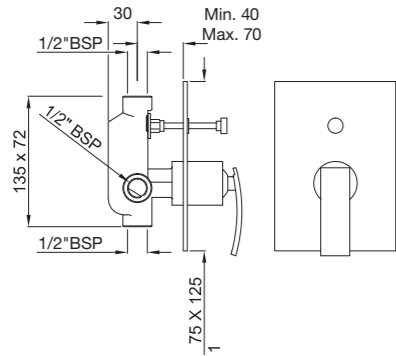

**SIG-41009B**

Single Lever Tall Boy with 140mm Extension Body, Fixed Spout without  
 Popup Waste System with 600mm Long Braided Hoses  
 flow rate: 6.25 l/min\*

**SIG-41027**

Floor Mounted Single Lever Basin Mixer  
 flow rate: 7.23 l/min\*

**SIG-41233**

Single Lever Concealed Basin Mixer (Wall Mounted) with Spout  
 (Composite One Piece Body)  
 flow rate: 8.06 l/min\*

**SIG-41065**

Single Lever Concealed Divertor for Bath & Shower Mixer with Button Assembly on Upper Side  
 flow rate: 30.97 l/min\*

**SIG-41079**

Single Lever High Flow Concealed Divertor for Bath & Shower

**SIG-41139**

Single Lever Concealed Shower Mixer for Connection to Overhead Shower  
 flow rate: 27.90 l/min\*

**SIG-41119**

Single Lever Wall Mixer with Provision for Hand Shower but without Hand Shower  
 flow rate: 12.68 l/min\*

**SGS-WHT-41805**  
 Wall Hung Basin with Fixing Accessories  
 Size: 1000 x 520 x 160 mm

**SGS-WHT-41953**  
 Rimless Wall hung WC with UF soft close slim seat cover; Hinges, Accessories Set  
 Size : 370 x 560 x 355 mm