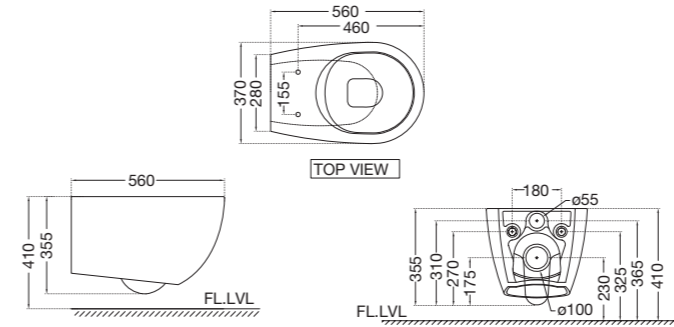

## SIGNAC | CERAMICS

A design to be treasured, Signac is a blend of soft curves, and sharp detail. The sculpted oval shape is made to be admired.

**SGS-WHT-41803**  
 Wall Hung Basin with Fixing Accessories  
 Size : 800 x 500 x 160 mm

**SGS-WHT-41805**  
 Wall Hung Basin with Fixing Accessories  
 Size: 1000 x 520 x 160 mm

**SGS-WHT-41953**  
 Rimless Wall hung WC with UF soft close slim seat cover; Hinges, Accessories Set  
 Size : 370 x 560 x 355 mm

**SGS-WHT-41955**  
 Rimless Back to Wall WC with UF soft close slim seat cover; Hinges, Accessories Set  
 Size : 370 x 560 x 420mm

SGS-WHT-41151

Wall Hung Bidet with Fixing Accessories

Size: 370 x 560 x 340 mm