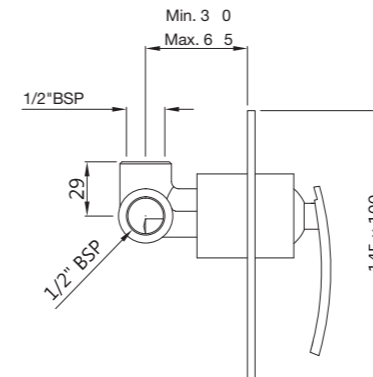

**SIG-41009B**

Single Lever Tall Boy with 140mm Extension Body, Fixed Spout without  
 Popup Waste System with 600mm Long Braided Hoses  
 flow rate: 6.25 l/min\*

**SIG-41027**

Floor Mounted Single Lever Basin Mixer  
 flow rate: 7.23 l/min\*

**SIG-41233**

Single Lever Concealed Basin Mixer (Wall Mounted) with Spout  
 (Composite One Piece Body)  
 flow rate: 8.06 l/min\*

**SIG-41065**

Single Lever Concealed Divertor for Bath & Shower Mixer with Button Assembly on Upper Side  
 flow rate: 30.97 l/min\*

**SIG-41079**

Single Lever High Flow Concealed Divertor for Bath & Shower

**SIG-41139**

Single Lever Concealed Shower Mixer for Connection to Overhead Shower  
 flow rate: 27.90 l/min\*

**SIG-41119**

Single Lever Wall Mixer with Provision for Hand Shower but without Hand Shower  
 flow rate: 12.68 l/min\*

**SIG-41159**

Single Lever Exposed Shower Mixer with Shower Pipe but without Overhead Shower

**SIG-41277**

Single Lever 3 Hole Bathtub Mixer Consisting of Spout, Hand shower & Divertor  
flow rate: 18.71 l/min\*