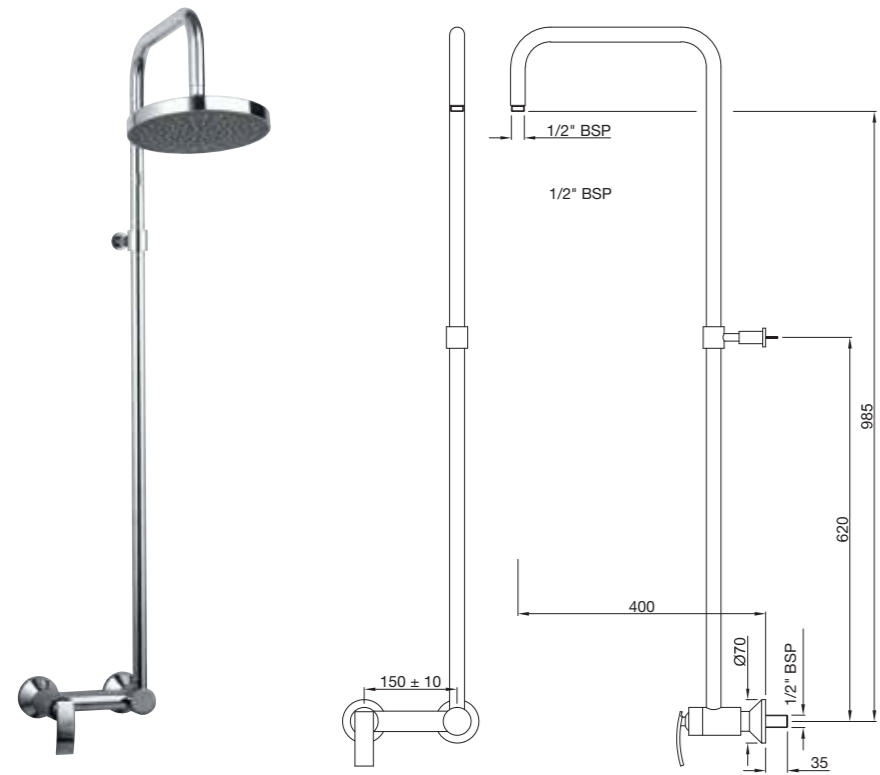

**SIG-41009B**

Single Lever Tall Boy with 140mm Extension Body, Fixed Spout without  
 Popup Waste System with 600mm Long Braided Hoses  
 flow rate: 6.25 l/min\*

**SIG-41027**

Floor Mounted Single Lever Basin Mixer  
 flow rate: 7.23 l/min\*

**SIG-41233**

Single Lever Concealed Basin Mixer (Wall Mounted) with Spout  
 (Composite One Piece Body)  
 flow rate: 8.06 l/min\*

**SIG-41065**

Single Lever Concealed Divertor for Bath & Shower Mixer with Button Assembly on Upper Side  
 flow rate: 30.97 l/min\*

**SIG-41079**

Single Lever High Flow Concealed Divertor for Bath & Shower

**SIG-41139**

Single Lever Concealed Shower Mixer for Connection to Overhead Shower  
 flow rate: 27.90 l/min\*

**SIG-41119**

Single Lever Wall Mixer with Provision for Hand Shower but without Hand Shower  
 flow rate: 12.68 l/min\*

**SIG-41159**

Single Lever Exposed Shower Mixer with Shower Pipe but without Overhead Shower

**SIG-41277**

Single Lever 3 Hole Bathtub Mixer Consisting of Spout, Hand shower & Divertor  
flow rate: 18.71 l/min\*