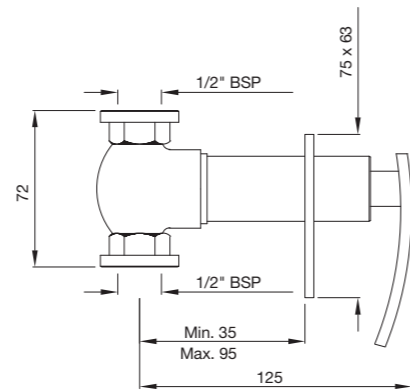

**SIG-41001**  
Pillar Cock with Base Flange  
flow rate: 7.05 l/min\*

**SIG-41021**  
Pillar Cock with 170mm Extension Body & Base Flange  
flow rate: 7.02 l/min\*

**SIG-41037**  
Bib Cock with Wall Flange  
flow rate: 6.71 l/min\*

**SIG-41041**  
2 Way Bib Cock with Wall Flange  
flow rate: 6.82 l/min\*

**SIG-41053**

Angular Stop Cock with Wall Flange  
 flow rate: 47.00 l/min\*

**SIG-41083**

Concealed Stop Cock with Adjustable Wall Flange size 15mm  
 flow rate: 47.00 l/min\*

Also available

**SIG-41089**

Concealed Stop Cock with Adjustable Wall Flange size 20mm  
 flow rate: 47.00 l/min\*

\*at 3 bar pressure

## SIGNAC | CERAMICS

A design to be treasured, Signac is a blend of soft curves, and sharp detail. The sculpted oval shape is made to be admired.

**SGS-WHT-41803**  
 Wall Hung Basin with Fixing Accessories  
 Size : 800 x 500 x 160 mm