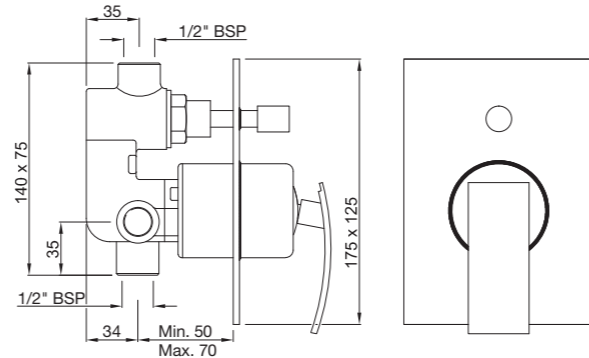

**SIG-41009B**

Single Lever Tall Boy with 140mm Extension Body, Fixed Spout without  
 Popup Waste System with 600mm Long Braided Hoses  
 flow rate: 6.25 l/min\*

**SIG-41027**

Floor Mounted Single Lever Basin Mixer  
 flow rate: 7.23 l/min\*

**SIG-41233**

Single Lever Concealed Basin Mixer (Wall Mounted) with Spout  
 (Composite One Piece Body)  
 flow rate: 8.06 l/min\*

**SIG-41065**

Single Lever Concealed Divertor for Bath & Shower Mixer with Button Assembly on Upper Side  
 flow rate: 30.97 l/min\*

**SIG-41079**

Single Lever High Flow Concealed Divertor for Bath & Shower

**SIG-41139**

Single Lever Concealed Shower Mixer for Connection to Overhead Shower  
 flow rate: 27.90 l/min\*

**SIG-41119**

Single Lever Wall Mixer with Provision for Hand Shower but without Hand Shower  
 flow rate: 12.68 l/min\*

**SGS-WHT-41805**  
 Wall Hung Basin with Fixing Accessories  
 Size: 1000 x 520 x 160 mm

**SGS-WHT-41953**  
 Rimless Wall hung WC with UF soft close slim seat cover; Hinges, Accessories Set  
 Size : 370 x 560 x 355 mm