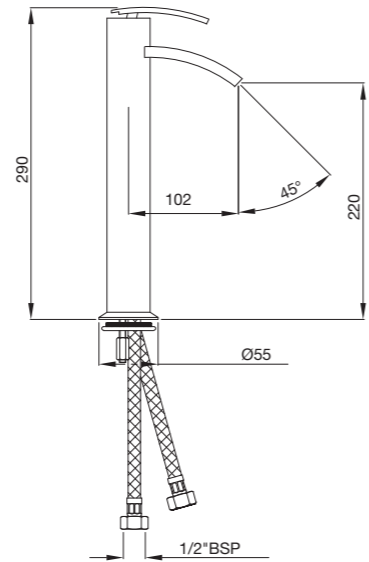

**SIG-41009B**

Single Lever Tall Boy with 140mm Extension Body, Fixed Spout without  
 Popup Waste System with 600mm Long Braided Hoses  
 flow rate: 6.25 l/min\*

**SIG-41027**

Floor Mounted Single Lever Basin Mixer  
 flow rate: 7.23 l/min\*

**SIG-41233**

Single Lever Concealed Basin Mixer (Wall Mounted) with Spout  
 (Composite One Piece Body)  
 flow rate: 8.06 l/min\*

**SIG-41065**

Single Lever Concealed Divertor for Bath & Shower Mixer with Button Assembly on Upper Side  
 flow rate: 30.97 l/min\*

**SIG-41079**

Single Lever High Flow Concealed Divertor for Bath & Shower

**SIG-41139**

Single Lever Concealed Shower Mixer for Connection to Overhead Shower  
 flow rate: 27.90 l/min\*

**SIG-41119**

Single Lever Wall Mixer with Provision for Hand Shower but without Hand Shower  
 flow rate: 12.68 l/min\*

Also available

**SIG-41089**

Concealed Stop Cock with Adjustable Wall Flange size 20mm  
 flow rate: 47.00 l/min\*

\*at 3 bar pressure