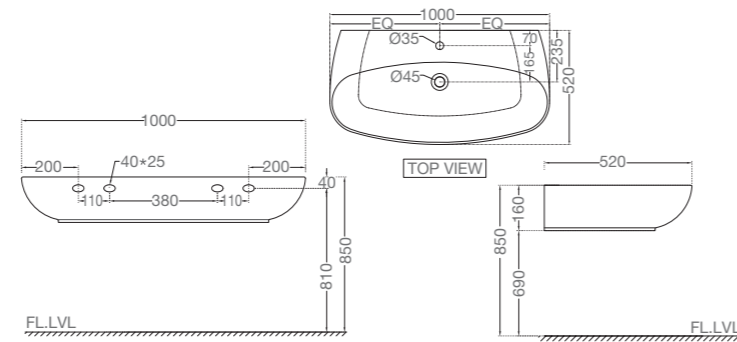

Also available

**SIG-41089**

Concealed Stop Cock with Adjustable Wall Flange size 20mm  
 flow rate: 47.00 l/min\*

\*at 3 bar pressure

## SIGNAC | CERAMICS

A design to be treasured, Signac is a blend of soft curves, and sharp detail. The sculpted oval shape is made to be admired.

**SGS-WHT-41803**  
 Wall Hung Basin with Fixing Accessories  
 Size : 800 x 500 x 160 mm

**SGS-WHT-41805**  
 Wall Hung Basin with Fixing Accessories  
 Size: 1000 x 520 x 160 mm

**SGS-WHT-41953**  
 Rimless Wall hung WC with UF soft close slim seat cover; Hinges, Accessories Set  
 Size : 370 x 560 x 355 mm

**SGS-WHT-41955**  
 Rimless Back to Wall WC with UF soft close slim seat cover; Hinges, Accessories Set  
 Size : 370 x 560 x 420mm

SGS-WHT-41151

Wall Hung Bidet with Fixing Accessories

Size: 370 x 560 x 340 mm