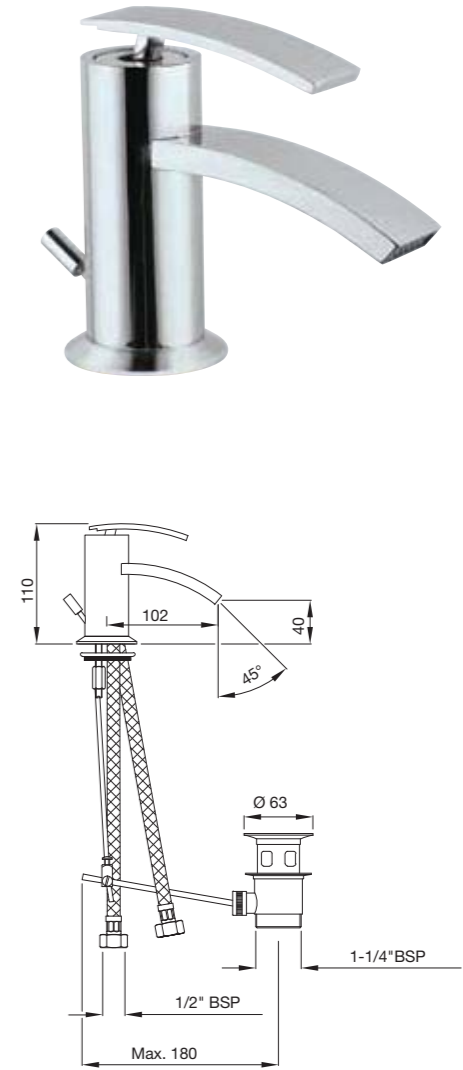

**SIG-41009B**

Single Lever Tall Boy with 140mm Extension Body, Fixed Spout without  
 Popup Waste System with 600mm Long Braided Hoses  
 flow rate: 6.25 l/min\*

**SIG-41027**

Floor Mounted Single Lever Basin Mixer  
 flow rate: 7.23 l/min\*

**SIG-41233**

Single Lever Concealed Basin Mixer (Wall Mounted) with Spout  
 (Composite One Piece Body)  
 flow rate: 8.06 l/min\*

**SIG-41065**

Single Lever Concealed Divertor for Bath & Shower Mixer with Button Assembly on Upper Side  
 flow rate: 30.97 l/min\*

**SIG-41159**

Single Lever Exposed Shower Mixer with Shower Pipe but without Overhead Shower

**SIG-41277**

Single Lever 3 Hole Bathtub Mixer Consisting of Spout, Hand shower & Divertor  
flow rate: 18.71 l/min\*

**SIG-41121**

Floor Mounted Single Lever Bath Mixer with Provision for Hand Shower  
flow rate: 15.32 l/min\*

**SIG-41213B**

Single Lever 1-Hole Bidet Mixer with Popup waste system with 375mm Long Braided Hoses  
flow rate: 6.43 l/min\*