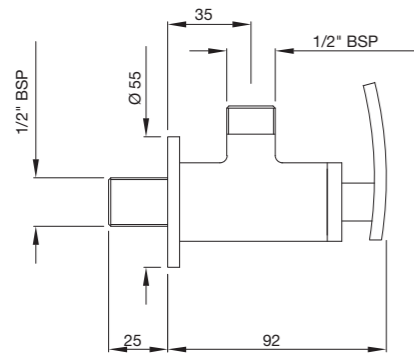

**SIG-41121**

Floor Mounted Single Lever Bath Mixer with Provision for Hand Shower  
flow rate: 15.32 l/min\*

**SIG-41213B**

Single Lever 1-Hole Bidet Mixer with Popup waste system with 375mm Long Braided Hoses  
flow rate: 6.43 l/min\*

**SIG-41001**  
Pillar Cock with Base Flange  
flow rate: 7.05 l/min\*

**SIG-41021**  
Pillar Cock with 170mm Extension Body & Base Flange  
flow rate: 7.02 l/min\*

**SIG-41037**  
Bib Cock with Wall Flange  
flow rate: 6.71 l/min\*

**SIG-41041**  
2 Way Bib Cock with Wall Flange  
flow rate: 6.82 l/min\*

**SIG-41053**

Angular Stop Cock with Wall Flange  
 flow rate: 47.00 l/min\*

**SIG-41083**

Concealed Stop Cock with Adjustable Wall Flange size 15mm  
 flow rate: 47.00 l/min\*

## SIGNAC | CERAMICS

A design to be treasured, Signac is a blend of soft curves, and sharp detail. The sculpted oval shape is made to be admired.

**SGS-WHT-41803**  
 Wall Hung Basin with Fixing Accessories  
 Size : 800 x 500 x 160 mm