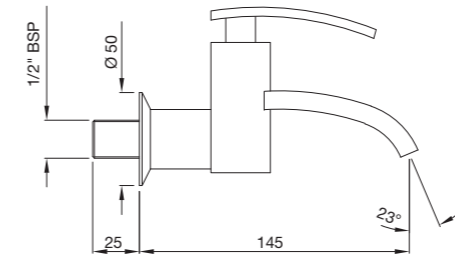

**SIG-41121**

Floor Mounted Single Lever Bath Mixer with Provision for Hand Shower  
flow rate: 15.32 l/min\*

**SIG-41213B**

Single Lever 1-Hole Bidet Mixer with Popup waste system with 375mm Long Braided Hoses  
flow rate: 6.43 l/min\*

**SIG-41001**  
Pillar Cock with Base Flange  
flow rate: 7.05 l/min\*

**SIG-41021**  
Pillar Cock with 170mm Extension Body & Base Flange  
flow rate: 7.02 l/min\*

**SIG-41037**  
Bib Cock with Wall Flange  
flow rate: 6.71 l/min\*

**SIG-41041**  
2 Way Bib Cock with Wall Flange  
flow rate: 6.82 l/min\*

**SIG-41053**

Angular Stop Cock with Wall Flange  
 flow rate: 47.00 l/min\*

**SIG-41083**

Concealed Stop Cock with Adjustable Wall Flange size 15mm  
 flow rate: 47.00 l/min\*

## SIGNAC | CERAMICS

A design to be treasured, Signac is a blend of soft curves, and sharp detail. The sculpted oval shape is made to be admired.

**SGS-WHT-41803**  
 Wall Hung Basin with Fixing Accessories  
 Size : 800 x 500 x 160 mm