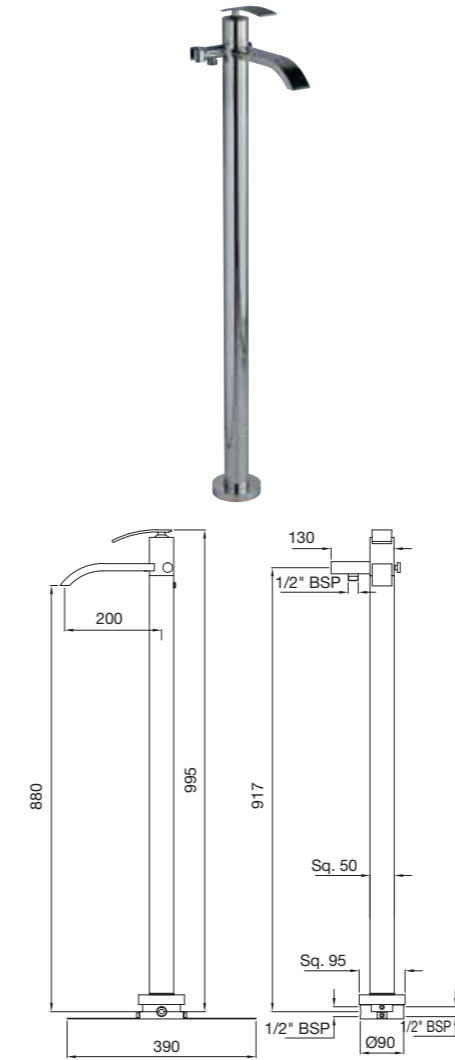

**SIG-41233**

Single Lever Concealed Basin Mixer (Wall Mounted) with Spout  
 (Composite One Piece Body)  
 flow rate: 8.06 l/min\*

**SIG-41065**

Single Lever Concealed Divertor for Bath & Shower Mixer with Button Assembly on Upper Side  
 flow rate: 30.97 l/min\*

**SIG-41079**

Single Lever High Flow Concealed Divertor for Bath & Shower

**SIG-41139**

Single Lever Concealed Shower Mixer for Connection to Overhead Shower  
 flow rate: 27.90 l/min\*

**SIG-41119**

Single Lever Wall Mixer with Provision for Hand Shower but without Hand Shower  
 flow rate: 12.68 l/min\*

**SIG-41159**

Single Lever Exposed Shower Mixer with Shower Pipe but without Overhead Shower

**SIG-41277**

Single Lever 3 Hole Bathtub Mixer Consisting of Spout, Hand shower & Divertor  
flow rate: 18.71 l/min\*

**SIG-41121**

Floor Mounted Single Lever Bath Mixer with Provision for Hand Shower  
flow rate: 15.32 l/min\*

**SIG-41213B**

Single Lever 1-Hole Bidet Mixer with Popup waste system with 375mm Long Braided Hoses  
flow rate: 6.43 l/min\*