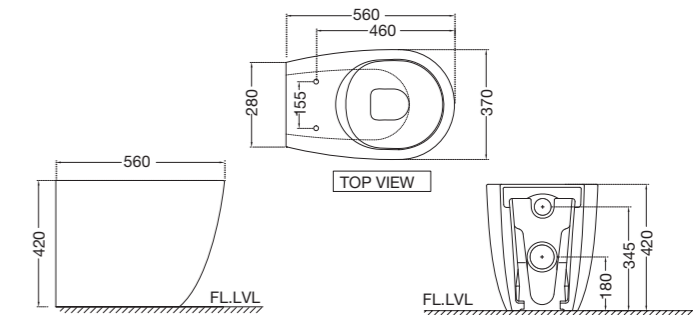

## SIGNAC | CERAMICS

A design to be treasured, Signac is a blend of soft curves, and sharp detail. The sculpted oval shape is made to be admired.

**SGS-WHT-41803**  
 Wall Hung Basin with Fixing Accessories  
 Size : 800 x 500 x 160 mm

**SGS-WHT-41805**  
 Wall Hung Basin with Fixing Accessories  
 Size: 1000 x 520 x 160 mm

**SGS-WHT-41953**  
 Rimless Wall hung WC with UF soft close slim seat cover; Hinges, Accessories Set  
 Size : 370 x 560 x 355 mm

**SGS-WHT-41955**  
 Rimless Back to Wall WC with UF soft close slim seat cover; Hinges, Accessories Set  
 Size : 370 x 560 x 420mm

SGS-WHT-41151

Wall Hung Bidet with Fixing Accessories

Size: 370 x 560 x 340 mm