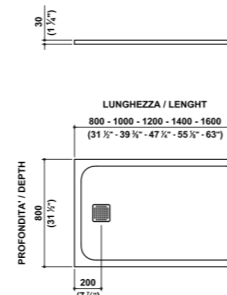

Silkstone Tray is a wide range of shower trays, that combines innovation, design and contemporary elegance. With over 25 different shapes and sizes, the new shower trays are the ideal choice for the widest possible variety of spaces: from standard to corner versions, to extra-long solutions for walk-in showers. Thin, made of Silkstone, they are available in 2 different surface finishes: matt white - completely smooth with a velvety touch, or stone-effect textured white.

Piatto doccia profondità 70 cm
Silkstone tray depth 70 cm

88, 89

Piatto doccia profondità 80 cm
Silkstone tray depth 80 cm

88, 89

Piatto doccia extra long profondità 70/80/90 cm
Extra long silkstone tray depth 70/80/90 cm

88, 89

Piatto doccia angolare profondità 80/90/100 cm
Angular silkstone tray depth 80/90/100 cm

88, 89

Piatto doccia profondità 90 cm
Silkstone tray depth 90 cm

88, 89

Piatto doccia profondità 100 cm
Silkstone tray depth 100 cm