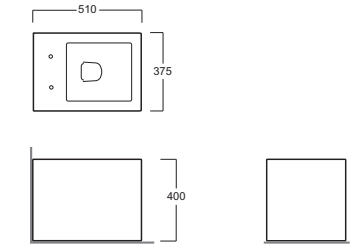

Frozen

Lavabo 70 semi-incasso predisposto monoforo

Semi-inset washbasin 70 pre-punched for single tap hole

Lavabo 70 semi emboîté prédisposé mono trou

Halbeinbauwaschbecken 70, für Einlocharmatur

Раковина 70 полувстроенная с одним намеченным отверстием

FZ 15

Disegni Tecnici
Technical Drawings
Dessins techniques
Technische Zeichnungen
Технические чертежи

Dati per montaggio
Installation Info
Paramètres de montage
Montageangaben
Данные для монтажа

Frozen

Vaso carenato con scarico parete o pavimento (curva tecnica inclusa)

Back to wall WC with wall or floor outlet (curved pipe included)

Cuvette caréné décharge à mur ou au sol (courbe technique incluse)

WC, verkleidet. Wand- oder Bodenanschluss (Inklusive Bogenrohr)

Унитаз приставной. Горизонтальный или вертикальный слив (техническое колено включено в комплектацию)

FZ 01

Disegni Tecnici
Technical Drawings
Dessins techniques
Technische Zeichnungen
Технические чертежи

Dati per montaggio
Installation Info
Paramètres de montage
Montageangaben
Данные для монтажа

FZ 04

Disegni Tecnici
Technical Drawings
Dessins techniques
Technische Zeichnungen
Технические чертежи

Dati per montaggio
Installation Info
Paramètres de montage
Montageangaben
Данные для монтажа

Bidet monoforo carenato

Back to wall bidet with single tap hole

Bidet mono trou caréné

Bidet, Einloch. verkleidet

Биде приставное с одним отверстием

Bidet sospeso monoforo. Completo di set di fissaggio F85

Wall hung bidet with single tap hole. Complete with fixing set F85

Bidet suspendu mono trou complet de set de fixation F85

Hänge-Bidet, Einloch. Inklusive Befestigungsset F85

Биде подвесное с одним отверстием. Комплектуется набором крепежей F85

FZ 19 / F 85