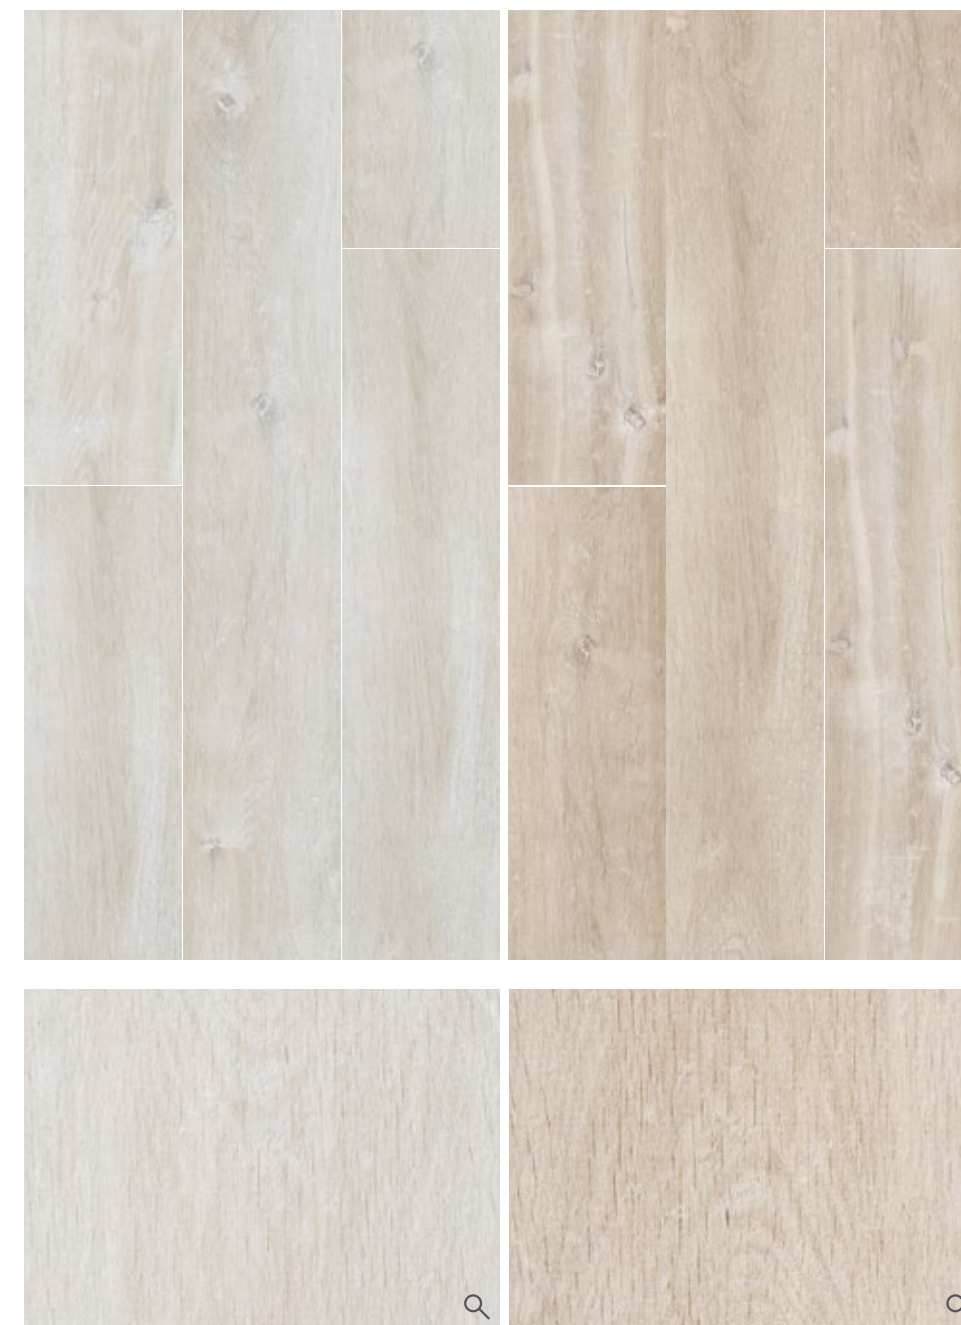

SKANDI

MATT RELIEF RECTIFIED ANTI slip R11 V3 12 FACES

20x120 cm 8x48"

COLORS. COLORES

skandi natural

skandi blanco

skandi natural

20x120 MP20120
anti-slip MP20120-AS