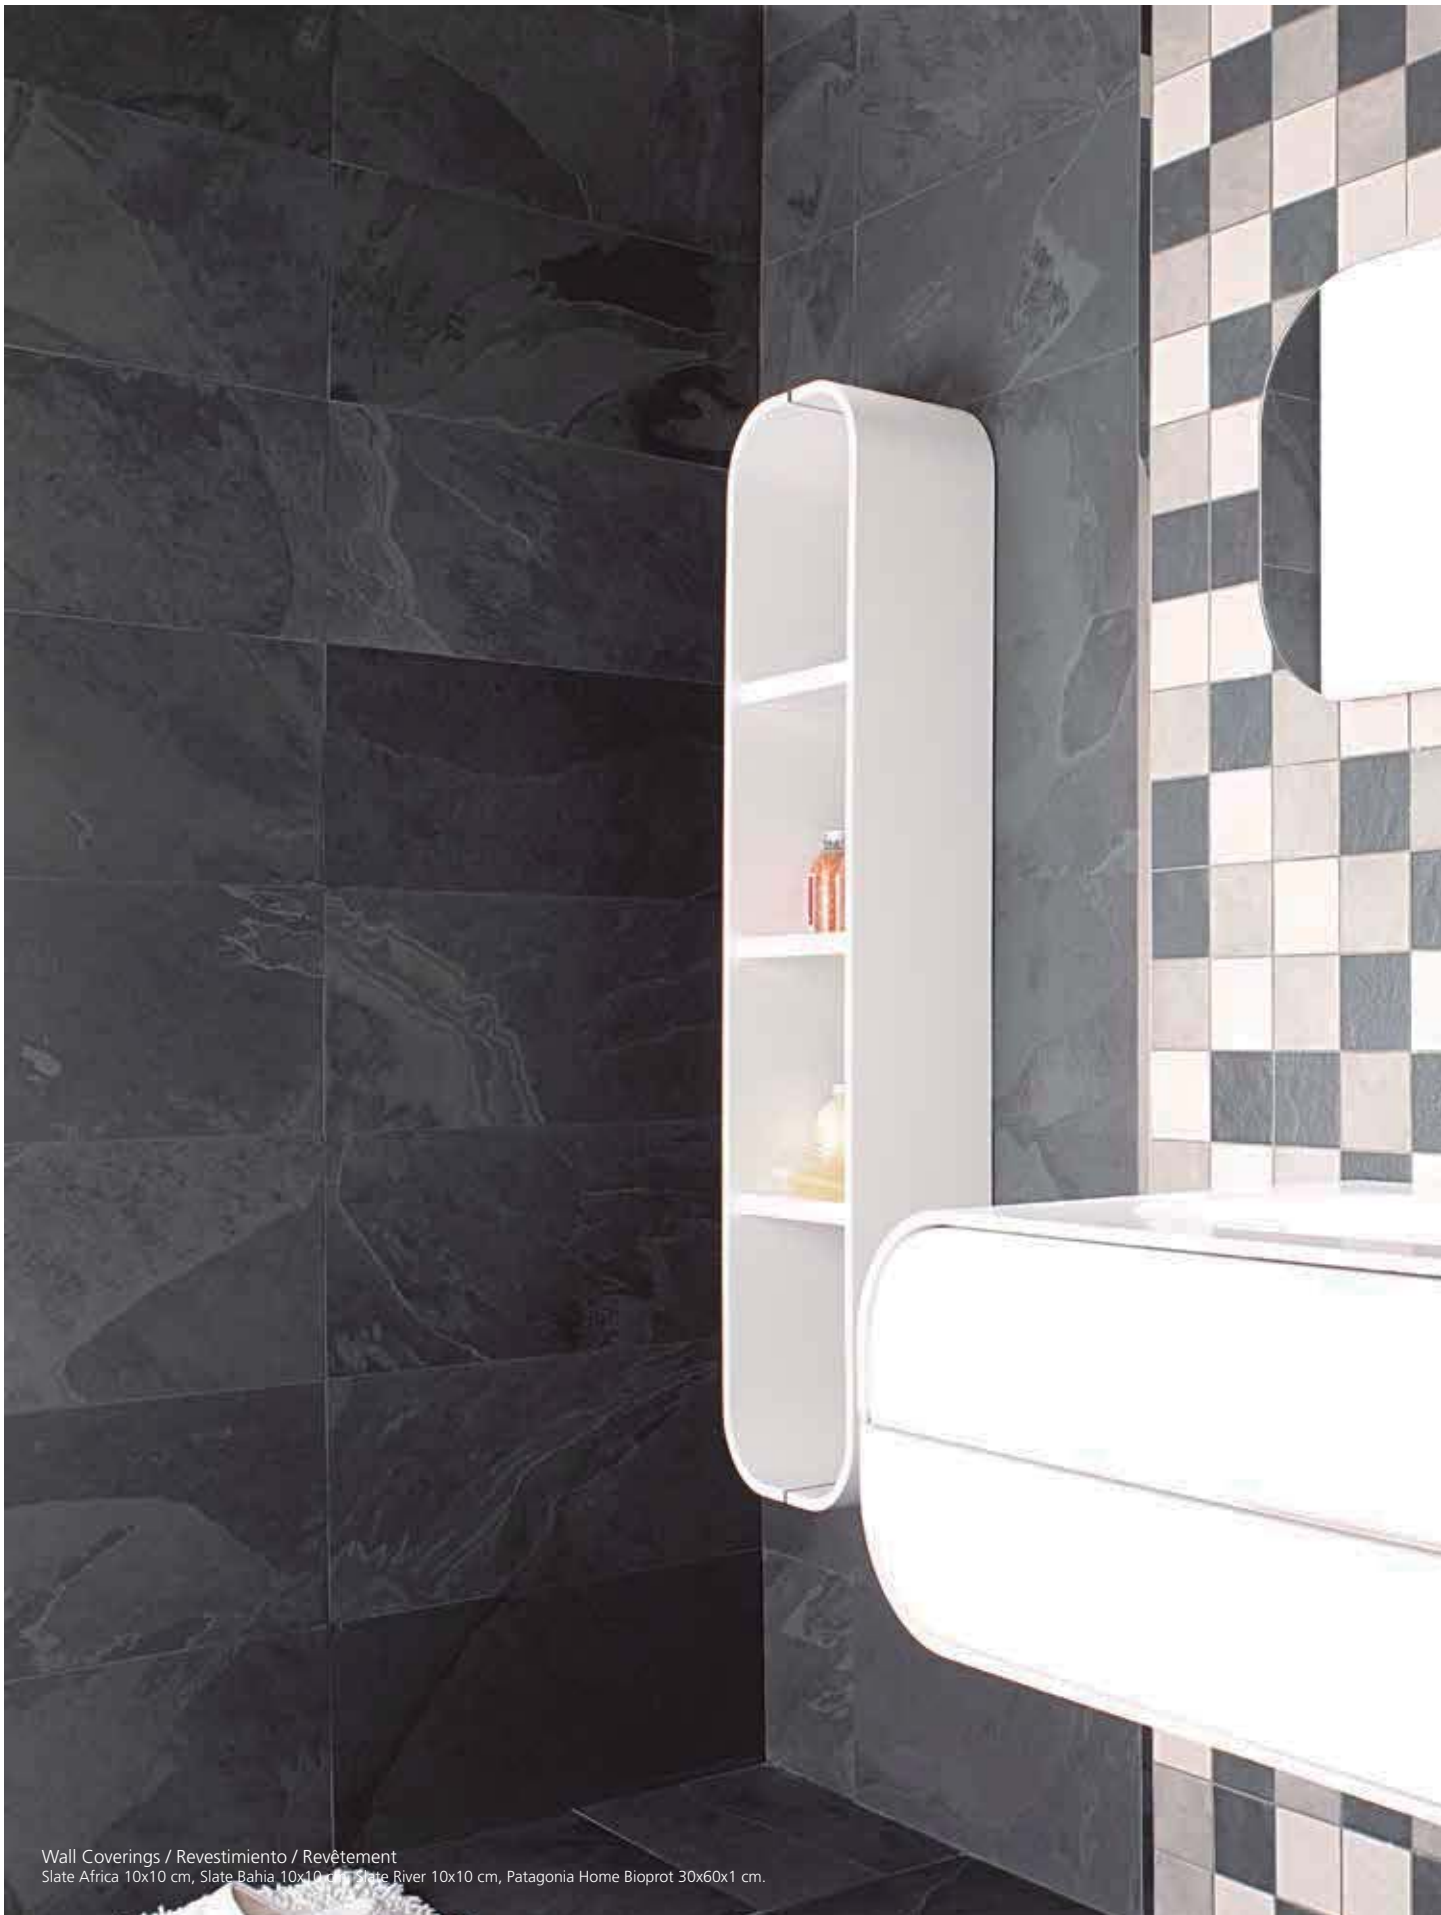

# SLATE

CERAMIC TILES

Wall Coverings / Revestimiento / Revêtement  
Slate Africa 10x10 cm, Slate Bahia 10x10 cm, Slate River 10x10 cm, Patagonia Home Bioprot 30x60x1 cm.