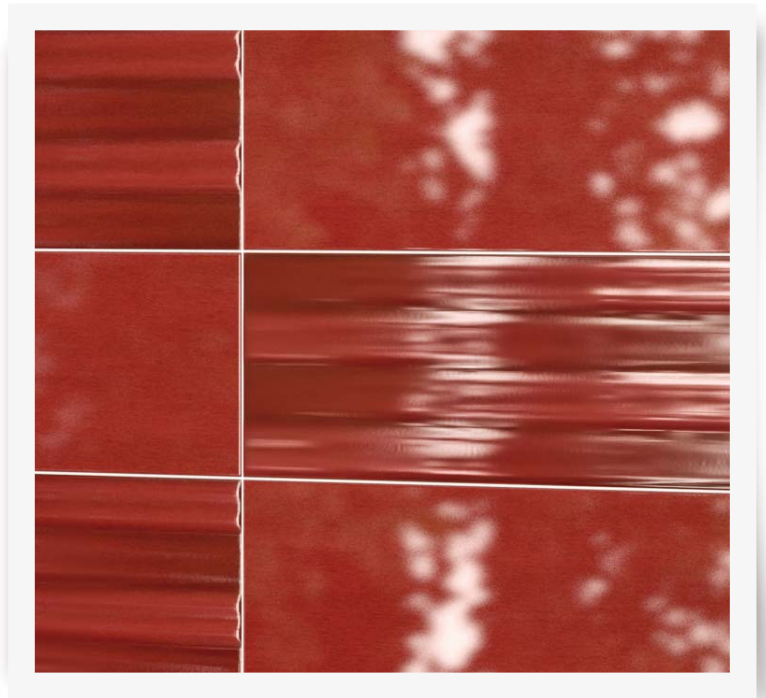

20
cm
60

Mixture 20 × 60 Grey

by new
ker

20
cm
60

Nitro 20 x 60 Black

by new
ker

20
cm
60

Stick 20 × 60 Burgundy