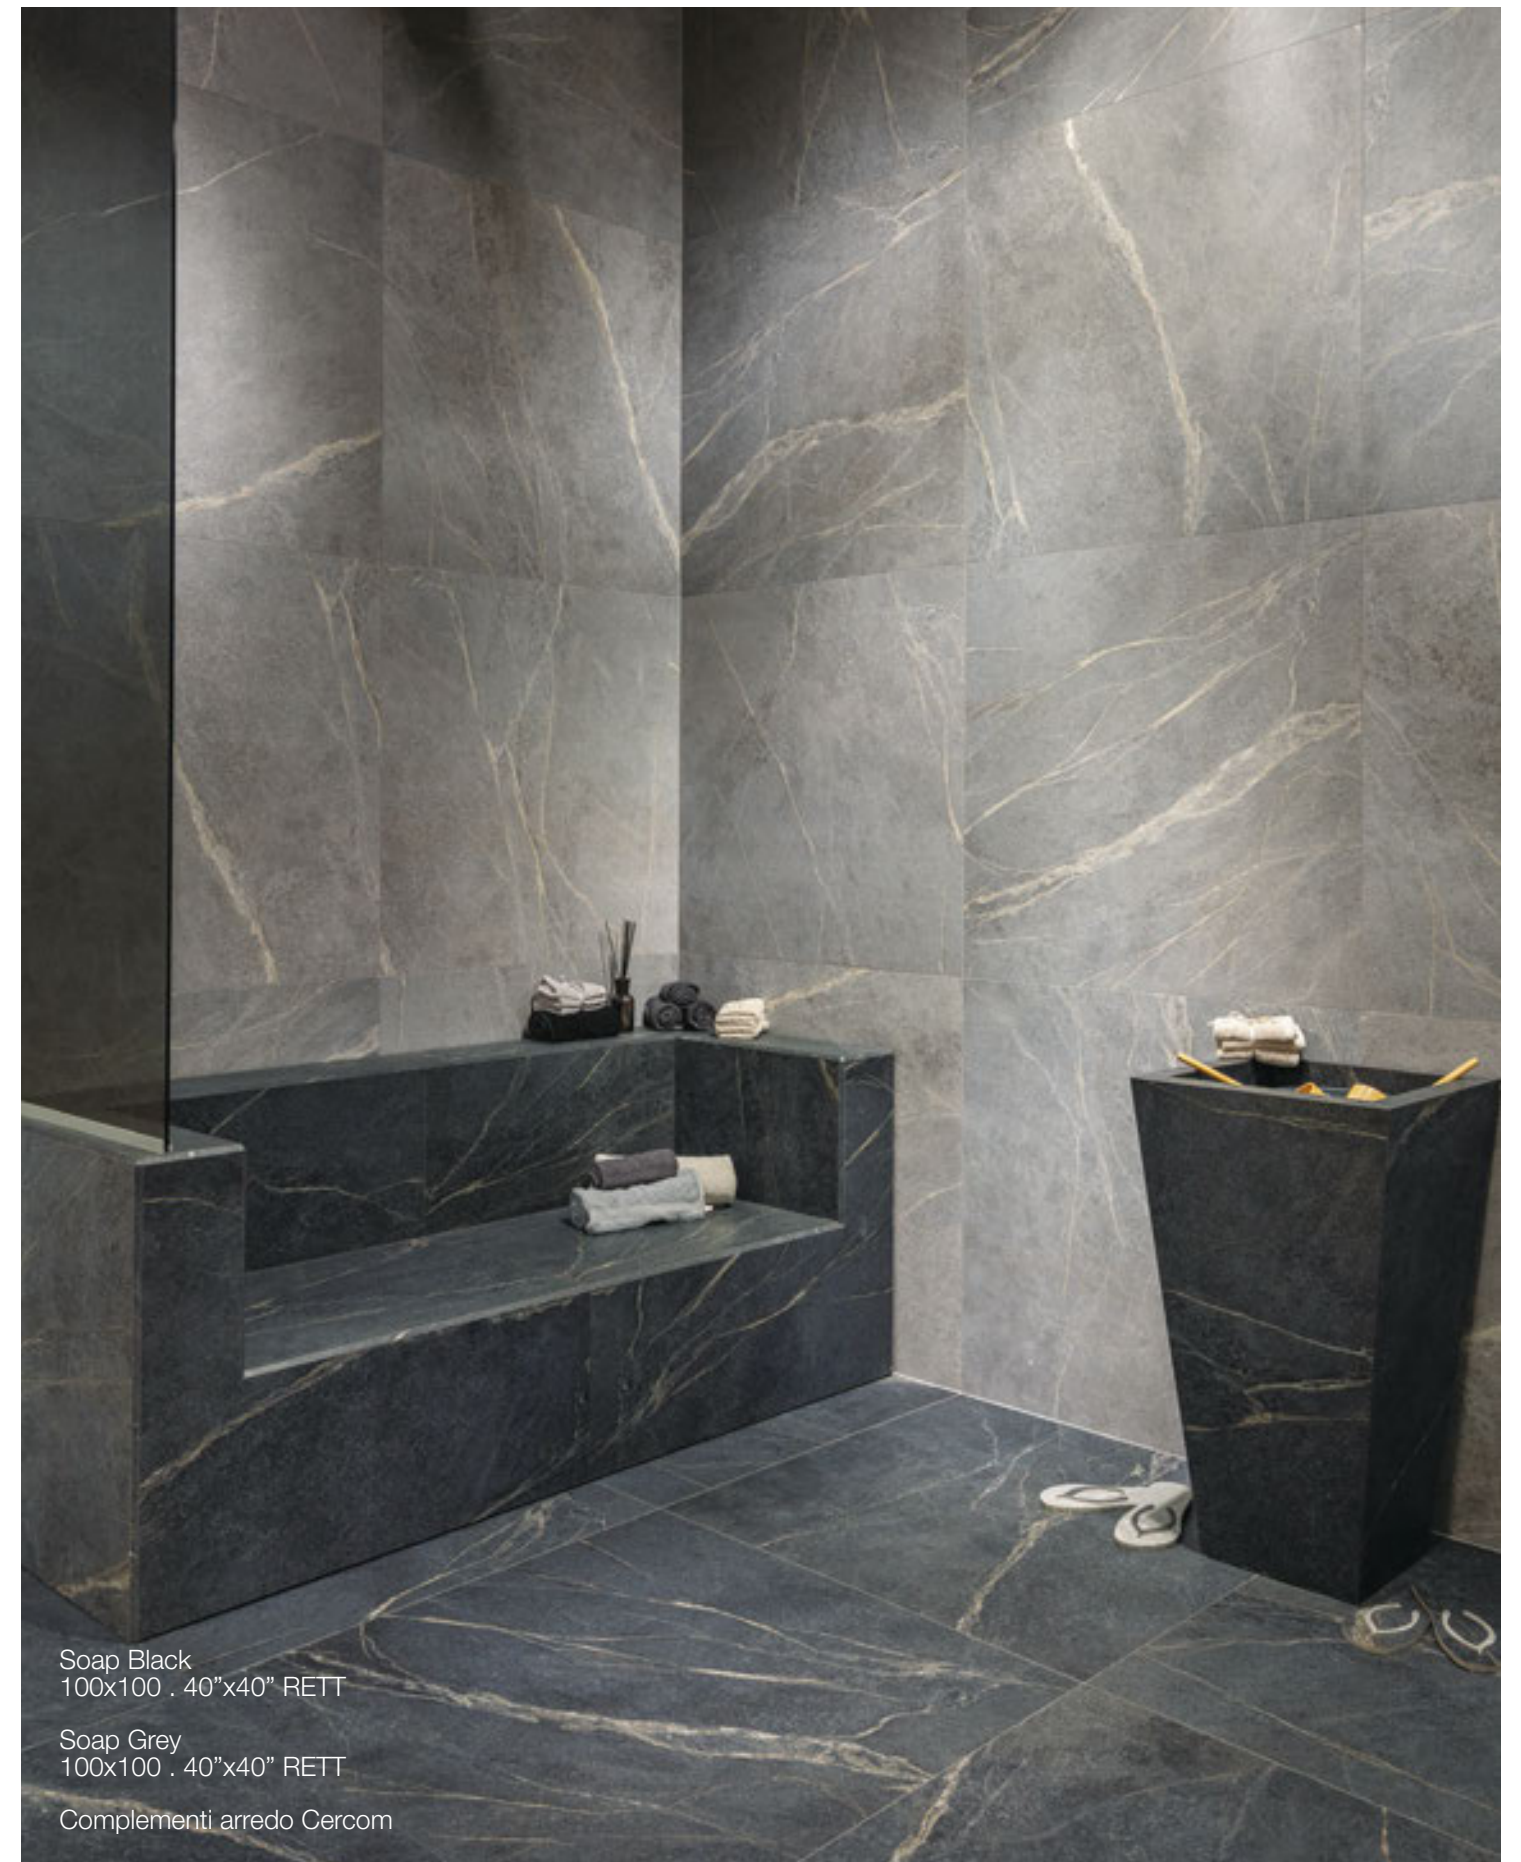

soap
stone

Nature
Vibes
NATURAL WELLNESS

Soap Coffee
120x120 . 48"x48" RETT
60x120 . 24"x48" RETT

Mosaico Soap 3D
30x60 . 12"x24" RETT

Soap Coffee
60x120 . 24"x48" RETT

Mosaico Soap Mix
30x42 . 12"x16⁹/₁₆" RETT

soap stone

Soap White
30x60 . 12"x24" RETT

Soap White
100x100 . 40"x40" RETT

soap
stone

Soap Ivory
100x100 . 40"x40" RETT

Soap Ivory
60x120 . 24"x48" ROCK-RETT **R11** 19 MM

Soap Grey
100x100 . 40"x40" RETT