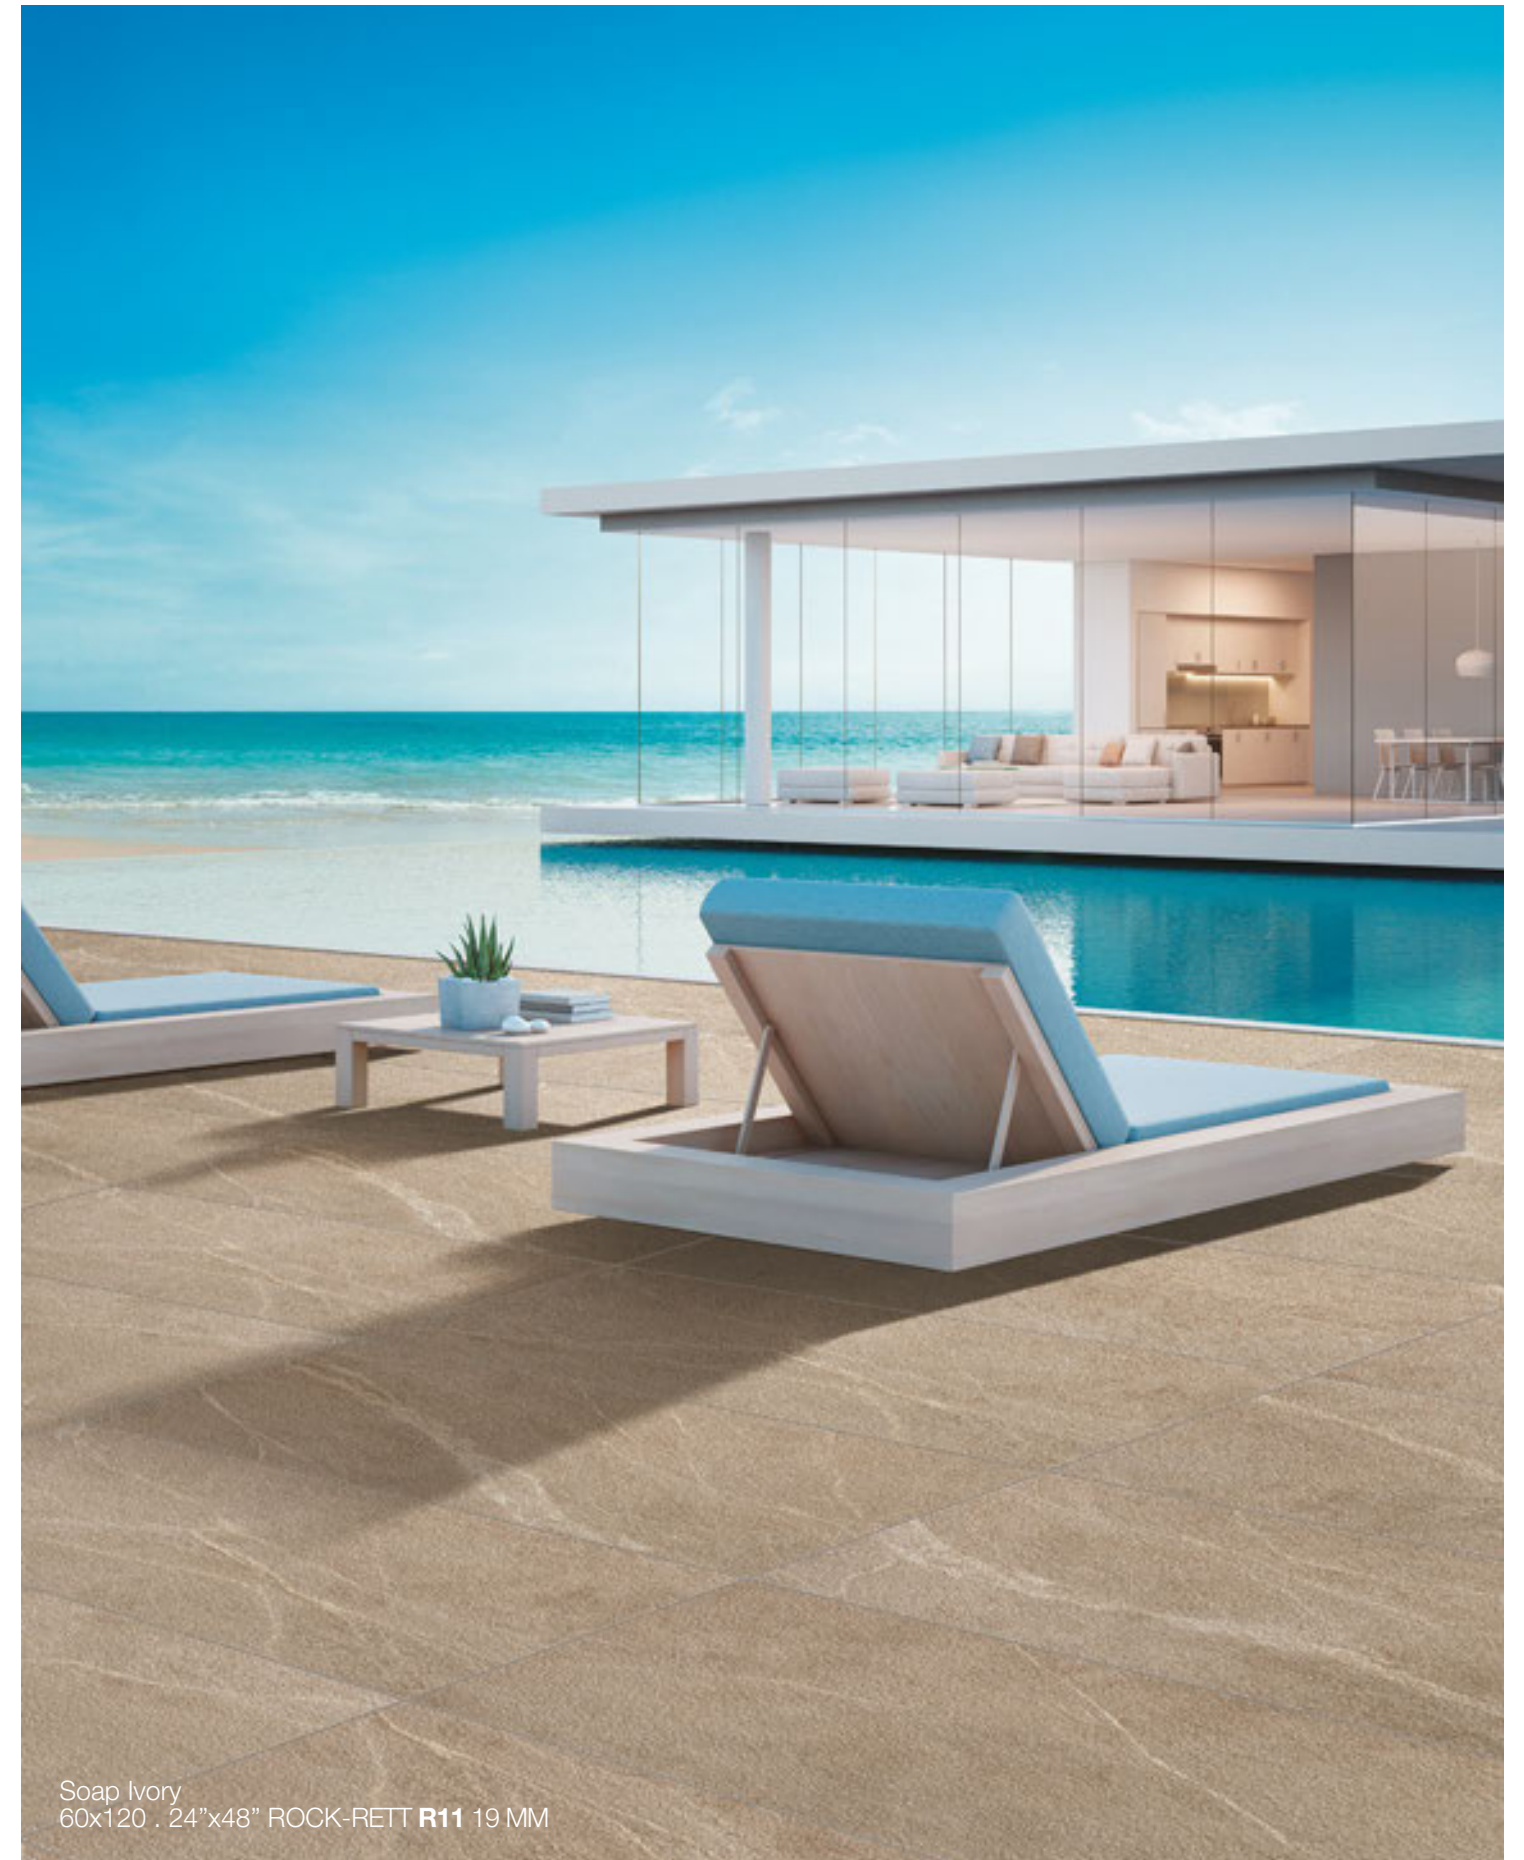

soap
stone

Nature
Vibes
NATURAL WELLNESS

Soap Coffee
120x120 . 48"x48" RETT
60x120 . 24"x48" RETT

Mosaico Soap 3D
30x60 . 12"x24" RETT

Soap Coffee
60x120 . 24"x48" RETT

Mosaico Soap Mix
30x42 . 12"x16⁹/₁₆" RETT

soap stone

Soap White
30x60 . 12"x24" RETT

Soap White
100x100 . 40"x40" RETT

soap
stone

Soap Ivory
100x100 . 40"x40" RETT

Soap Ivory
60x120 . 24"x48" ROCK-RETT **R11** 19 MM

Soap Grey
100x100 . 40"x40" RETT