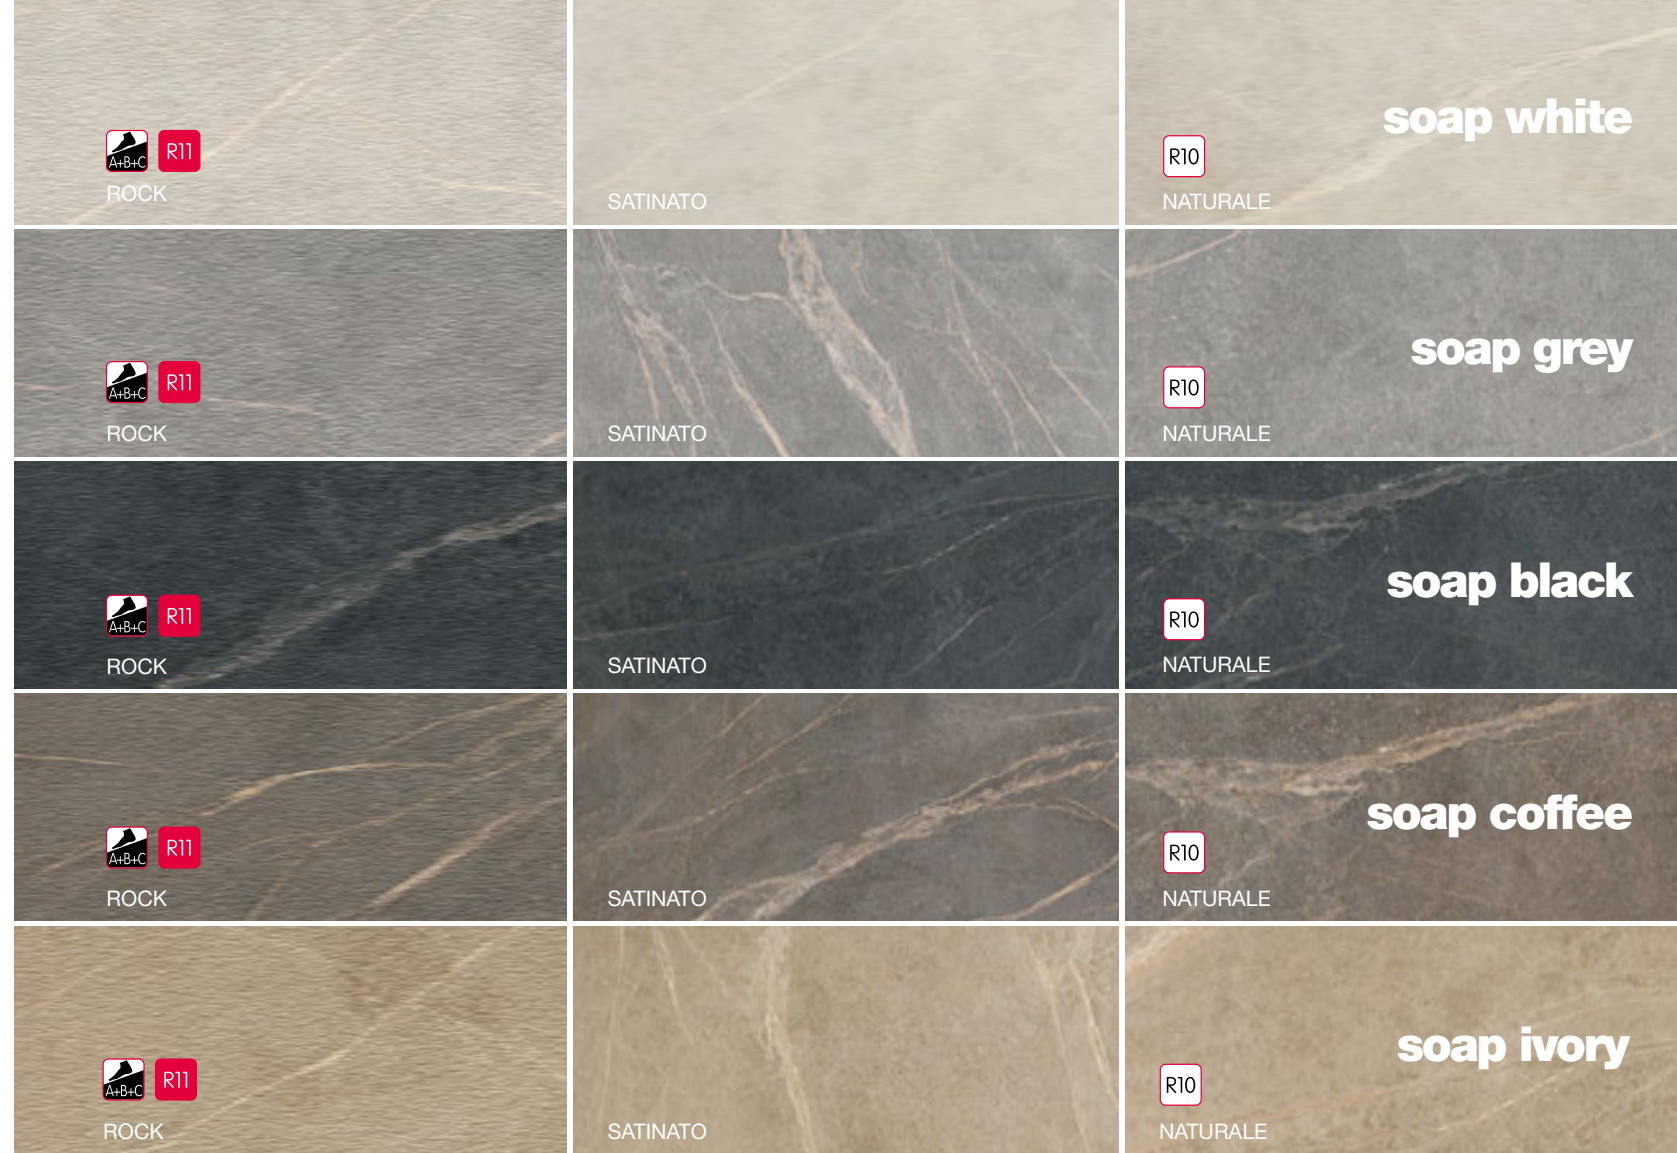

Mosaici. Mosaics. Mosaïques. Mosaiken. Мозаика

Mosaico
30x30 . 12"x12"
RETT
(5x5 . 2"x2") ● B13

Mosaico Soap 3D
30x60 . 12"x24"
RETT
● B33

Mosaico Soap Mix
30x42 . 12"x16^{9/16}"
RETT
● B27
1070921

soap black	1070911	1070916
soap coffee	1070912	1070917
soap grey	1070913	1070918
soap ivory	1070914	1070919
soap white	1070915	1070920

Pezzi Speciali. Trims. Pièces Spéciales. Formstücke. Специальные Изделия

Battiscopa
6,5x60 . 2^{9/16}"x24"
RETT ► C5

Battiscopa
6,5x100 . 2^{9/16}"x40"
RETT ► C7

Step Molato
30x60 . 12"x24"
RETT ● B24

Elemento ad "L"
Assemblato
15x60x5 . 6"x24"x2"
RETT R11 ● B27

Gradone Costa Retta
30x120x3,3 . 12"x48"x1^{5/16}"
RETT ● B51

Gradone Square
Assemblato
30x120x3,3 . 12"x48"x1^{5/16}"
RETT ● B62

soap black	1070927	1070922	1070932	1070937	1070942	1070947
soap coffee	1070928	1070923	1070933	1070938	1070943	1070948
soap grey	1070929	1070924	1070934	1070939	1070944	1070949
soap ivory	1070930	1070925	1070935	1070940	1070945	1070950
soap white	1070931	1070926	1070936	1070941	1070946	1070951