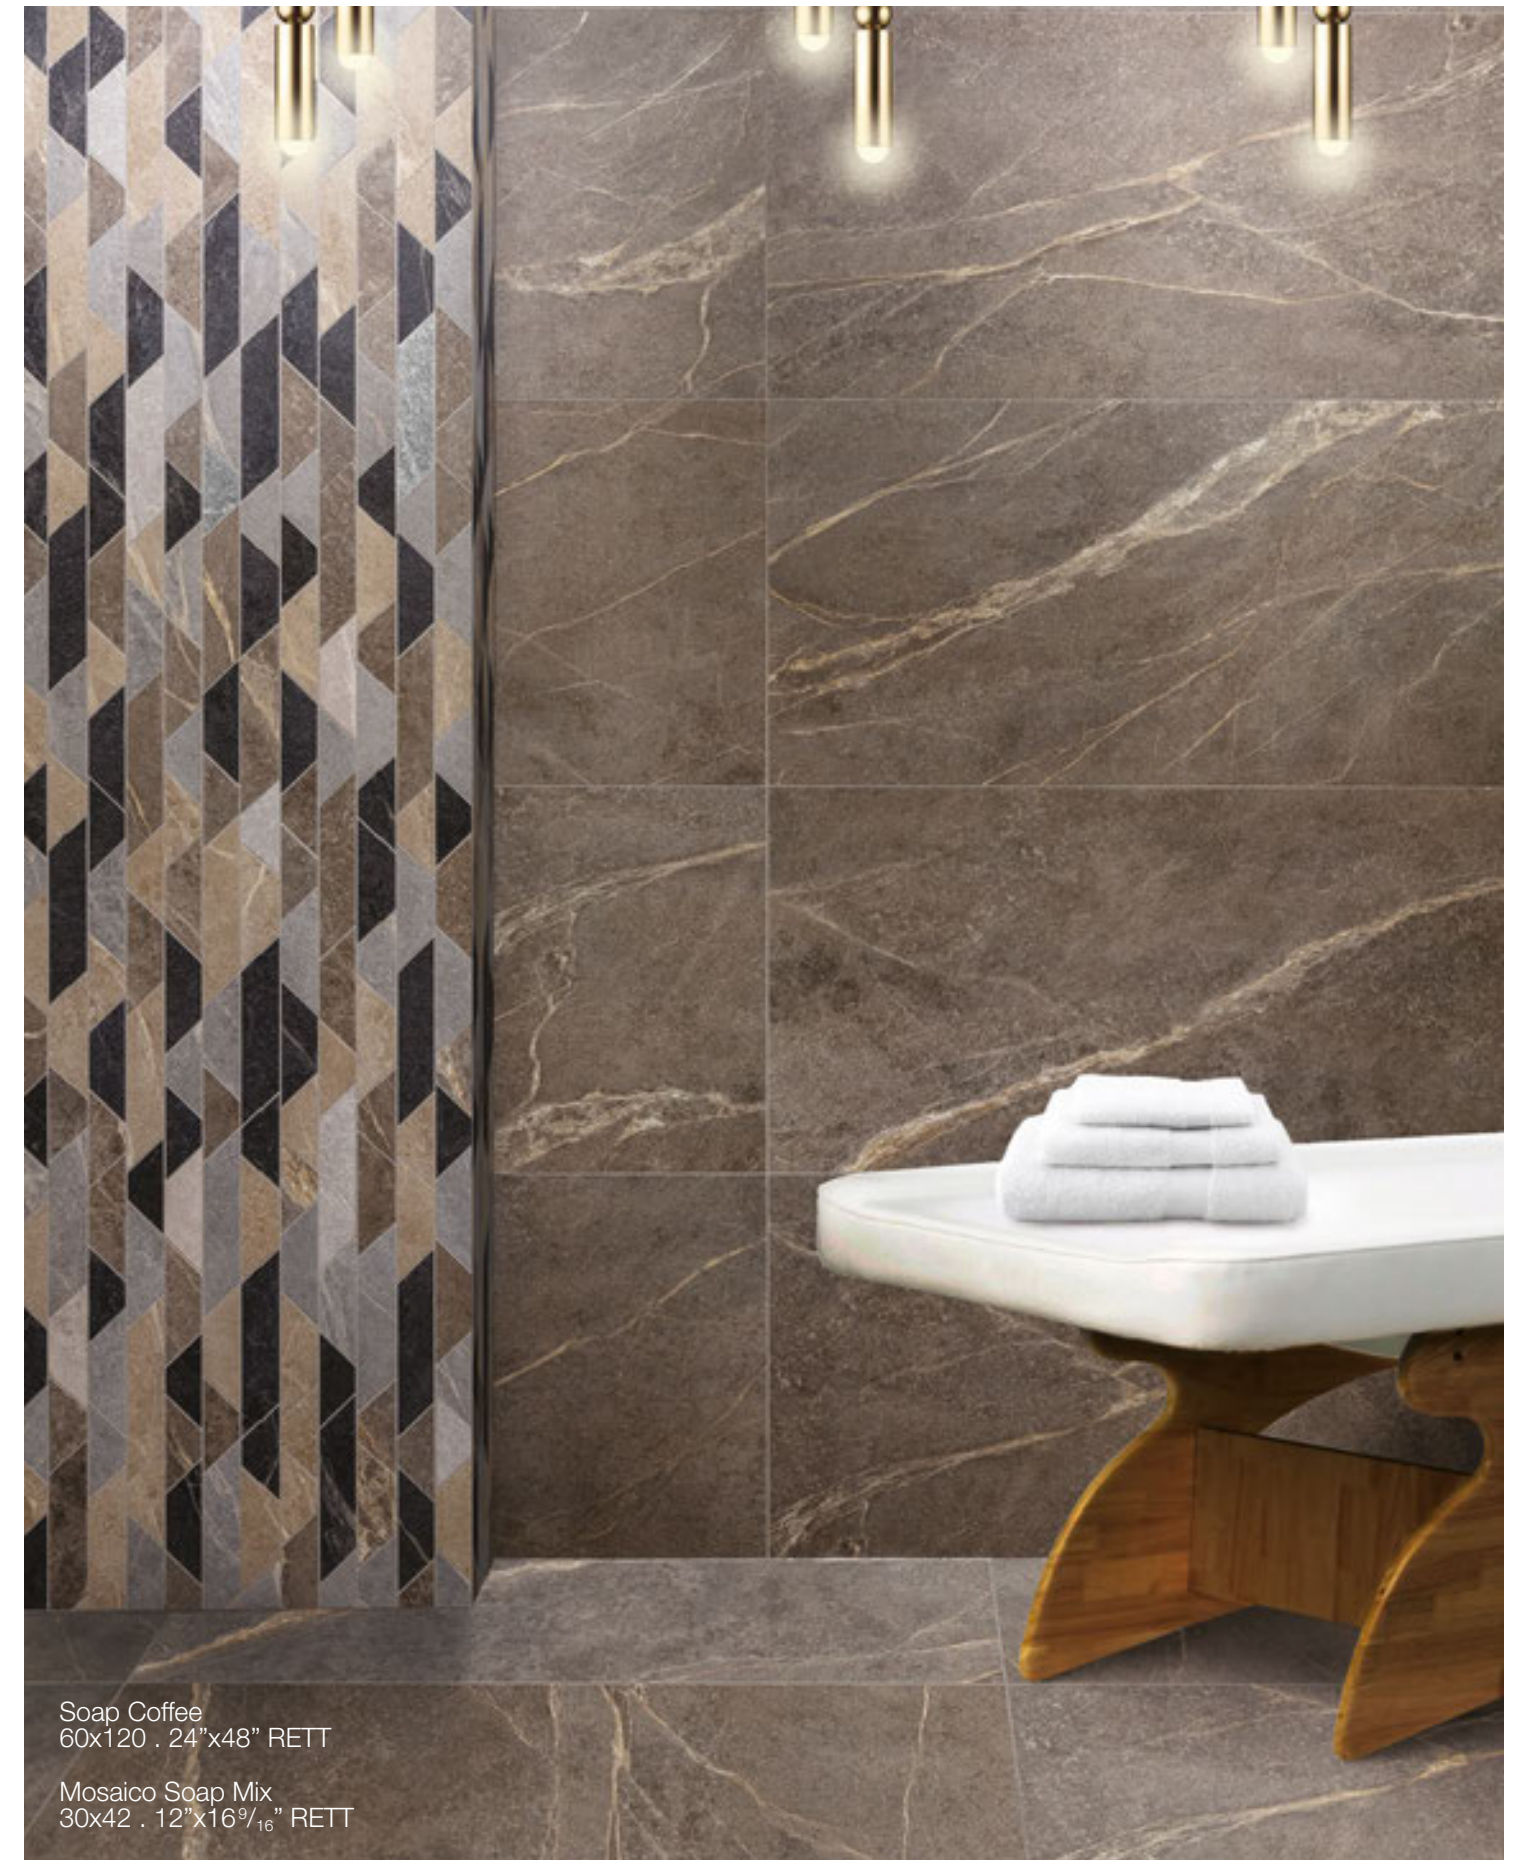

Gradone Square
Assemblato
30x120x3,3 . 12"x48"x1^{5/16}"
RETT ● B62

soap black	1070927	1070922	1070932	1070937	1070942	1070947
soap coffee	1070928	1070923	1070933	1070938	1070943	1070948
soap grey	1070929	1070924	1070934	1070939	1070944	1070949
soap ivory	1070930	1070925	1070935	1070940	1070945	1070950
soap white	1070931	1070926	1070936	1070941	1070946	1070951

soap
stone

Nature
Vibes
NATURAL WELLNESS

Soap Coffee
120x120 . 48"x48" RETT
60x120 . 24"x48" RETT

Mosaico Soap 3D
30x60 . 12"x24" RETT

Soap Coffee
60x120 . 24"x48" RETT

Mosaico Soap Mix
30x42 . 12"x16⁹/₁₆" RETT