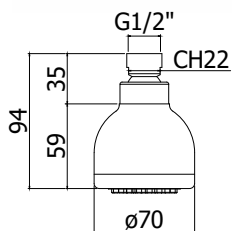

© **ZSOF 032CR OREGON**

Soffione "Oregon" in ABS, anticalcare - Ø70 mm
"Oregon" ABS shower head, antiscald system - Ø70 mm