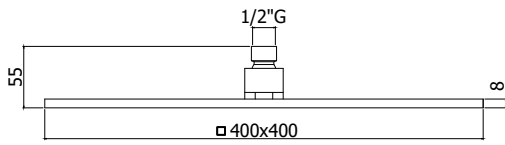

◎ **ZSOF 081CR NIRVANA**

Soffione "Nirvana" in metallo, anticalcare, ispezionabile - 400x400 mm
"Nirvana" metal shower head, antiscaling system, inspectable - 400x400 mm