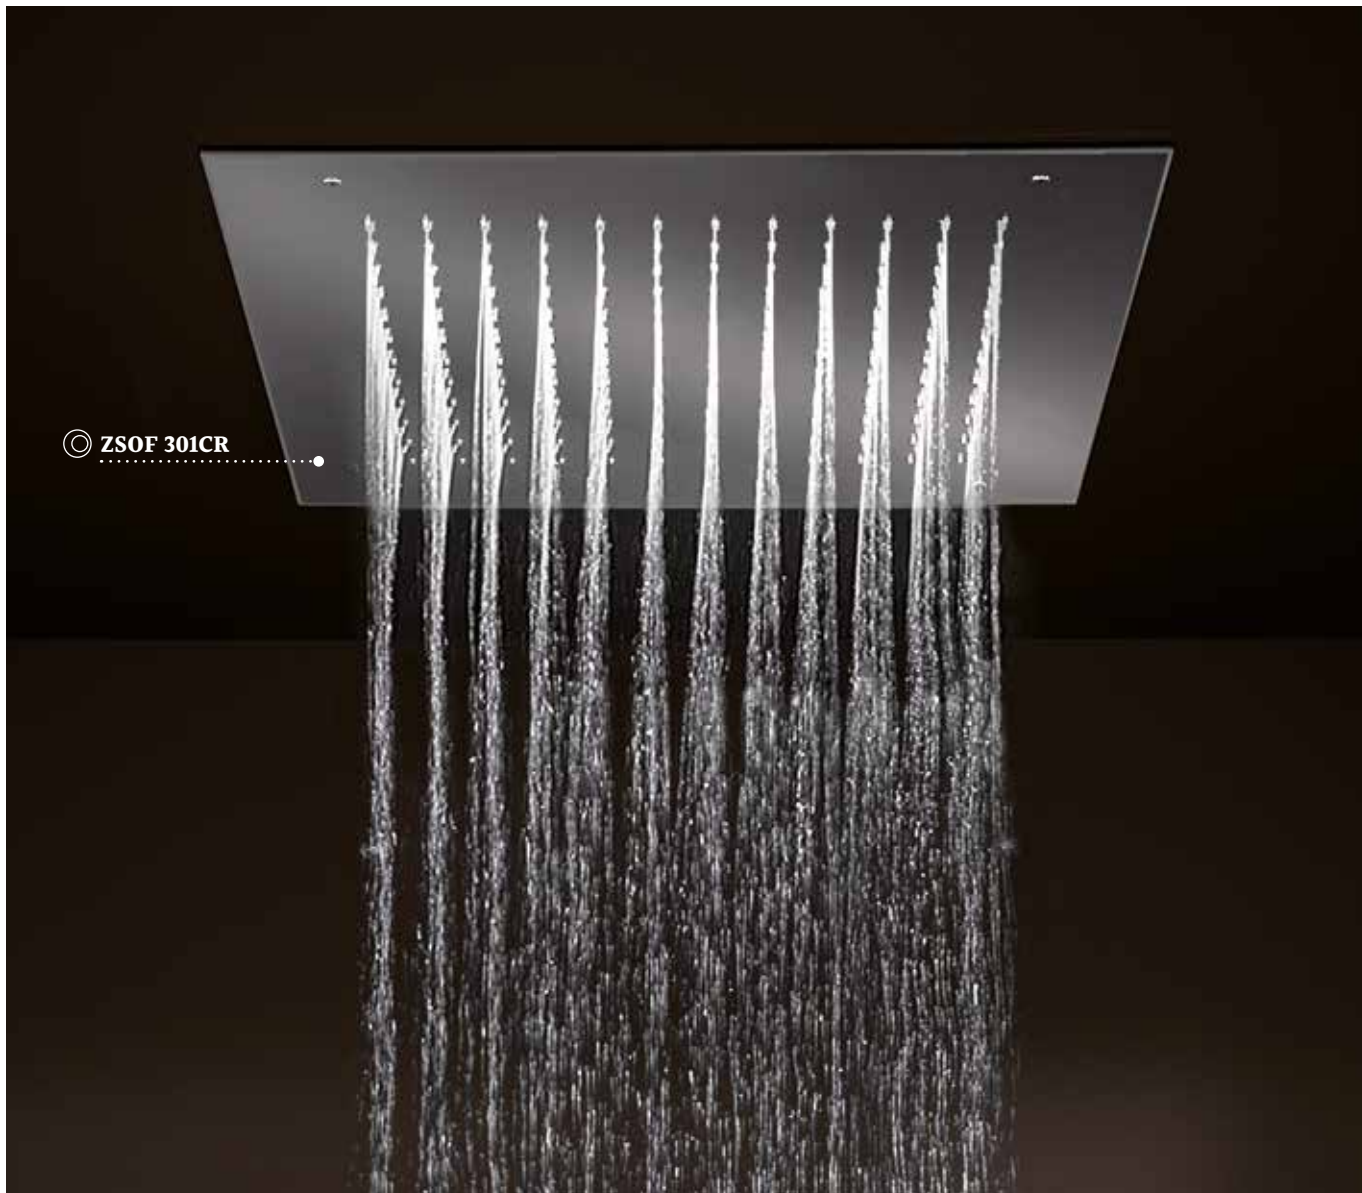

© ZSOF 301CR

soffioni ad incasso

concealed ceiling
shower heads