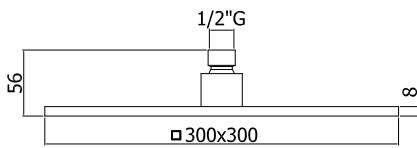

◎ **ZSOF 078CR SYNCRO KING**

Soffione "Syncro King" in metallo, anticalcare, ispezionabile - 300x300 mm
"Syncro King" metal shower head, antiscaling system, inspectable - 300x300 mm