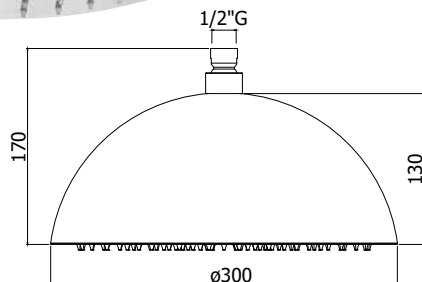

© **ZSOF 132CR BALTIMORA**

Soffione "Baltimora" in metallo, anticalcare - Ø300 mm
"Baltimora" metal shower head, antiscala system - Ø300 mm