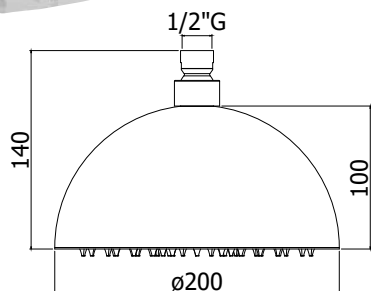

© **ZSOF 134CR DETROIT**

Soffione "Detroit" in metallo, anticalcare - Ø200 mm
"Detroit" metal shower head, antiscala system - Ø200 mm