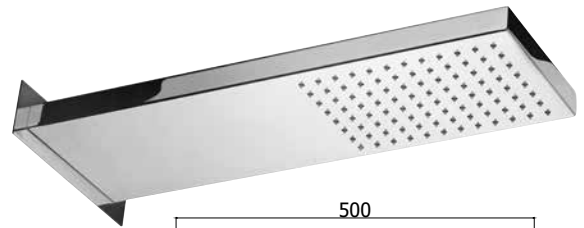

Soffione **ad incasso** "Tondo" in metallo, anticalcare - Ø550 mm  
 "Round" **concealed ceiling** metal shower head, antiscaling system - Ø550 mm

◎ **ZSOF 117CR SLIM**

Soffione "Slim" in metallo, anticalcare - 500x220 mm  
 "Slim" metal shower head, antiscaling system - 500x220 mm

◎ **ZSOF 099CR CASCADE**

Soffione "Cascade" (2 getti) in metallo, anticalcare - 530x160 mm  
 (2-spray) "Cascade" metal shower head, antiscaling system - 530x160 mm

◎ **ZSOF 098CR FREE**

Soffione "Free" in metallo, anticalcare - 500x160 mm  
 "Free" metal shower head, antiscaling system - 500x160 mm