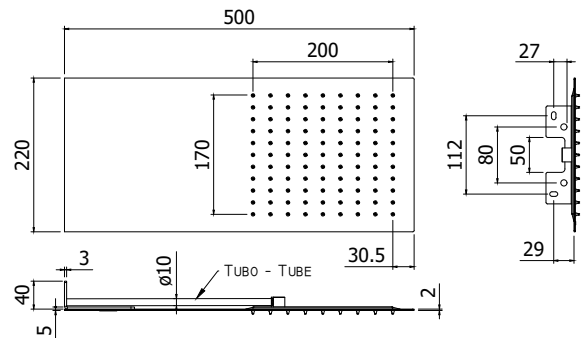

◎ **ZSOF 117CR SLIM**

Soffione "Slim" in metallo, anticalcare - 500x220 mm
"Slim" metal shower head, antiscaling system - 500x220 mm