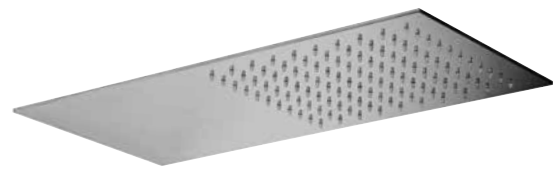

◎ **ZSOF 117CR SLIM**

Soffione "Slim" in metallo, anticalcare - 500x220 mm
"Slim" metal shower head, antiscaling system - 500x220 mm