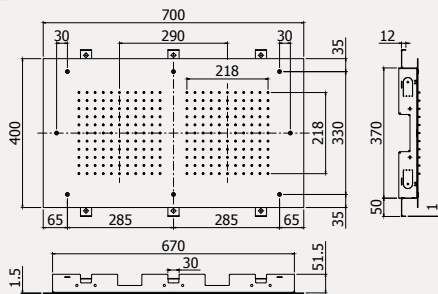

© ZSOF 302CR MIAMI

Soffione **ad incasso** " Rettangolare" in metallo, anticalcare - 700x400 mm

"Rectangular" **concealed ceiling** metal shower head, antiscaling system - 700x400 mm