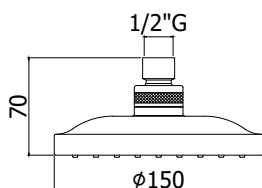

© **ZSOF 029CR ARIZONA**

Soffione "Arizona" in ABS, anticalcare - Ø150 mm
"Arizona" ABS shower head, antiscala system - Ø150 mm