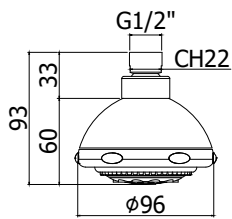

© **ZSOF 030CR ISCHIA**

Soffione "Ischia" in ABS, anticalcare - Ø96 mm
"Ischia" ABS shower head, antiscald system - Ø96 mm