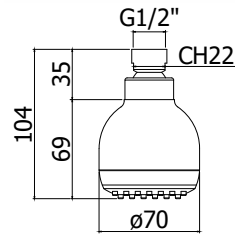

© **ZSOF 031CR ALABAMA**

Soffione "Alabama" in ABS, anticalcare - Ø70 mm
"Alabama" ABS shower head, antiscald system - Ø70 mm