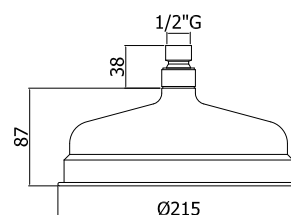

© **ZSOF 046CR BELINDA**

Soffione "Belinda" in metallo, design Retr6 - Ø215 mm
"Belinda" metal shower head, Retr6 design - Ø215 mm