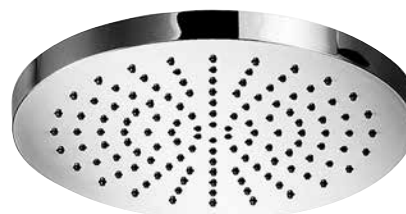

© **ZSOF 115CR PANDA**

Soffione "Panda" in ABS, anticalcare - Ø200 mm
"Panda" ABS shower head, antiscala system - Ø200 mm