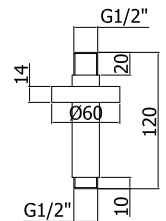

© **ZSOF 030CR ISCHIA**

Soffione "Ischia" in ABS, anticalcare - Ø96 mm
"Ischia" ABS shower head, antiscald system - Ø96 mm

© **ZSOF 031CR ALABAMA**

Soffione "Alabama" in ABS, anticalcare - Ø70 mm
"Alabama" ABS shower head, antiscald system - Ø70 mm

© **ZSOF 032CR OREGON**

Soffione "Oregon" in ABS, anticalcare - Ø70 mm
"Oregon" ABS shower head, antiscald system - Ø70 mm

ZSOF 064CR

© **ZSOF 064-065CR**

Braccio doccia a soffitto - Ø24 mm - L.120/200 mm
Ceiling shower arm - Ø24 mm - L.120/200 mm

© **ZSOF 118-119CR**

Braccio doccia a soffitto - 25x25 mm - L.120/200 mm
Ceiling shower arm - 25x25 mm - L.120/200 mm

© **ZSOF 034-035CR**

Braccio doccia Lusso - L.400/300 mm
Luxury shower arm - L.400/300 mm