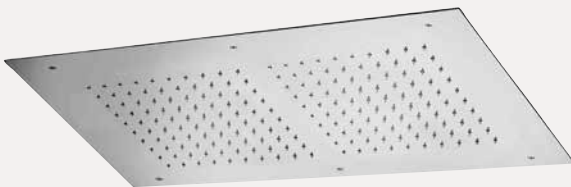

## © ZSOF 300CR NEW YORK

Soffione **ad incasso** "Quadro" in metallo, anticalcare - 430x430 mm

"Square" **concealed ceiling** metal shower head, antiscaling system - 430x430 mm

## © ZSOF 301CR BOSTON

Soffione **ad incasso** "Quadro" in metallo, anticalcare - 500x500 mm

"Square" **concealed ceiling** metal shower head, antiscaling system - 500x500 mm

## © ZSOF 129CR CLEVELAND

Soffione **ad incasso** in metallo, anticalcare, con **NEBULIZZATORE** - 500x500 mm

**Concealed ceiling** metal shower head, antiscaling system, with **NEBULIZER JETS** - 500x500 mm

## © ZSOF 302CR MIAMI

Soffione **ad incasso** " Rettangolare" in metallo, anticalcare - 700x400 mm

"Rectangular" **concealed ceiling** metal shower head, antiscaling system - 700x400 mm