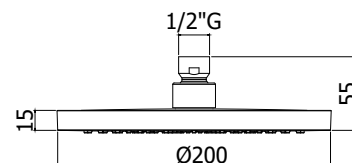

© **ZSOF 115CR PANDA**

Soffione "Panda" in ABS, anticalcare - Ø200 mm
"Panda" ABS shower head, antiscala system - Ø200 mm