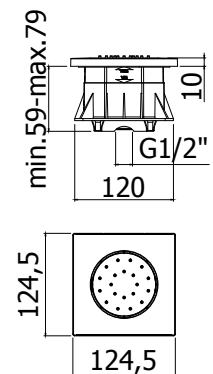

© **ZSOF 121CR**

Soffione quadro in ABS, anticalcare, con **getto orientabile** - 124.5x124.5 mm
Square ABS body jet, antiscaling system, with swivelling spray - 124.5x124.5 mm