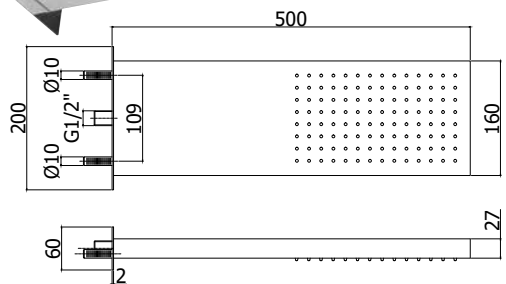

◎ **ZSOF 098CR FREE**

Soffione "Free" in metallo, anticalcare - 500x160 mm
"Free" metal shower head, antiscaling system - 500x160 mm