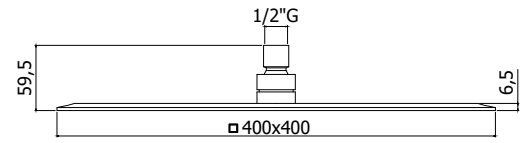

◎ **ZSOF 104CR ORIGINAL**

Soffione "Original" in metallo, anticalcare, non ispezionabile - 400x400 mm
"Original" metal shower head, antiscaling system, not inspectable - 400x400 mm