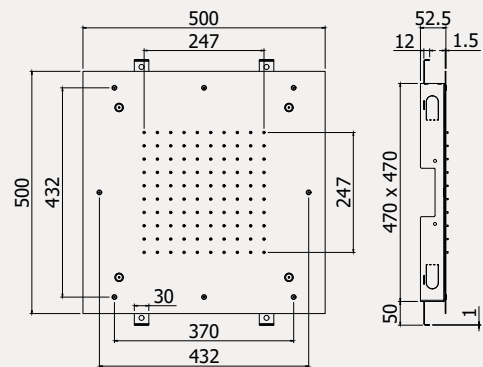

© ZSOF 129CR CLEVELAND

Soffione **ad incasso** in metallo, anticalcare, con **NEBULIZZATORE** - 500x500 mm

Concealed ceiling metal shower head, antiscaling system, with **NEBULIZER JETS** - 500x500 mm