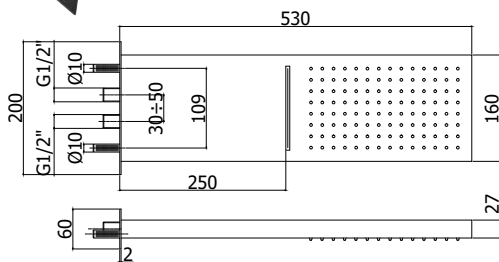

◎ **ZSOF 099CR CASCADE**

Soffione "Cascade" (2 getti) in metallo, anticalcare - 530x160 mm
(2-spray) "Cascade" metal shower head, antiscaling system - 530x160 mm