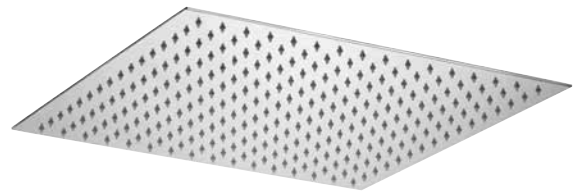

◎ **ZSOF 104CR ORIGINAL**

Soffione "Original" in metallo, anticalcare, non ispezionabile - 400x400 mm
"Original" metal shower head, antiscaling system, not inspectable - 400x400 mm