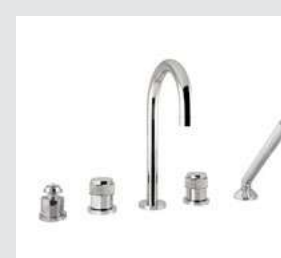

071419.P00.**
Shower mixer with knob

071077.P00.**
Toilet paper holder

071085.P00.**
Spare toilet paper holder

071084.P00.**
Toilet brush holder

271001.PP0.**
Three hole basin mixer
with handle - 280mm height

271021.PP0.**
Three hole bidet mixer with
handle - Mobile aerator

271016.PP0.**
Five hole bath set with handle

071401.H00.**
071401.HN0.**
071401.HC0.**
Three hole basin mixer with knob
& Swarovski crystals
- 280mm height

071408.LH0.**
071408.LHN.**
071408.LHC.**
Two hole basin mixer with knob
& Swarovski crystals
- 365mm height

071440.H00.**
071440.HN0.**
071440.HC0.**
Two hole wall basin mixer
with Swarovski crystals

271019.P00.**
Shower mixer with handle

071073.P00.**
Towel ring 165mm

071072.P00.**
Towel rail 600mm

071421.H00.**
071421.HN0.**
071421.HC0.**
Three hole bidet mixer with
knob and Swarovski crystals
- Mobile aerator

071416.H00.**
071416.HN0.**
071416.HC0.**
Five hole bath set with knob
and Swarovski crystals