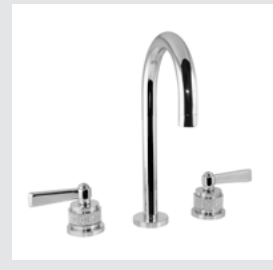

071073.P00.**
Towel ring 165mm

071072.P00.**
Towel rail 600mm

071421.H00.**
071421.HN0.**
071421.HC0.**
Three hole bidet mixer with
knob and Swarovski crystals
- Mobile aerator

071416.H00.**
071416.HN0.**
071416.HC0.**
Five hole bath set with knob
and Swarovski crystals

071419.H00.**
071419.HN0.**
071419.HC0.**
Shower mixer with knob
and Swarovski crystals

Page 178

- 271001.PH0.**
- 271001.PHN.**
- 271001.PHC.**

Three hole basin mixer with handle & Swarovski crystals - 280mm height