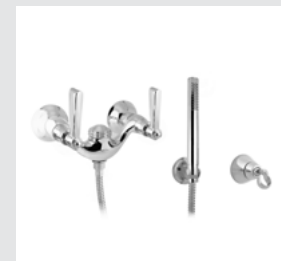

071073.P00.**
Towel ring 165mm

071072.P00.**
Towel rail 600mm

071421.H00.**
071421.HN0.**
071421.HC0.**
Three hole bidet mixer with
knob and Swarovski crystals
- Mobile aerator

071416.H00.**
071416.HN0.**
071416.HC0.**
Five hole bath set with knob
and Swarovski crystals

071419.H00.**
071419.HN0.**
071419.HC0.**
Shower mixer with knob
and Swarovski crystals

Page 178

- 271001.PH0.**
- 271001.PHN.**
- 271001.PHC.**

Three hole basin mixer with handle & Swarovski crystals - 280mm height

- 271021.PH0.**
- 271021.PHN.**
- 271021.PHC.**

Three hole bidet mixer with handle and Swarovski crystals - Mobile aerator

- 271016.PH0.**
- 271016.PHN.**
- 271016.PHC.**

Five hole bath set with handle and Swarovski crystals

- 071431.H00.**
- 071431.HN0.**
- 071431.HC0.**

Rotary single lever kitchen mixer with Swarovski crystals

271019.P00.**
Shower mixer with handle

- 071072.H00.**
 - 071072.HN0.**
 - 071072.HC0.**
- Towel rail 600mm with Swarovski crystal