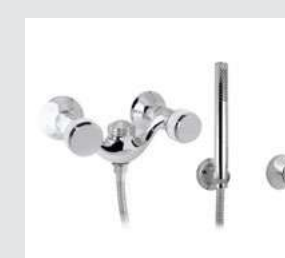

271021.PP0.**
Three hole bidet mixer with
handle - Mobile aerator

271016.PP0.**
Five hole bath set with handle

071401.H00.**
071401.HN0.**
071401.HC0.**
Three hole basin mixer with knob
& Swarovski crystals
- 280mm height

071408.LH0.**
071408.LHN.**
071408.LHC.**
Two hole basin mixer with knob
& Swarovski crystals
- 365mm height

071440.H00.**
071440.HN0.**
071440.HC0.**
Two hole wall basin mixer
with Swarovski crystals

271019.P00.**
Shower mixer with handle

071073.P00.**
Towel ring 165mm

071072.P00.**
Towel rail 600mm

071421.H00.**
071421.HN0.**
071421.HC0.**
Three hole bidet mixer with
knob and Swarovski crystals
- Mobile aerator

071416.H00.**
071416.HN0.**
071416.HC0.**
Five hole bath set with knob
and Swarovski crystals

071419.H00.**
071419.HN0.**
071419.HC0.**
Shower mixer with knob
and Swarovski crystals

Page 178

- 271001.PH0.**
- 271001.PHN.**
- 271001.PHC.**

Three hole basin mixer with handle & Swarovski crystals - 280mm height