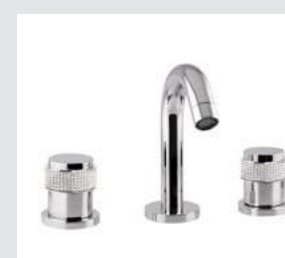

071419.P00.**
Shower mixer with knob

071077.P00.**
Toilet paper holder

071085.P00.**
Spare toilet paper holder

071084.P00.**
Toilet brush holder

271001.PP0.**
Three hole basin mixer
with handle - 280mm height

271021.PP0.**
Three hole bidet mixer with
handle - Mobile aerator

271016.PP0.**
Five hole bath set with handle

071401.H00.**
071401.HN0.**
071401.HC0.**
Three hole basin mixer with knob
& Swarovski crystals
- 280mm height

071408.LH0.**
071408.LHN.**
071408.LHC.**
Two hole basin mixer with knob
& Swarovski crystals
- 365mm height

071440.H00.**
071440.HN0.**
071440.HC0.**
Two hole wall basin mixer
with Swarovski crystals

271019.P00.**
Shower mixer with handle

071073.P00.**
Towel ring 165mm

071072.P00.**
Towel rail 600mm

071421.H00.**
071421.HN0.**
071421.HC0.**
Three hole bidet mixer with
knob and Swarovski crystals
- Mobile aerator

071416.H00.**
071416.HN0.**
071416.HC0.**
Five hole bath set with knob
and Swarovski crystals