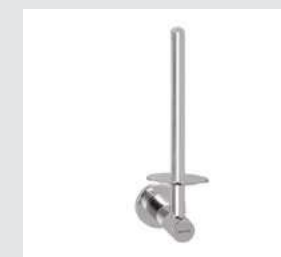

Soho handle with crystal design

071077.H00.50

271016.PH0.50

271019.P00.50

071401.P00.**
Three hole basin mixer
with knob - 280mm height

071408.LP0.**
Two hole basin mixer
with knob - 365mm height

071440.P00.**
Two hole wall basin mixer
with knob

071080.P00.**
Wall toothbrush holder

071078.P00.**
Soap dish holder

071086.P00.**
Wall soap dispenser

071075.P00.**
Robe hook

071421.P00.**
Three hole bidet mixer with
knob - Mobile aerator

071416.P00.**
Five hole bath set with knob

071419.P00.**
Shower mixer with knob

071077.P00.**
Toilet paper holder

071085.P00.**
Spare toilet paper holder

071084.P00.**
Toilet brush holder

271001.PP0.**
Three hole basin mixer
with handle - 280mm height

271021.PP0.**
Three hole bidet mixer with
handle - Mobile aerator

271016.PP0.**
Five hole bath set with handle

071401.H00.**
071401.HN0.**
071401.HC0.**
Three hole basin mixer with knob
& Swarovski crystals
- 280mm height