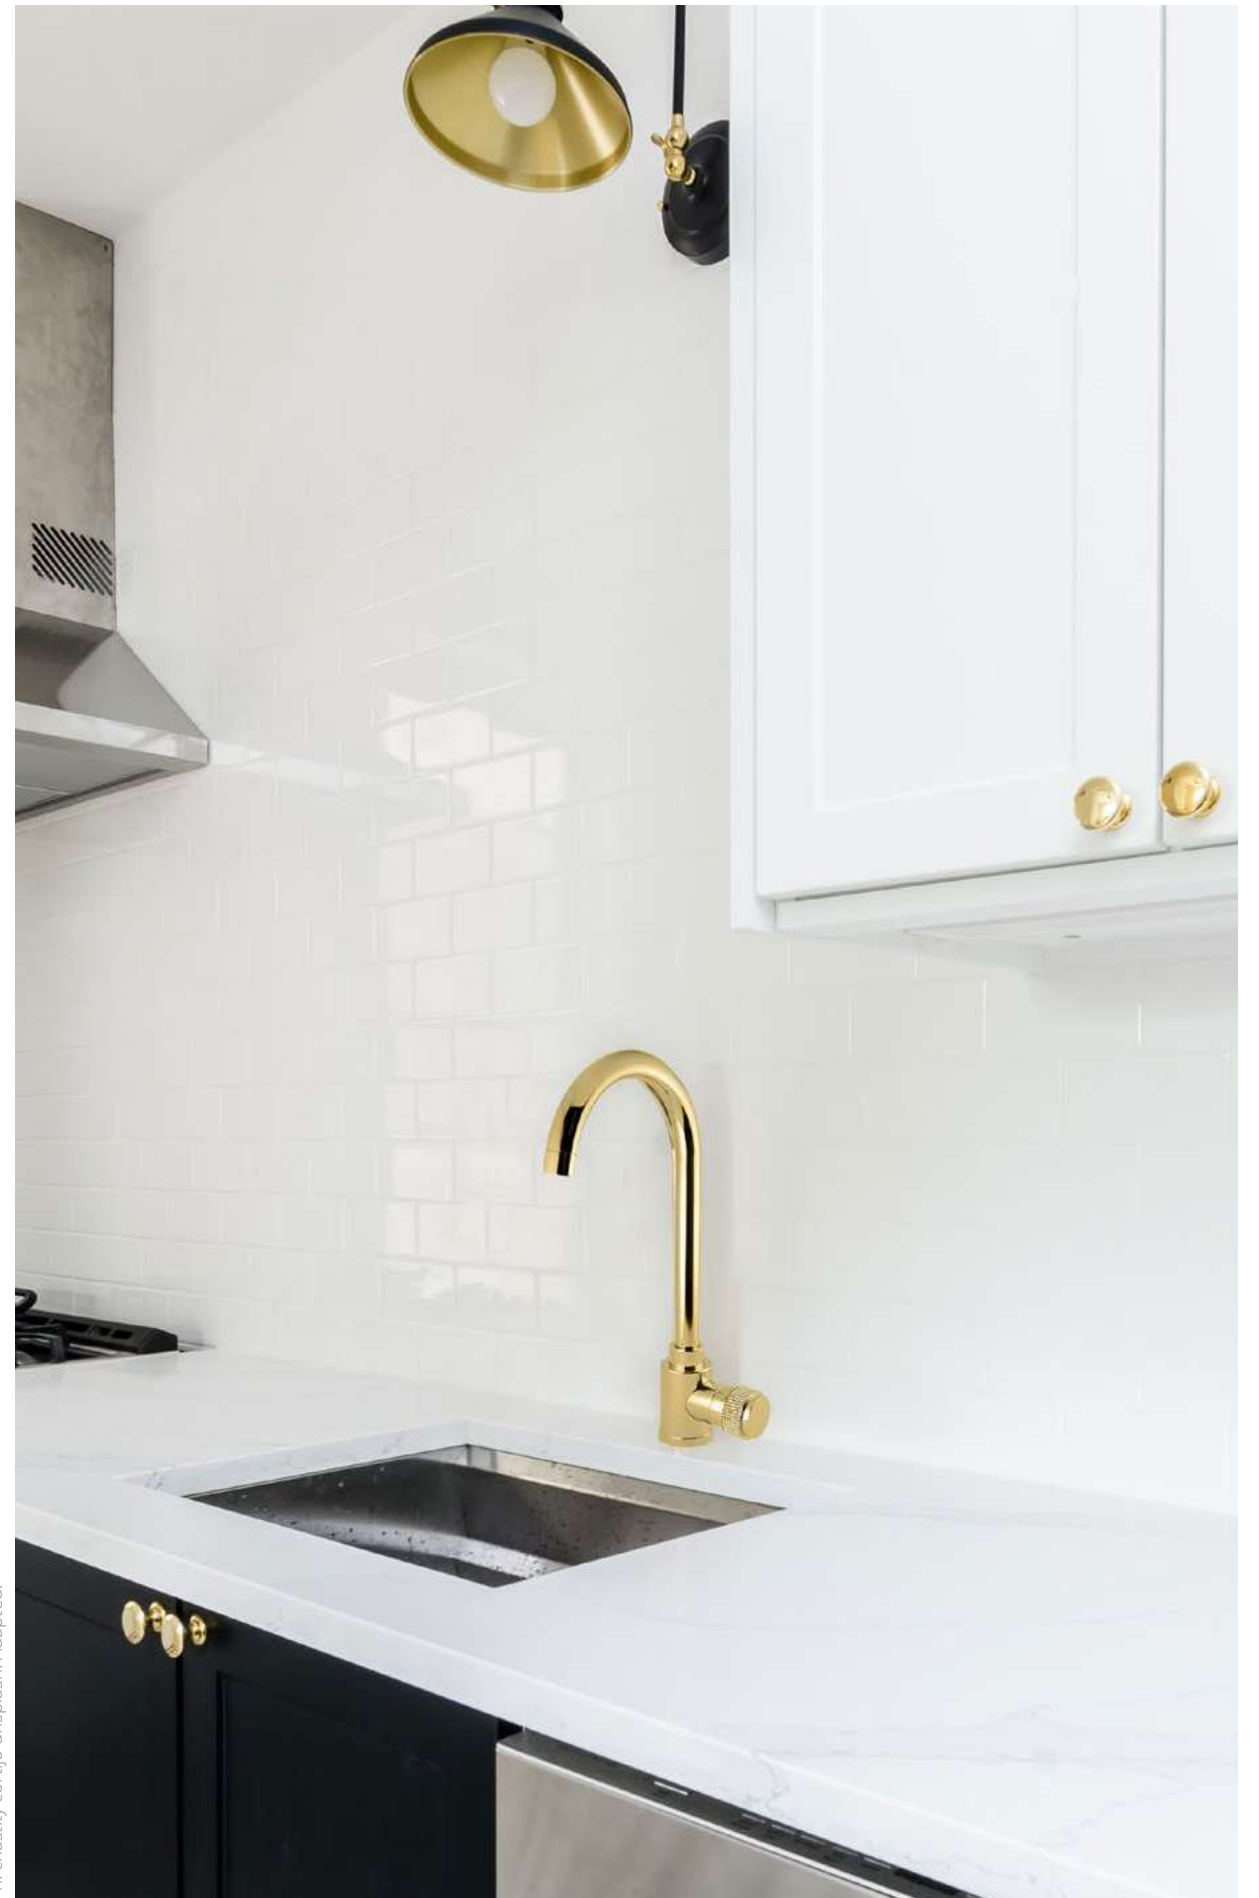

Decorated with hundreds of Swarovski crystals set with the Crystal Mesh technique, this contemporary collection of faucets and bath accessories shines brightly with crystals in black, white and champagne tones.