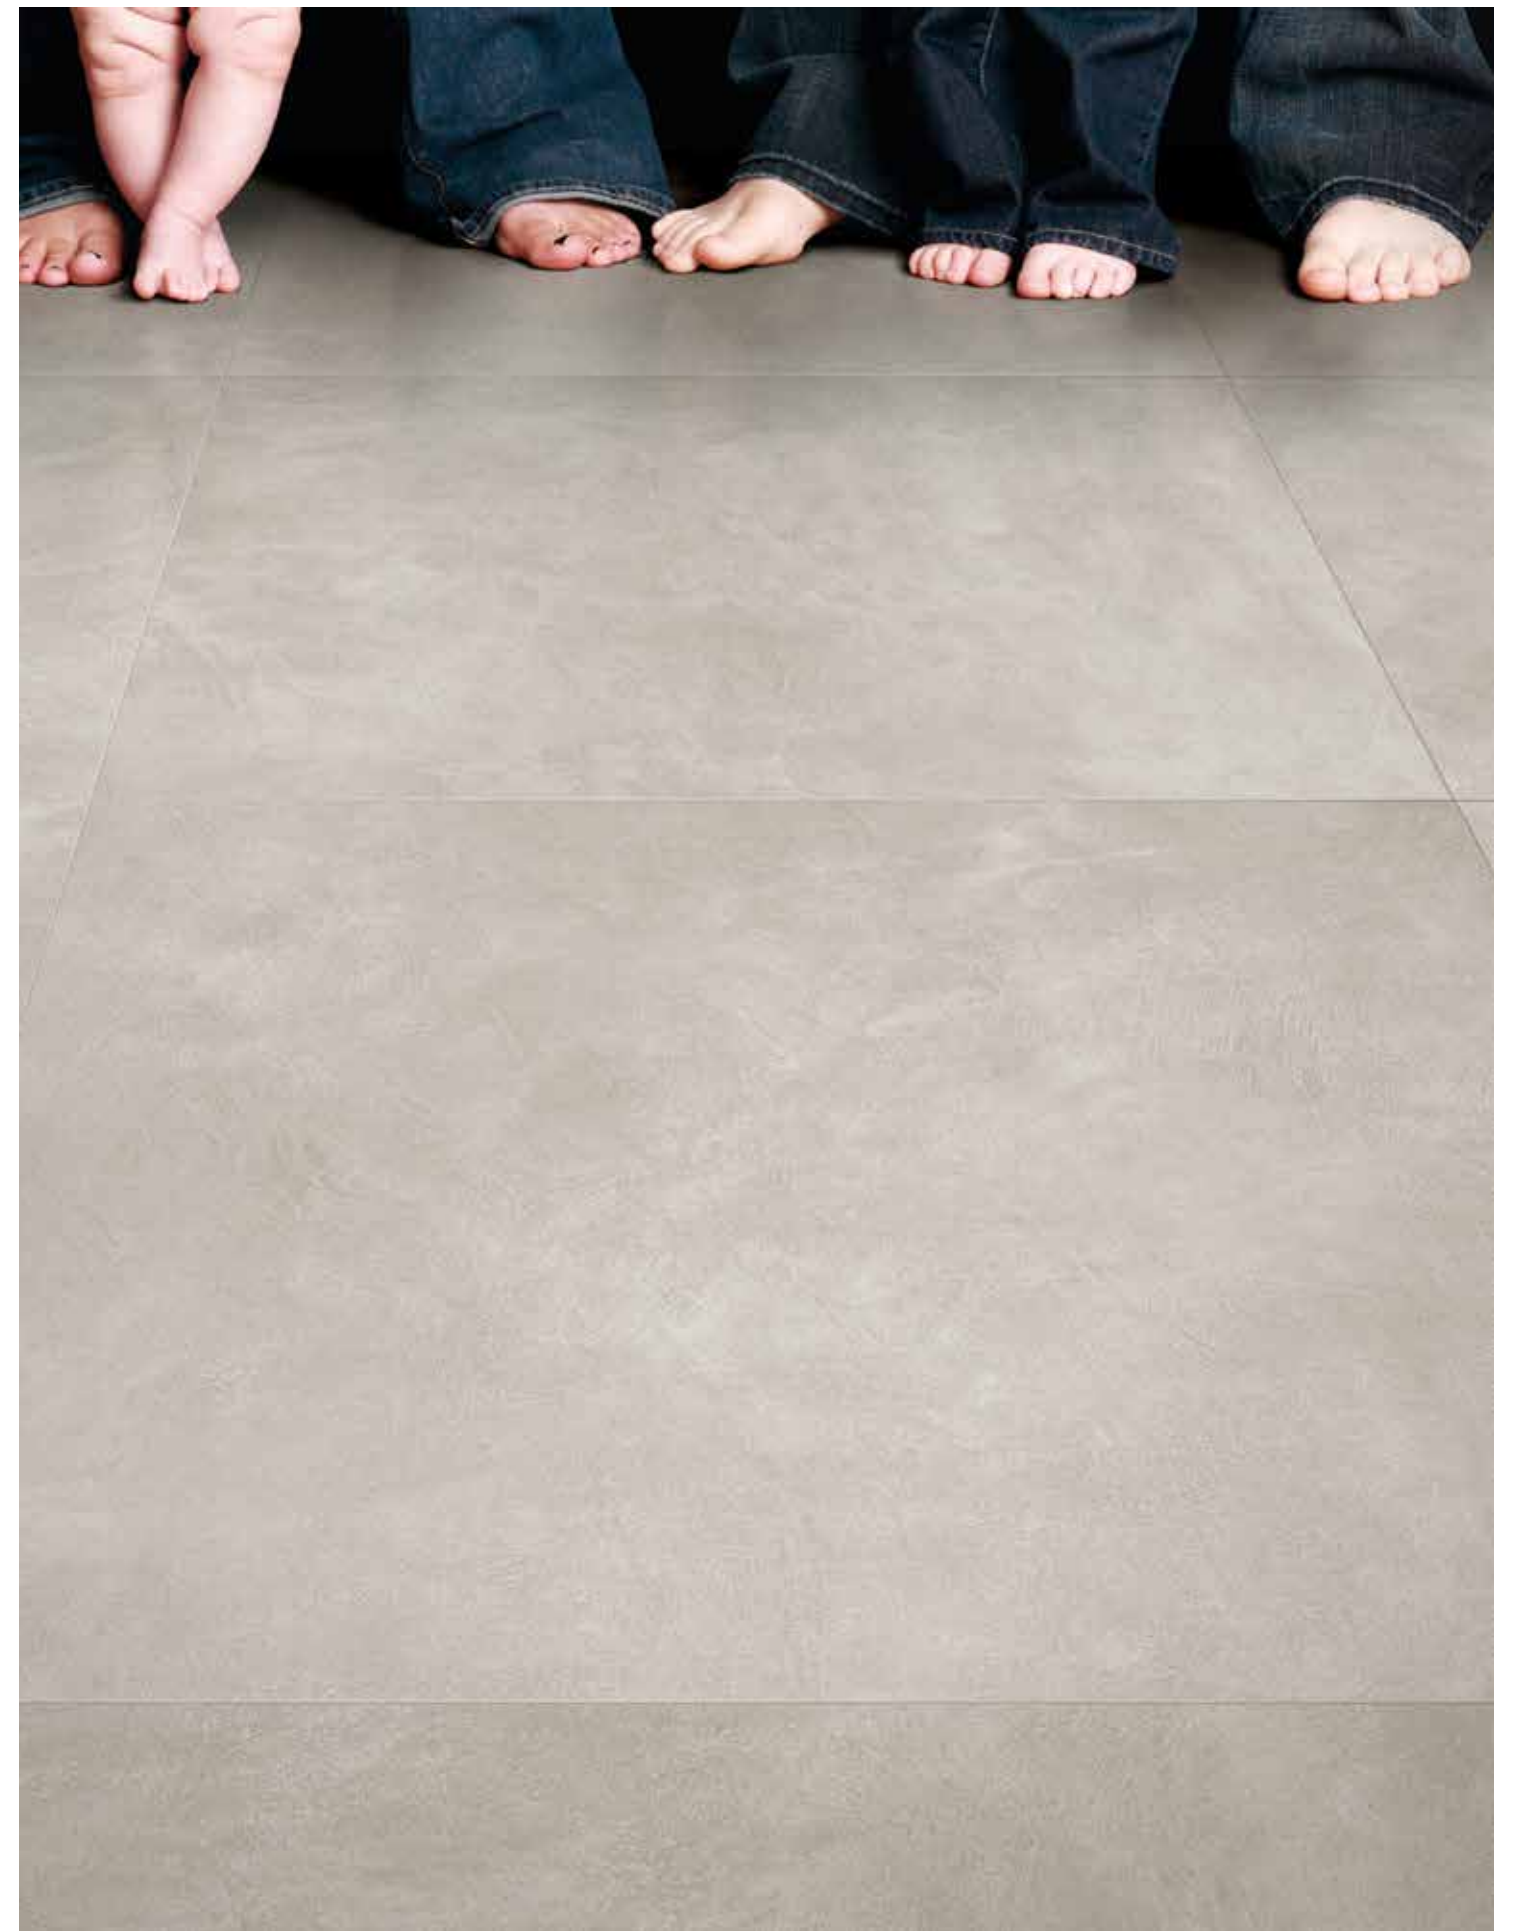

FLOOR TILES: SPATULA TAUPÉ SOFT 75X75