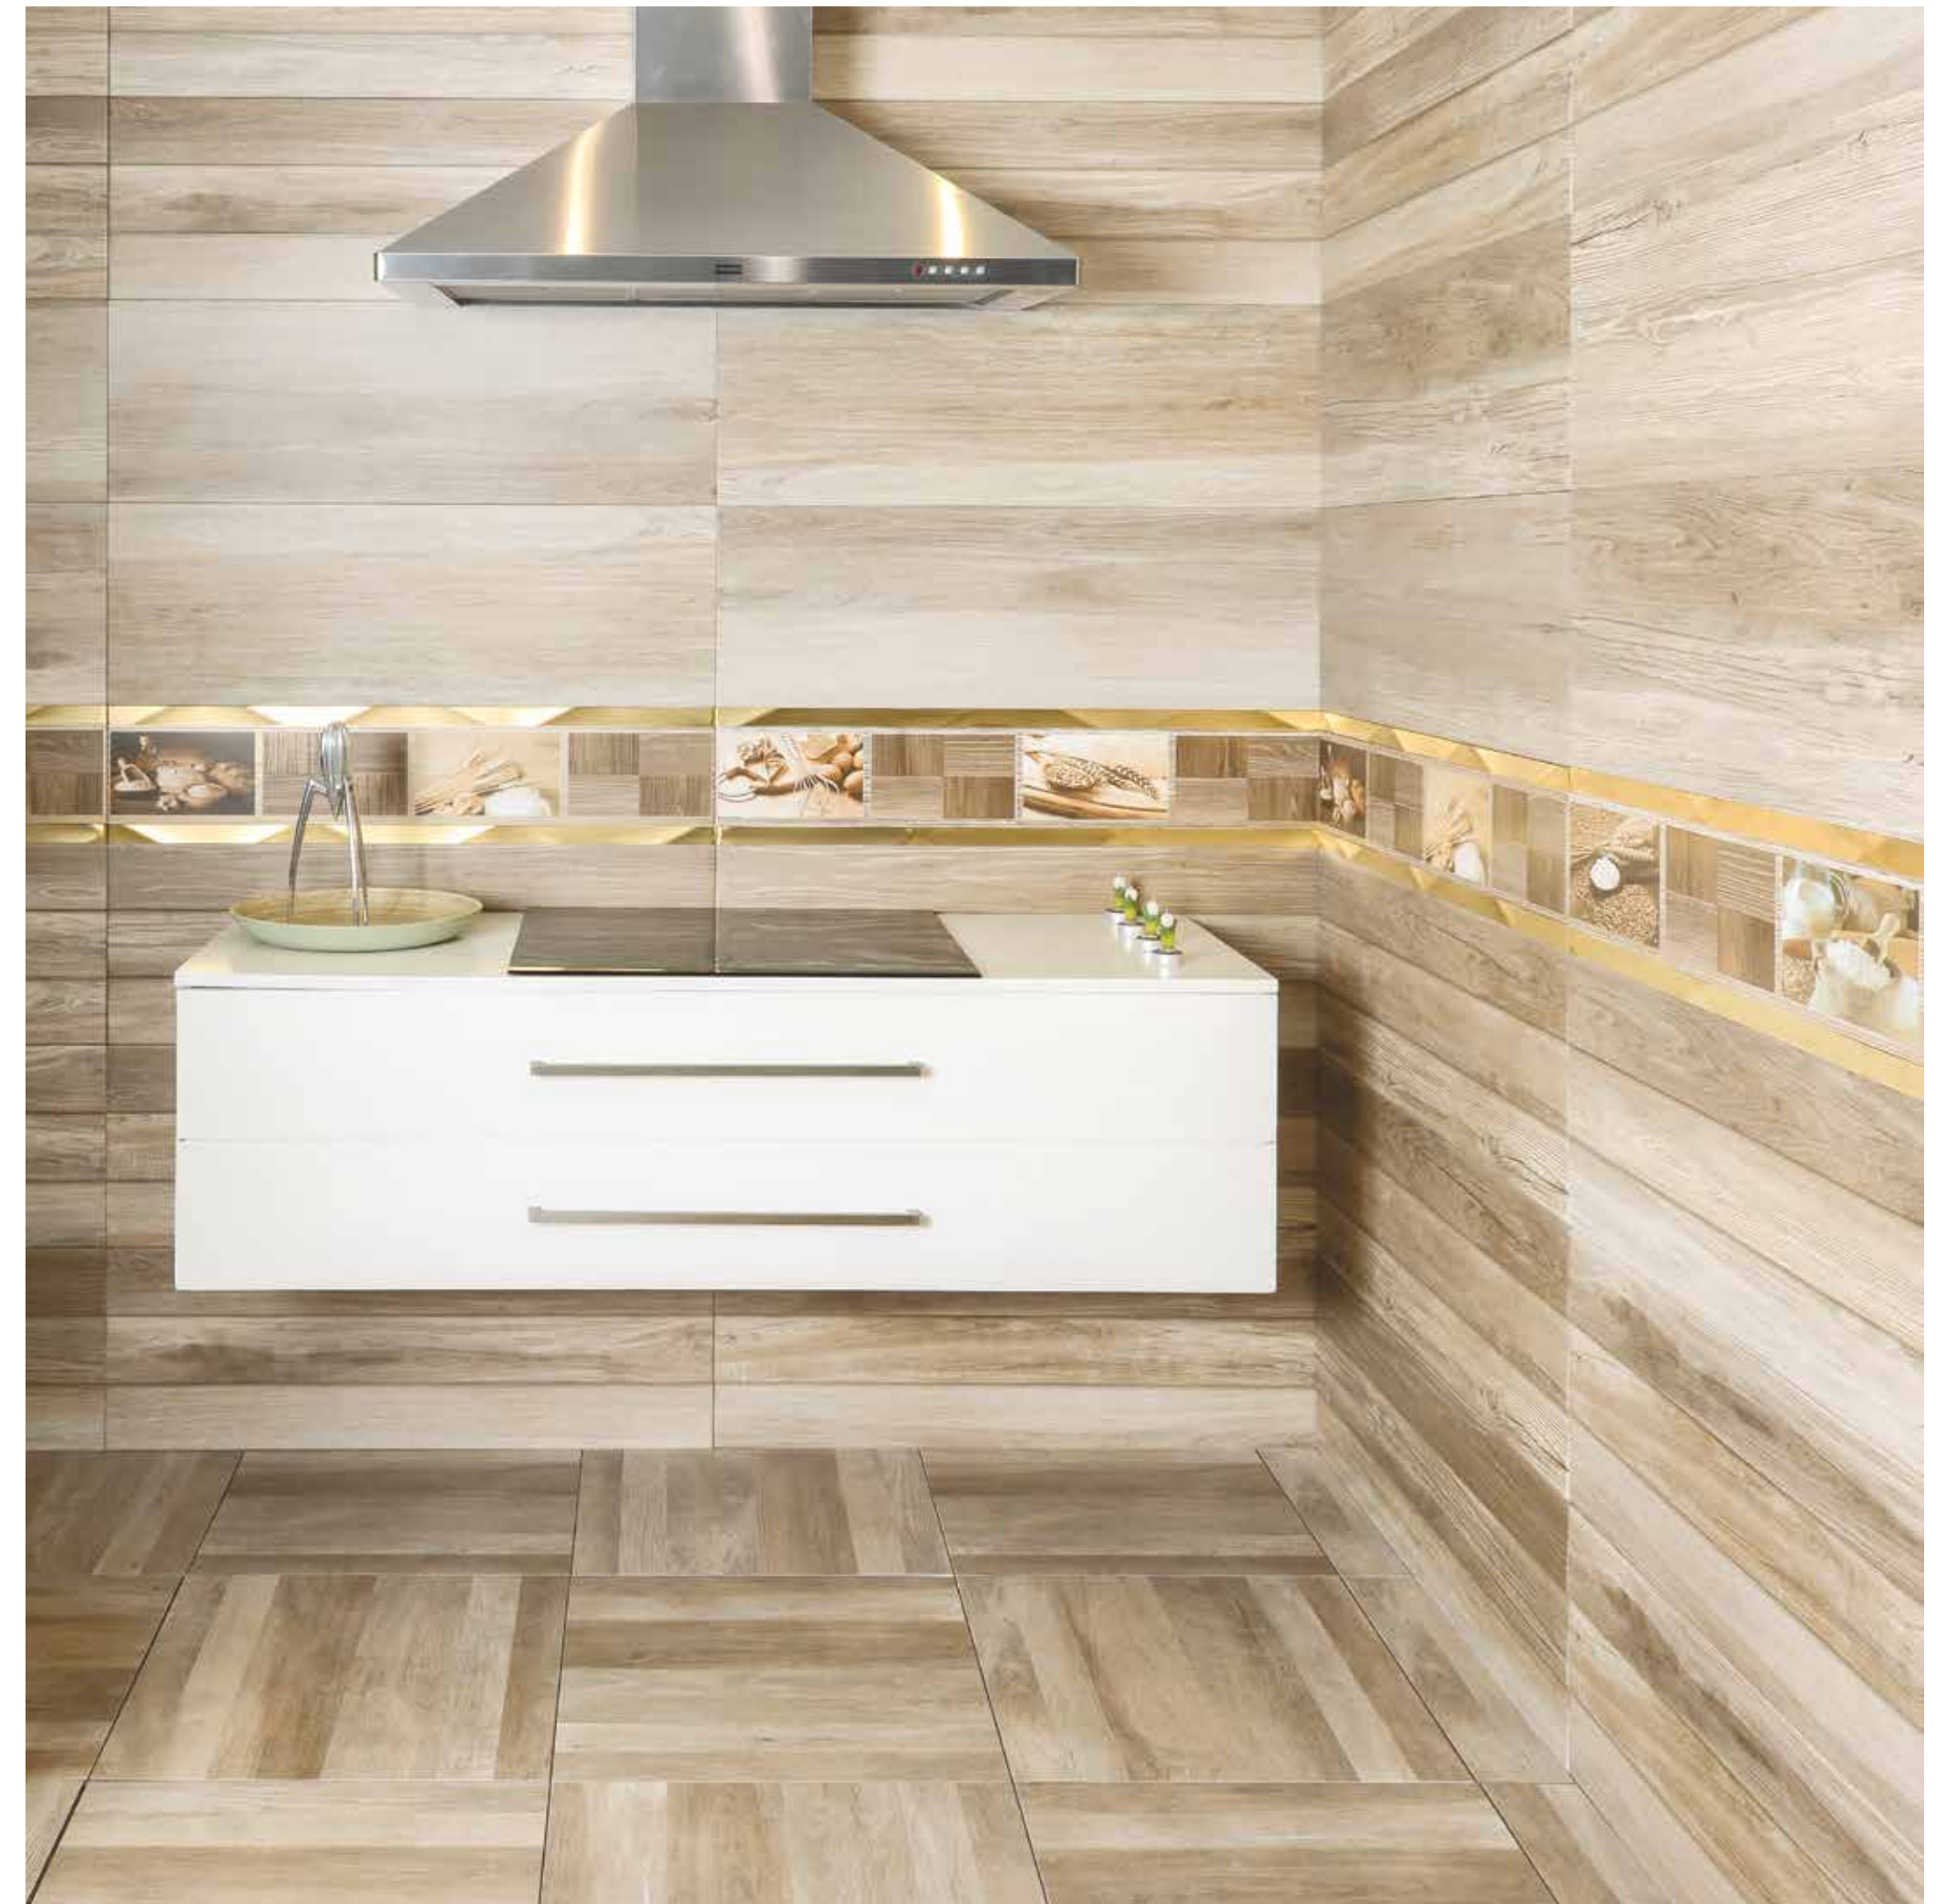

# STANFORD 30x90 cm

BEIGE

DARK BEIGE

SINGLE KITCHEN DARK BEIGE I

SINGLE KITCHEN BROWN I

SINGLE KITCHEN DARK BEIGE II

SINGLE KITCHEN BROWN II

Listello Kitchen Gold I  
15x90 cm

Listello Kitchen Gold II  
15x90 cm

Listello Kitchen Gold III  
15x90 cm

FLOOR DARK BEIGE  
50x50 cm

STANFORD 50x50 cm

---

Dark Beige

Dark Beige