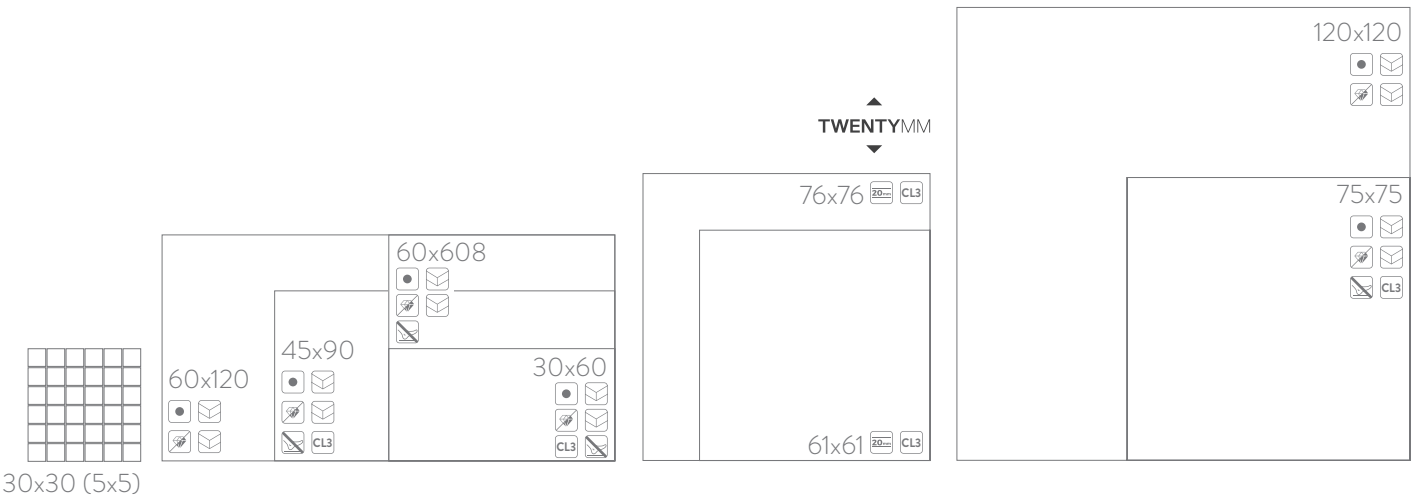

# START

START LIGHT

START MUD

START TOPO

START SILVER

START ARGENT 120x120

## FORMATOS / FORMATS

	FORMATO	PRECIO	PZ/CJ	KG/CJ	M <sup>2</sup> /CJ	CJ/PL	KG/PL	M <sup>2</sup> /PL
	120x120	● PS-353 ● PS-396	1	38,40	1,44	36	1.402,40	51,84
	60x120	● PS-269 ● PS-290	2	33,20	1,44	30	996	43,20
	45x90	● PS-138 ● PS-160 ● PS-149	3	28,70	1,21	44	1.282,80	53,24
	76x76	20mm PS-332	1	27,35	0,58	45	1.250,75	26,10
	75x75	● PS-182 ● PS-204 ● PS-193	3	41,20	1,69	30	1.256	50,70
	61x61	20mm PS-269	2	33	0,74	30	1.010	22,20
	60x60	● PS-126 ● PS-149 ● PS-138	4	31,40	1,44	30	962	43,20
	30x60 (C)	● PS-115 ● PS-138 ● PS-126	6	24	1,08	48	1.172	51,84
	MALLA (5)	● PC-1546 ● PC-1586	11	23	1	42	996	42

PORCEBLOC 120x120 / 60x120 / 45x90 / 76x76 / 75x75 / 61x61 / 60x60 / 30x60 / 47.24"x47.24" / 23.62"x47.24" / 17.71"x35.43" / 29.92"x29.92" / 29.52"x29.52" / 24.01"x24.01" / 23.62"x23.62" / 11.81"x23.62"

**START SILVER 60x60**

**START SILVER 60x120**

START MUD 61x61

START TOPO 61x61

START SILVER 61x61

START ARGENT 61x61

START LIGHT 61x61