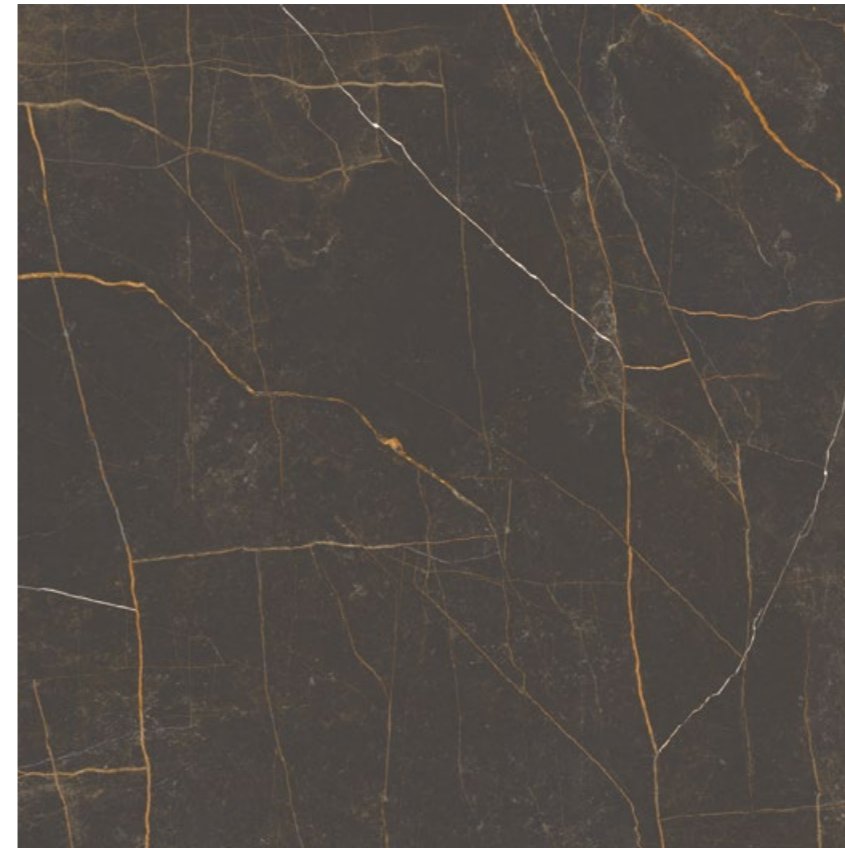

LM Noir ST Laurent NGPOL 120x120 R

LM Noir ST Laurent NGPOL 120x120 R - Suite Limestone Vison 30x60 R - Limestone Vison 60x60 R

St Laurent

Porcelánico Pulido / Polished Porcelain

thinbig®

MARBLES

120x120 R
48"x48" R

Negro

LM Noir St Laurent NGPOL
120x120 R / 48"x48" R
FNL03E8161 / M2060
G1

120x120 R / 48"x48" R

2 Pzs.
51 Kg.
2,880 m²

32 Box
1,638 Kg.
92,160 m²