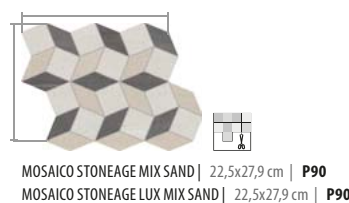

STONEAGE collection

STONEAGE NATURAL · NATURAL								
				2	10	>0,42	>36	
STONEAGE DRY ANTIDESLIZANTE · SLIP RESISTANCE								
				3	11	>0,42	>36	A+B+C
STONEAGE LUX LAPADO BRILLO · GLOSSY LAPATTO								
				1				

ACABADOS · FINISHES	60x120 cm · 23,6"x47,2"	60x60 cm · 23,6"x23,6"	30x60 cm · 11,8"x23,6"
NATURAL · NATURAL	STONEAGE 120 B85	STONEAGE 60 B35	STONEAGE 3060 B35
ANTIDESLIZANTE · SLIP RESISTANCE	STONEAGE DRY 120 B86	STONEAGE DRY 60 B36	STONEAGE DRY 3060 B36
LAPADO BRILLO · GLOSSY LAPATTO	STONEAGE LUX 120 B83	STONEAGE LUX 60 B37	STONEAGE LUX 3060 B37

| PORCELÁNICO · PORCELAIN |
RECTIFICADO · RECTIFIED	DESTONIFICADO V2 · DESTONIFIED V2		
60x120 cm · 23,6"x47,2"	60x60 cm · 23,6"x23,6"	30x60 cm · 11,8"x23,6"	
N° DISEÑOS POR FORMATO · N° DESIGNS BY FORMAT:	60x120: 8	60x60: 16	30x60: 32

| ESCALA DE LA GRÁFICA 1/2 · GRAPHIC SCALE 1/2 |

STONEAGE 120|60

| COLORES DISPONIBLES · AVAILABLE COLORS |

floor: STONEAGE LUX 60 SAND (60x60 cm).

STONEAGE collection

wall:
STONEAGE R120 GREY (40x120 cm)
STONEAGE R120 STRAP GREY (40x120 cm)