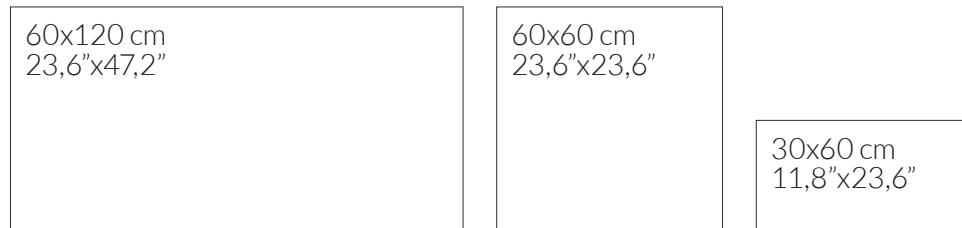

STONEAGE NATURAL · NATURAL								
				2	10	>0,42	>36	
STONEAGE DRY ANTIDESLIZANTE · SLIP RESISTANCE								
				3	11	>0,42	>36	A+B+C
STONEAGE LUX LAPADO BRILLO · GLOSSY LAPATTO								
				1				

ACABADOS · FINISHES	60x120 cm · 23,6"x47,2"	60x60 cm · 23,6"x23,6"	30x60 cm · 11,8"x23,6"
NATURAL · NATURAL	STONEAGE 120 | B85	STONEAGE 60 | B35	STONEAGE 3060 | B35
ANTIDESLIZANTE · SLIP RESISTANCE	STONEAGE DRY 120 | B86	STONEAGE DRY 60 | B36	STONEAGE DRY 3060 | B36
LAPADO BRILLO · GLOSSY LAPATTO	STONEAGE LUX 120 | B83	STONEAGE LUX 60 | B37	STONEAGE LUX 3060 | B37