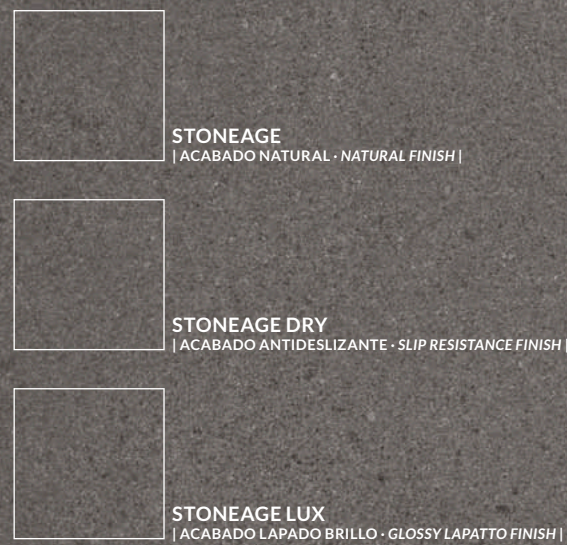

STONEAGE collection

STONEAGE NATURAL · NATURAL								
				2	10	>0,42	>36	
STONEAGE DRY ANTIDESLIZANTE · SLIP RESISTANCE								
				3	11	>0,42	>36	A+B+C
STONEAGE LUX LAPADO BRILLO · GLOSSY LAPATTO								
				1				

ACABADOS · FINISHES	60x120 cm · 23,6"x47,2"	60x60 cm · 23,6"x23,6"	30x60 cm · 11,8"x23,6"
NATURAL · NATURAL	STONEAGE 120 B85	STONEAGE 60 B35	STONEAGE 3060 B35
ANTIDESLIZANTE · SLIP RESISTANCE	STONEAGE DRY 120 B86	STONEAGE DRY 60 B36	STONEAGE DRY 3060 B36
LAPADO BRILLO · GLOSSY LAPATTO	STONEAGE LUX 120 B83	STONEAGE LUX 60 B37	STONEAGE LUX 3060 B37

| ESCALA DE LA GRÁFICA 1/2 · GRAPHIC SCALE 1/2 |

STONEAGE 120|60

| COLORES DISPONIBLES · AVAILABLE COLORS |

floor: STONEAGE LUX 60 SAND (60x60 cm).

STONEAGE collection

wall:
STONEAGE R120 GREY (40x120 cm)
STONEAGE R120 STRAP GREY (40x120 cm)

STONEAGE R120|R3060 Rect.

| COLORES DISPONIBLES - AVAILABLE COLORS |

SAND

IVORY

GREY

GRAPHITE

40x120 cm
15,7"x47,2"

30x60 cm
11,8"x23,6"