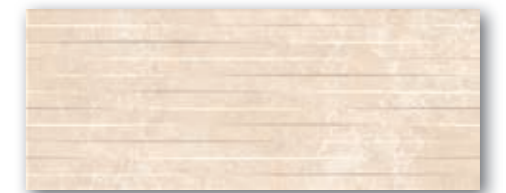

# STONEGATE

28x70cm / 11"x27,5"

PASTA BLANCA · WHITE BODY  
ACABADO MATE · MATT FINISH

STONEGATE WHITE  
STONEGATE GREY  
STONEGATE STONE GREY  
PAVIMENTO STONEGATE GREY

Stonegate White M21

Stonegate Cream M21

Stonegate Grey M34

Stonegate Beige M34

STONEGATE | STONE

Stonegate Stone White M45

Stonegate Stone Cream M45

Stonegate Stone Grey M45

Stonegate Stone Beige M45

Pav. Stonegate Grey  
31,6x31,6/12,5"x12,5"