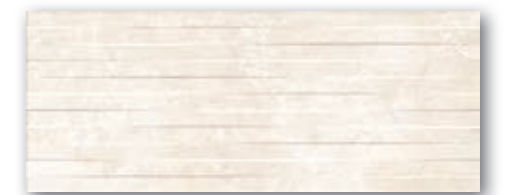

# STONEGATE

28x70cm / 11"x27,5"

PASTA BLANCA · WHITE BODY  
ACABADO MATE · MATT FINISH

STONEGATE WHITE  
STONEGATE GREY  
STONEGATE STONE GREY  
PAVIMENTO STONEGATE GREY

Stonegate White M21

Stonegate Cream M21

Stonegate Grey M34

Stonegate Beige M34

STONEGATE | STONE

Stonegate Stone White M45

Stonegate Stone Cream M45

Stonegate Stone Grey M45

Stonegate Stone Beige M45

Pav. Stonegate Grey  
31,6x31,6/12,5"x12,5"

Pav. Stonegate Beige  
31,6x31,6/12,5"x12,5"