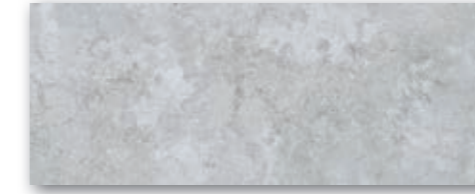

# STONEGATE

28x70cm / 11"x27,5"

PASTA BLANCA · WHITE BODY  
ACABADO MATE · MATT FINISH

STONEGATE WHITE  
STONEGATE GREY  
STONEGATE STONE GREY  
PAVIMENTO STONEGATE GREY

Stonegate White M21

Stonegate Cream M21

Stonegate Grey M34

Stonegate Beige M34

STONEGATE | STONE

Stonegate Stone White M45

Stonegate Stone Cream M45

Stonegate Stone Grey M45

Stonegate Stone Beige M45

Pav. Stonegate Grey  
31,6x31,6/12,5"x12,5"

Pav. Stonegate Beige  
31,6x31,6/12,5"x12,5"