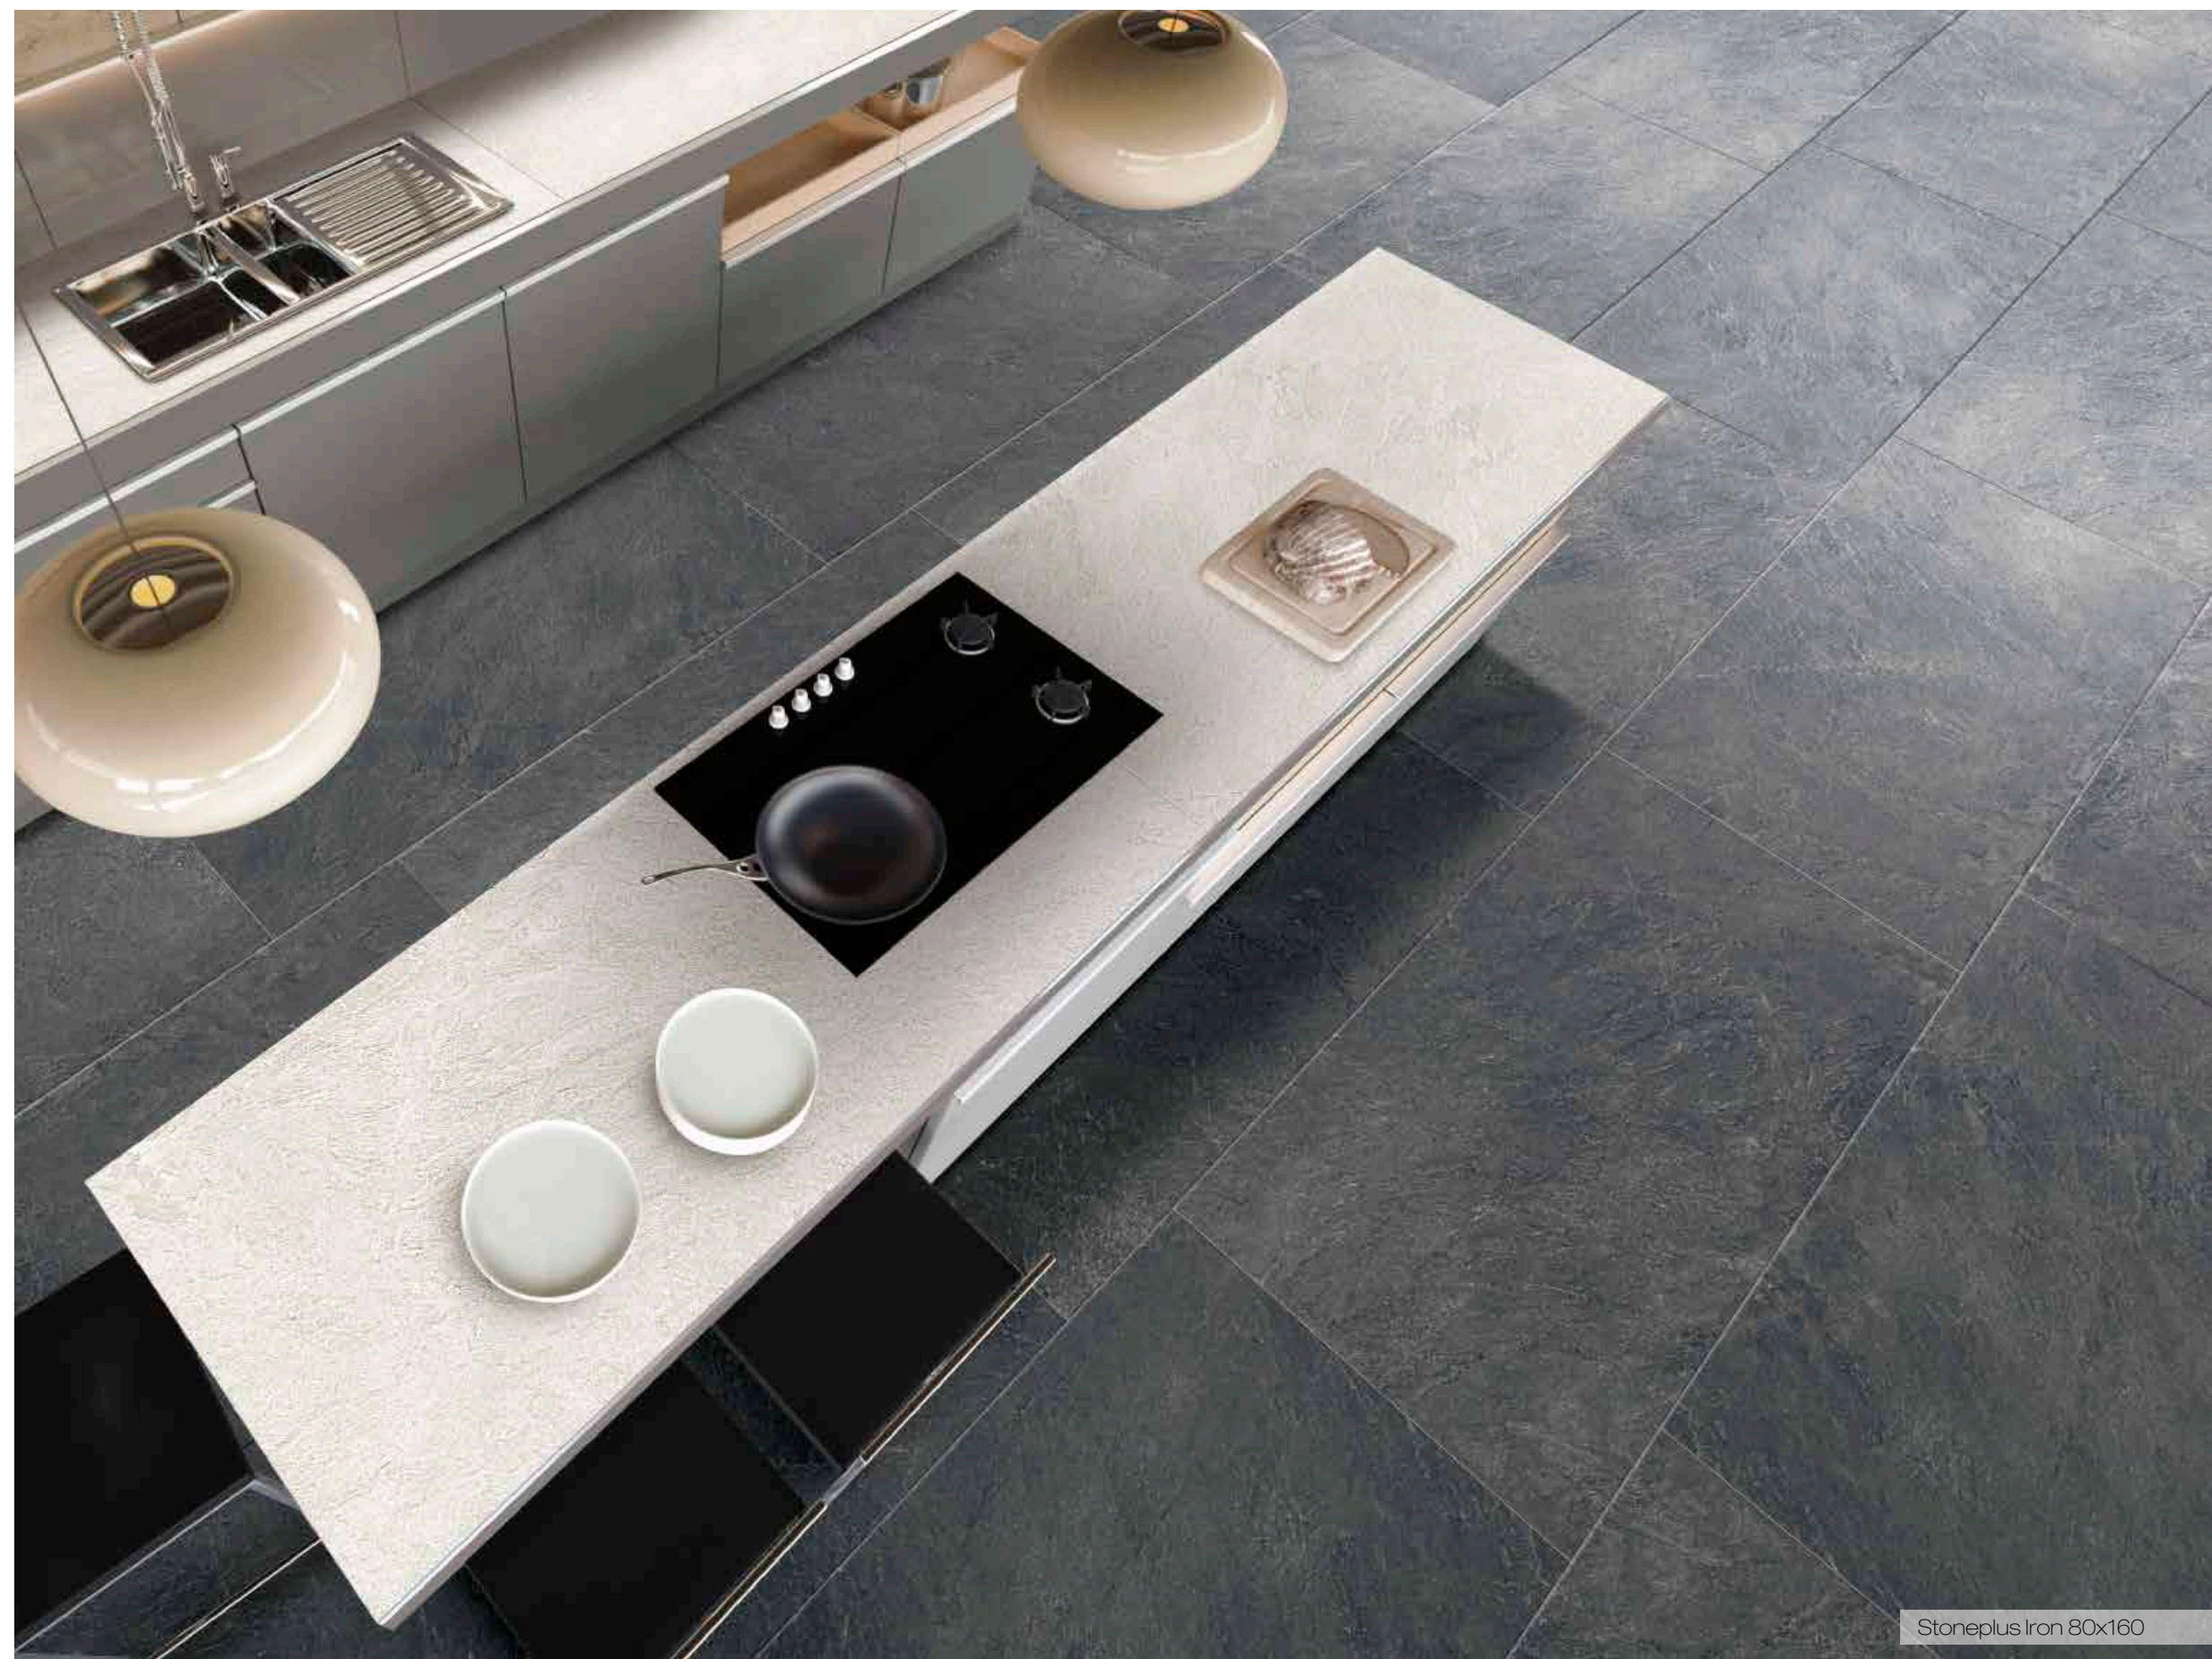

NATURALE
NATURAL

Graffiti White

Graffiti Iron

GREY

Stoneplus Grey 80x160

STONEPLUS

IRON

Stoneplus Iron 80x160