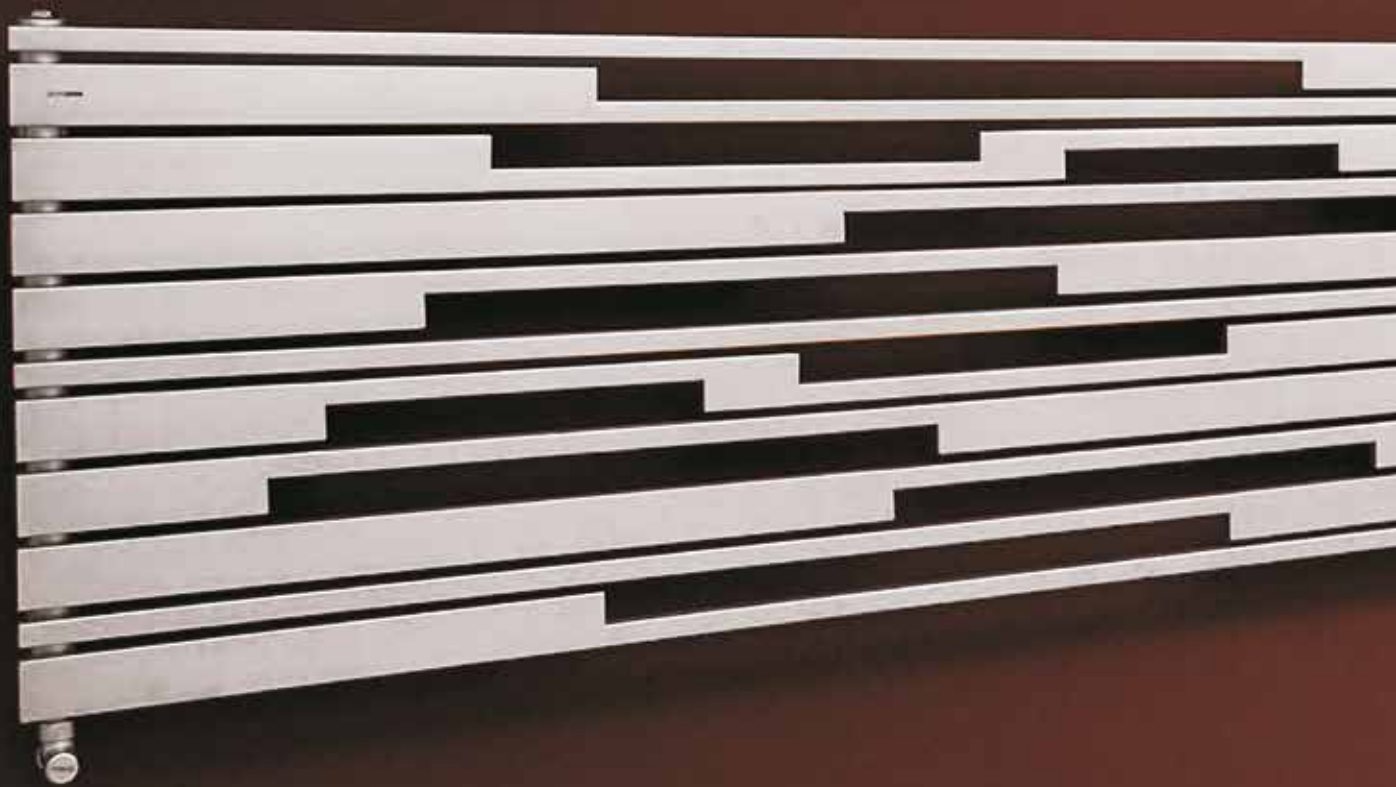

Stradivari

satin stainless steel

design **Luca Scacchetti**

BOLOGNA
CER-STILE

CASANOVA ROOM NUMBER 3

IN PICTURE ON THE LEFT

model: vertical
L: 660 mm - H: 2100 mm
material: satin stainless steel
watt 1084
technical data page 208

Stradivari
satin stainless steel
design **Luca Scacchetti**

IN PICTURE

model: horizontal
L: 1600 mm - H: 570 mm (x2)
material: satin stainless steel
watt 656 (x2)
accessories: elegant manual square satin valve
technical data page 208

CASANOVA ROOM
NUMBER 3

"Stradivari is based on the idea to combine different size of heating elements. A radiator with an everlasting style, where the linear geometry of the satin stainless steel heating elements exploits and defines each room".