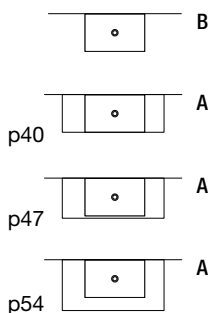

H	P	L	art.
18,8	40	40	STRATOS3

Lavabo quadrato sopra piano (A) o da parete (B) in Flumood, completo di piletta con scarico libero e raccordo per sifone.

Square top mount (A) or wall mount (B) Flumood sink, complete with drain pipe fitting and open plug.