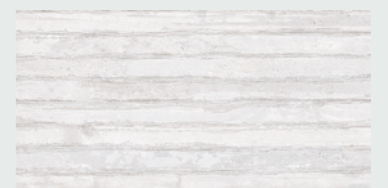

CF-20073
Deco Studio 32x62,5 / 13"x25"

Blanco