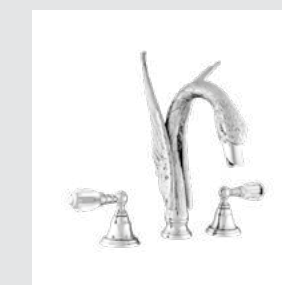

039256.A00.**
Five hole bath set with hand shower and Swarovski Crystals

039257.A00.**
Single lever bath progressive with hand shower and Swarovski Crystals

039258.A00.**
Bath and shower mixer with hand shower and Swarovski Crystals

039651.D00.**
Tall three hole basin set with Swarovski Crystals

039662.D00.**
Three hole bidet set with Swarovski Crystals

039654.D00.**
Three hole bath set with Swarovski Crystals

039656.D00.**
Five hole bath set with hand shower and Swarovski Crystals