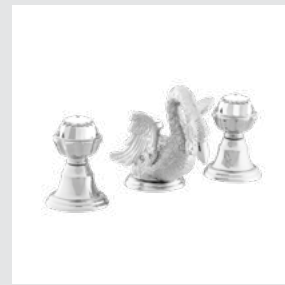

039443.000.**
Progressive single lever basin with click-clack water waste

036078.000.**
Soap holder

036080.000.**
Wall toothbrush holder

036086.000.**
Wall soap dispenser

036077.000.**
Toilet roll holder

039444.000.**
Tall progressive single lever basin with click-clack water waste

039462.000.**
Three hole bidet set

039463.000.**
Progressive single lever bidet with click-clack water waste

039454.000.**
Three hole bath set

036084.000.**
Toilet brush holder

036085.000.**
Spare toilet roll holder

036024.000.**
Shower rail with sliding hook

0Z5757.000.**
Cabinet knob diameter 34mm

Page 109

039241.A00.**
Three hole basin set with Swarovski Crystals

039242.A00.**
Three hole basin set with Swarovski Crystals