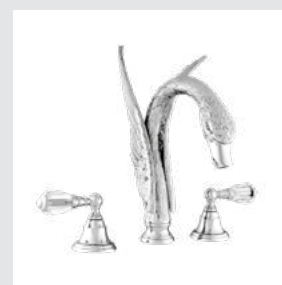

039651.D00.**
Tall three hole basin set with Swarovski Crystals