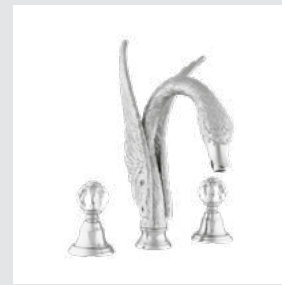

039151.000.**
Tall three hole basin set with click-clack water waste and Swarovski Crystals