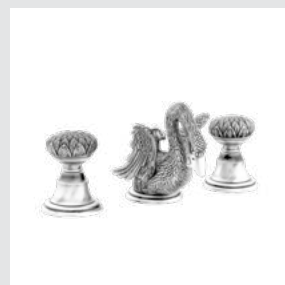

Optional accesory: Extension faucet pipe 150mm.
Code: 016077.0AR.**

039142.000.00

025744.000.00
Cabinet knob Ø37mm

Swan handle designs with Swarovski Crystals

039156.000.00

039119.S00.00

Page 107

039041.000.**
Three hole basin set

036072.000.**
Towel bar 600 mm

036073.000.**
Towel ring

036075.000.**
Robe hook

039441.000.**
Three hole basin set

039442.000.**
Three hole basin set

039451.000.**
Tall three hole basin set with click-clack water waste