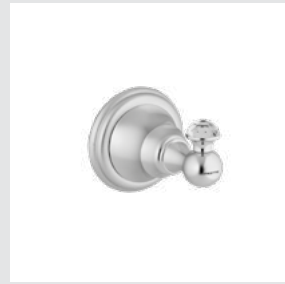

036275.000.**
Robe hook with Swarovski Crystals