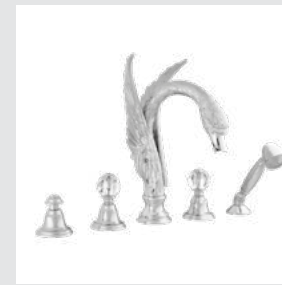

039156.000.**
Five holes bath set with hand shower and Swarovski Crystals