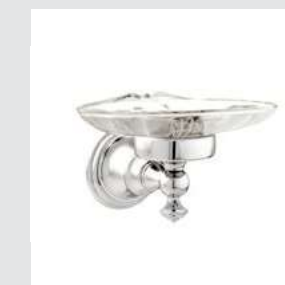

039441.000.71

Swan handle designs

039443.000.71

Optional accessory: Extension faucet pipe 150mm.
Code: 016077.0AR.**

039451.000.71

039458.000.71

Photo provided by Coliseum Alexar

039244.A00.00

Optional accesory: Extension faucet pipe 150mm.
Code: 016077.0AR.**

039142.000.00

025744.000.00
Cabinet knob Ø37mm

Swan handle designs with Swarovski Crystals

039156.000.00

039119.S00.00

Page 107

039041.000.**
Three hole basin set

036072.000.**
Towel bar 600 mm

036073.000.**
Towel ring

036075.000.**
Robe hook

039441.000.**
Three hole basin set

039442.000.**
Three hole basin set

039451.000.**
Tall three hole basin set with click-clack water waste

039443.000.**
Progressive single lever basin with click-clack water waste

036078.000.**
Soap holder

036080.000.**
Wall toothbrush holder

036086.000.**
Wall soap dispenser

036077.000.**
Toilet roll holder

039444.000.**
Tall progressive single lever basin with click-clack water waste