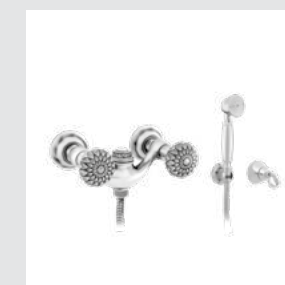

039441.000.71

Swan handle designs

039443.000.71

Optional accessory: Extension faucet pipe 150mm.
Code: 016077.0AR.**

039451.000.71

039458.000.71

Photo provided by Coliseum Alexar

039244.A00.00

Optional accesory: Extension faucet pipe 150mm.
Code: 016077.0AR.**

039142.000.00

025744.000.00
Cabinet knob Ø37mm

Swan handle designs with Swarovski Crystals

039156.000.00

039119.S00.00

Page 107

039041.000.**
Three hole basin set

039042.000.**
Three hole basin set

039051.000.**
Tall three hole basin set with click-clack water waste

039456.000.**
Five holes bath set with hand shower

039458.000.**
Bath and shower mixer with hand shower

036072.000.**
Towel bar 600 mm

036073.000.**
Towel ring

036075.000.**
Robe hook

039441.000.**
Three hole basin set

039442.000.**
Three hole basin set

039451.000.**
Tall three hole basin set with click-clack water waste