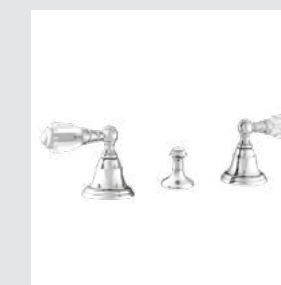

039662.D00.**
Three hole bidet set with Swarovski Crystals