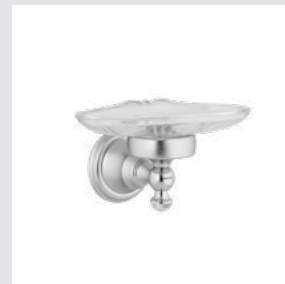

036278.000.**
Soap holder with Swarovski Crystals