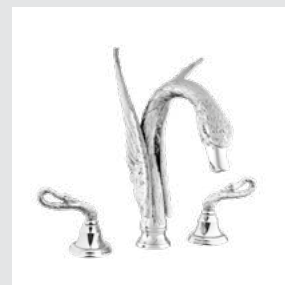

039441.000.71

Swan handle designs

039443.000.71

Optional accessory: Extension faucet pipe 150mm.
Code: 016077.0AR.**

039451.000.71

039458.000.71

Photo provided by Coliseum Alexar

039244.A00.00

Optional accesory: Extension faucet pipe 150mm.
Code: 016077.0AR.**

039142.000.00

025744.000.00
Cabinet knob Ø37mm

Swan handle designs with Swarovski Crystals

039156.000.00

039119.S00.00

Page 107

039041.000.**
Three hole basin set

039042.000.**
Three hole basin set

039051.000.**
Tall three hole basin set with click-clack water waste

039456.000.**
Five holes bath set with hand shower

039458.000.**
Bath and shower mixer with hand shower

036072.000.**
Towel bar 600 mm

036073.000.**
Towel ring

036075.000.**
Robe hook

039441.000.**
Three hole basin set

039442.000.**
Three hole basin set

039451.000.**
Tall three hole basin set with click-clack water waste