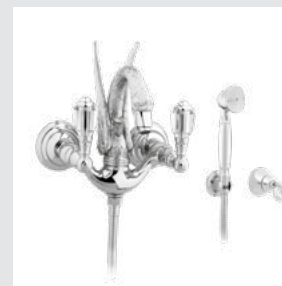

039441.000.71

Swan handle designs

039443.000.71

Optional accessory: Extension faucet pipe 150mm.
Code: 016077.0AR.**

039451.000.71

039458.000.71

Photo provided by Coliseum Alexar

039244.A00.00

039651.D00.**
Tall three hole basin set with Swarovski Crystals

039662.D00.**
Three hole bidet set with Swarovski Crystals

039654.D00.**
Three hole bath set with Swarovski Crystals

039656.D00.**
Five hole bath set with hand shower and Swarovski Crystals

039259.AS0.**
Shower mixer with hand shower and Swarovski Crystals

Page 108

039141.000.**
Three hole basin set with Swarovski Crystals

039142.000.**
Three hole basin set with Swarovski Crystals

039658.D00.**
Bath and shower mixer with hand shower and Swarovski Crystals

039659.D00.**
Shower mixer with hand shower and Swarovski Crystals

036272.000.**
Towel bar 600 mm with Swarovski Crystals

036273.000.**
Towel ring with Swarovski Crystals

036275.000.**
Robe hook with Swarovski Crystals