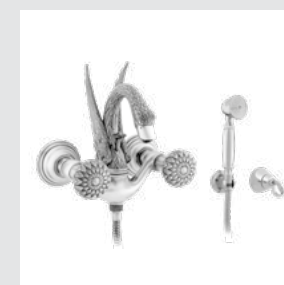

039441.000.71

Swan handle designs

039443.000.71

Optional accessory: Extension faucet pipe 150mm.
Code: 016077.0AR.**

039451.000.71

039458.000.71

Photo provided by Coliseum Alexar

039244.A00.00

Optional accesory: Extension faucet pipe 150mm.
Code: 016077.0AR.**

039142.000.00

025744.000.00
Cabinet knob Ø37mm

Swan handle designs with Swarovski Crystals

039156.000.00

039119.S00.00

Page 107

039041.000.**
Three hole basin set

039042.000.**
Three hole basin set

039051.000.**
Tall three hole basin set with click-clack water waste

039456.000.**
Five holes bath set with hand shower

039458.000.**
Bath and shower mixer with hand shower

036072.000.**
Towel bar 600 mm

036073.000.**
Towel ring

036075.000.**
Robe hook

039441.000.**
Three hole basin set

039442.000.**
Three hole basin set

039451.000.**
Tall three hole basin set with click-clack water waste