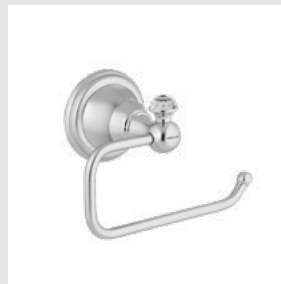

039441.000.71

Swan handle designs

039443.000.71

Optional accessory: Extension faucet pipe 150mm.
Code: 016077.0AR.**

039451.000.71

039458.000.71

Photo provided by Coliseum Alexar

039244.A00.00

036072.000.**
Towel bar 600 mm

036073.000.**
Towel ring

036075.000.**
Robe hook

039441.000.**
Three hole basin set

039442.000.**
Three hole basin set

039451.000.**
Tall three hole basin set with click-clack water waste

039659.D00.**
Shower mixer with hand shower and Swarovski Crystals

036272.000.**
Towel bar 600 mm with Swarovski Crystals

036273.000.**
Towel ring with Swarovski Crystals

036275.000.**
Robe hook with Swarovski Crystals

036277.000.**
Toilet paper holder with Swarovski Crystals

036278.000.**
Soap holder with Swarovski Crystals

036280.000.**
Wall toothbrush holder with Swarovski Crystals

036286.000.**
Wall soap dispenser with Swarovski Crystals