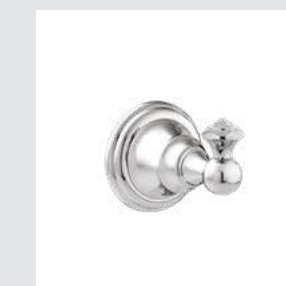

Optional accesory: Extension faucet pipe 150mm.
Code: 016077.0AR.**

039142.000.00

025744.000.00
Cabinet knob Ø37mm

Swan handle designs with Swarovski Crystals

039156.000.00

039119.S00.00

Page 107

039041.000.**
Three hole basin set

039459.000.**
Shower mixer with hand shower

039056.000.**
Five hole bath set with hand shower

039058.000.**
Bath and shower mixer with hand shower

035016.S00.**
Bath and shower mixer with hand shower

Page 106

036072.000.**
Towel bar 600 mm

036073.000.**
Towel ring

036075.000.**
Robe hook

039441.000.**
Three hole basin set

039442.000.**
Three hole basin set

039451.000.**
Tall three hole basin set with click-clack water waste

039443.000.**
Progressive single lever basin with click-clack water waste

036078.000.**
Soap holder

036080.000.**
Wall toothbrush holder

036086.000.**
Wall soap dispenser

036077.000.**
Toilet roll holder

039444.000.**
Tall progressive single lever basin with click-clack water waste