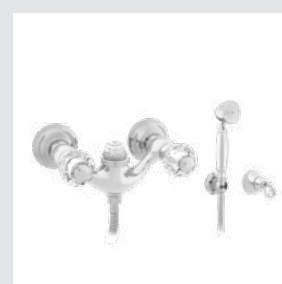

036024.000.**
Shower rail with sliding hook

0Z5757.000.**
Cabinet knob diameter 34mm

Page 109

039241.A00.**
Three hole basin set with Swarovski Crystals

039242.A00.**
Three hole basin set with Swarovski Crystals

039156.000.**
Five holes bath set with hand shower and Swarovski Crystals

039158.000.**
Bath and shower mixer with hand shower and Swarovski Crystals

039244.A00.**
Tall progressive single lever basin with click-clack water waste and Swarovski Crystals

039251.A00.**
Tall three hole basin set with click-clack water waste and Swarovski Crystals

039262.A00.**
Three hole bidet set with Swarovski Crystals

039263.A00.**
Progressive single lever bidet with click-clack water waste and Swarovski Crystals