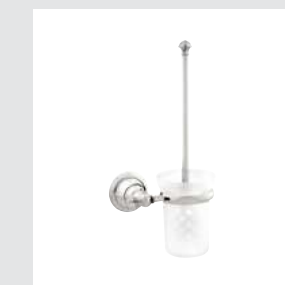

039441.000.71

Swan handle designs

039443.000.71

Optional accessory: Extension faucet pipe 150mm.
Code: 016077.0AR.**

039451.000.71

039458.000.71

Photo provided by Coliseum Alexar

039244.A00.00

036072.000.**
Towel bar 600 mm

036073.000.**
Towel ring

036075.000.**
Robe hook

039441.000.**
Three hole basin set

039442.000.**
Three hole basin set

039451.000.**
Tall three hole basin set with click-clack water waste

039443.000.**
Progressive single lever basin with click-clack water waste

036078.000.**
Soap holder

036080.000.**
Wall toothbrush holder

036086.000.**
Wall soap dispenser

036077.000.**
Toilet roll holder

039444.000.**
Tall progressive single lever basin with click-clack water waste

039462.000.**
Three hole bidet set

039463.000.**
Progressive single lever bidet with click-clack water waste

039454.000.**
Three hole bath set

036084.000.**
Toilet brush holder

036085.000.**
Spare toilet roll holder