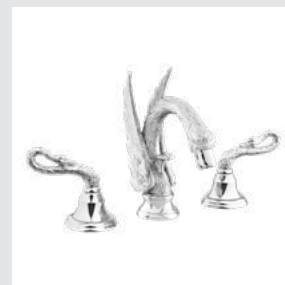

039441.000.71

Swan handle designs

039443.000.71

Optional accessory: Extension faucet pipe 150mm.
Code: 016077.0AR.**

039451.000.71

039458.000.71

Photo provided by Coliseum Alexar

039244.A00.00

Optional accesory: Extension faucet pipe 150mm.
Code: 016077.0AR.**

039142.000.00

025744.000.00
Cabinet knob Ø37mm

Swan handle designs with Swarovski Crystals

039156.000.00

039119.S00.00

Page 107

039041.000.**
Three hole basin set

039042.000.**
Three hole basin set

039051.000.**
Tall three hole basin set with click-clack water waste

039456.000.**
Five holes bath set with hand shower

039458.000.**
Bath and shower mixer with hand shower

036072.000.**
Towel bar 600 mm

036073.000.**
Towel ring

036075.000.**
Robe hook

039441.000.**
Three hole basin set

039442.000.**
Three hole basin set

039451.000.**
Tall three hole basin set with click-clack water waste