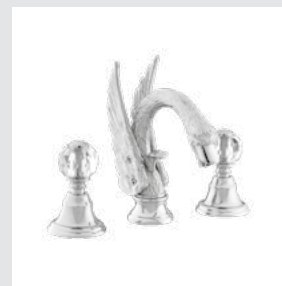

039142.000.**
Three hole basin set with Swarovski Crystals